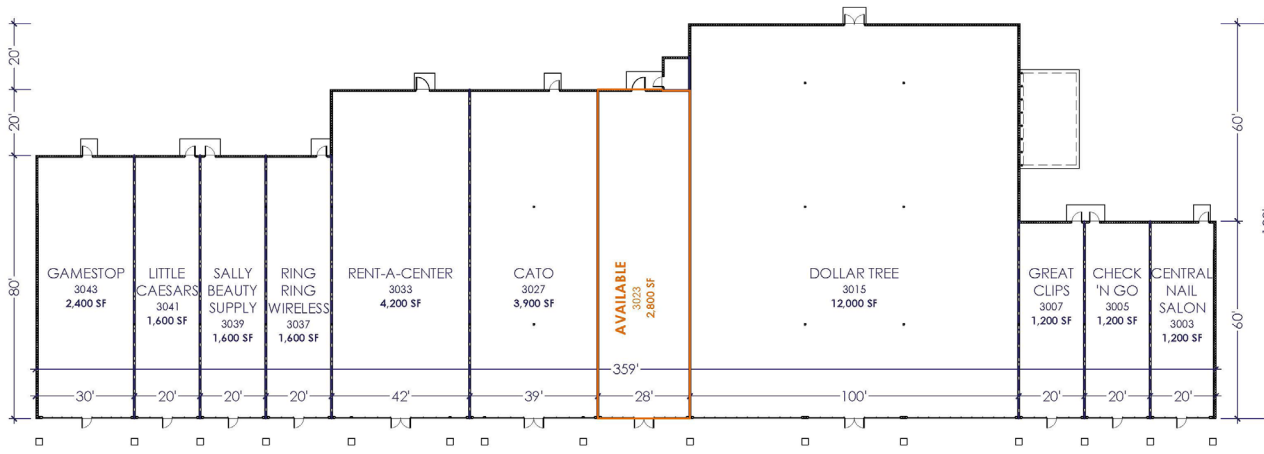

## PROPERTY FEATURES

This excellent location neighbors the local Walmart Supercenter.

Join Cato, Rent-A-Center, Dollar Tree, GameStop, Sally Beauty Supply, Little Caesars, Check’N Go, and Great Clips.

| SUITE       | TENANT              | SQFT         |
|-------------|---------------------|--------------|
| 3003        | Central Nails       | 1,200        |
| 3005        | Check 'n Go         | 1,200        |
| 3007        | Great Clips         | 1,200        |
| 3015        | Dollar Tree         | 12,000       |
| <b>3023</b> | <b>Available</b>    | <b>2,800</b> |
| 3027        | Cato                | 3,900        |
| 3033        | Rent-A-Center       | 4,200        |
| 3037        | Ring Ring Wireless  | 1,600        |
| 3039        | Sally Beauty Supply | 1,600        |
| 3041        | Little Caesars      | 1,600        |
| 3043        | GameStop            | 2,400        |