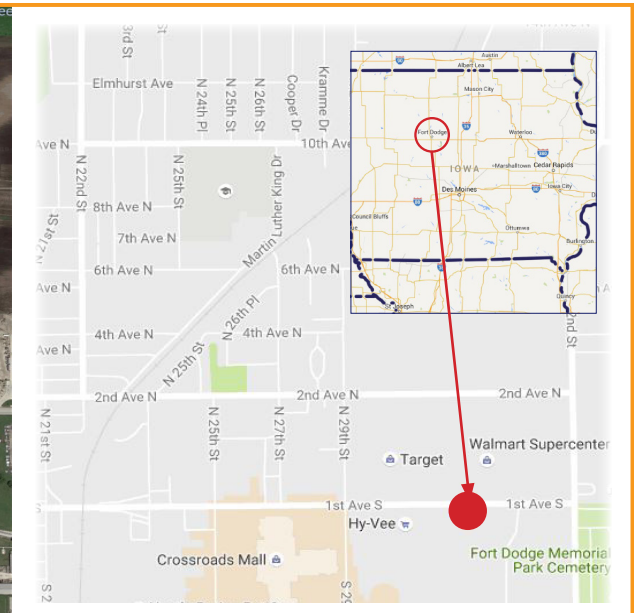

# FORT DODGE

FORT DODGE SHOPPING CENTER  
 3003-3043 1st Avenue, S.  
 Fort Dodge, IA 50501

## PROPERTY FEATURES

This excellent location neighbors the local Walmart Supercenter.

Join Cato, Rent-A-Center, Dollar Tree, GameStop, Sally Beauty Supply, Little Caesars, Check’N Go, and Great Clips.

| SUITE       | TENANT              | SQFT         |
|-------------|---------------------|--------------|
| 3003        | Central Nails       | 1,200        |
| 3005        | Check 'n Go         | 1,200        |
| 3007        | Great Clips         | 1,200        |
| 3015        | Dollar Tree         | 12,000       |
| <b>3023</b> | <b>Available</b>    | <b>2,800</b> |
| 3027        | Cato                | 3,900        |
| 3033        | Rent-A-Center       | 4,200        |
| 3037        | Ring Ring Wireless  | 1,600        |
| 3039        | Sally Beauty Supply | 1,600        |
| 3041        | Little Caesars      | 1,600        |
| 3043        | GameStop            | 2,400        |

↓ WALMART SUPERCENTER ↓