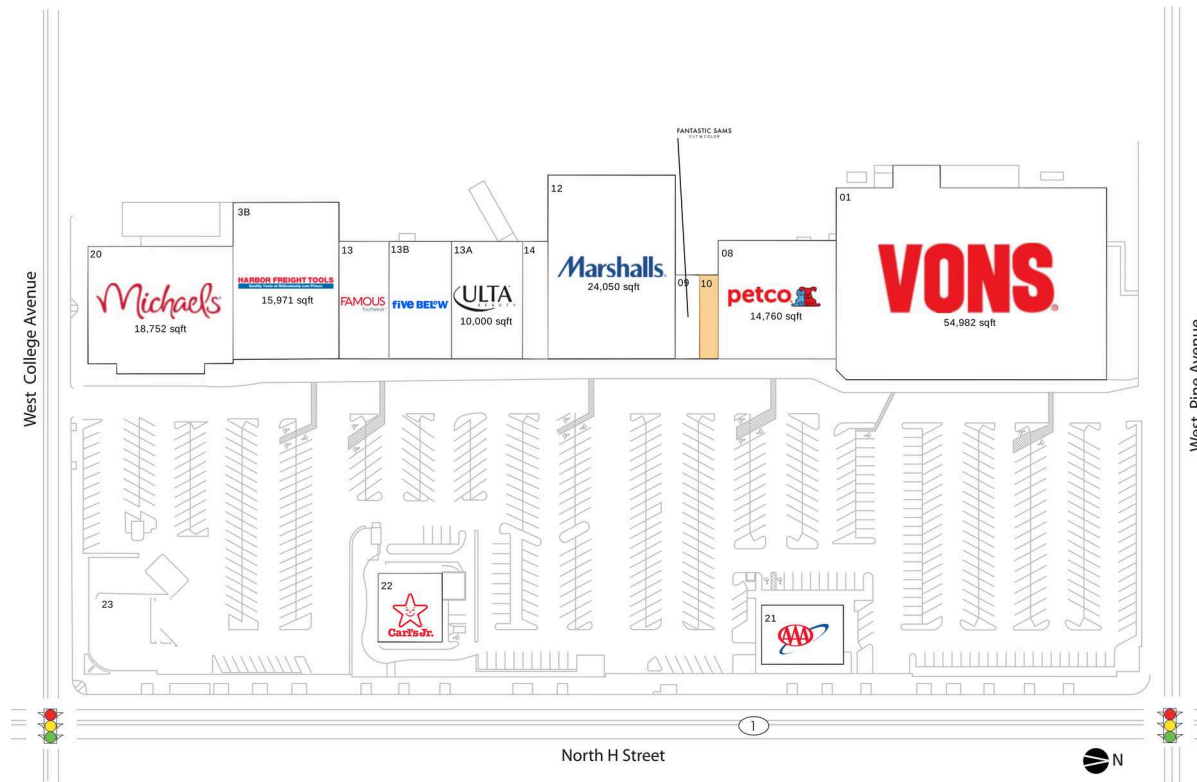

Lompoc Center

Santa Maria-Santa Barbara, CA

34.6487, -120.4588

729 North H Street (Highway 1) & Pine Av | Lompoc, CA 93436

Available Space

10 1,650 SF

Current Retailers

01	Vons	54,982 SF
3B	Harbor Freight Tools	15,971 SF
08	Petco	14,760 SF
09	Fantastic Sams	1,450 SF
12	Marshalls	24,050 SF
13	Famous Footwear	5,000 SF
13A	Ulta Beauty	10,000 SF
13B	Five Below	8,591 SF
14	Umami Sushi	2,340 SF
20	Michaels	18,752 SF
21	AAA	5,000 SF
22	Carl's Jr.	4,003 SF
23	Vons Gas Mart	13,000 SF

4040