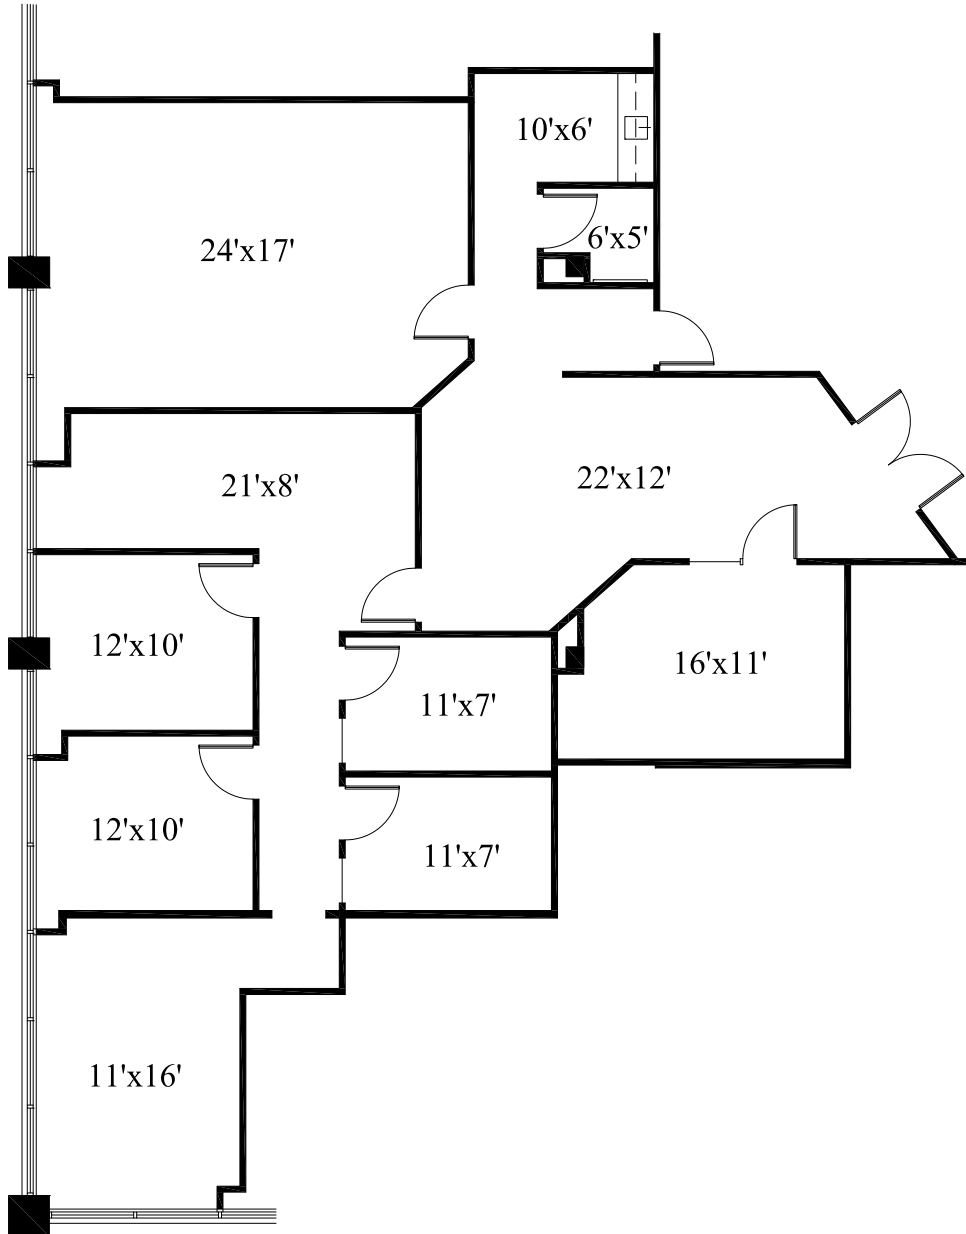

WINGREN PLAZA

4225 Wingren Drive, Irving, Texas

SUITE 110

2,469 RSF

1ST FLOOR

Scale: 3/32"=1'-0"

All dimensions and square footages are approximate.

February 14, 2020