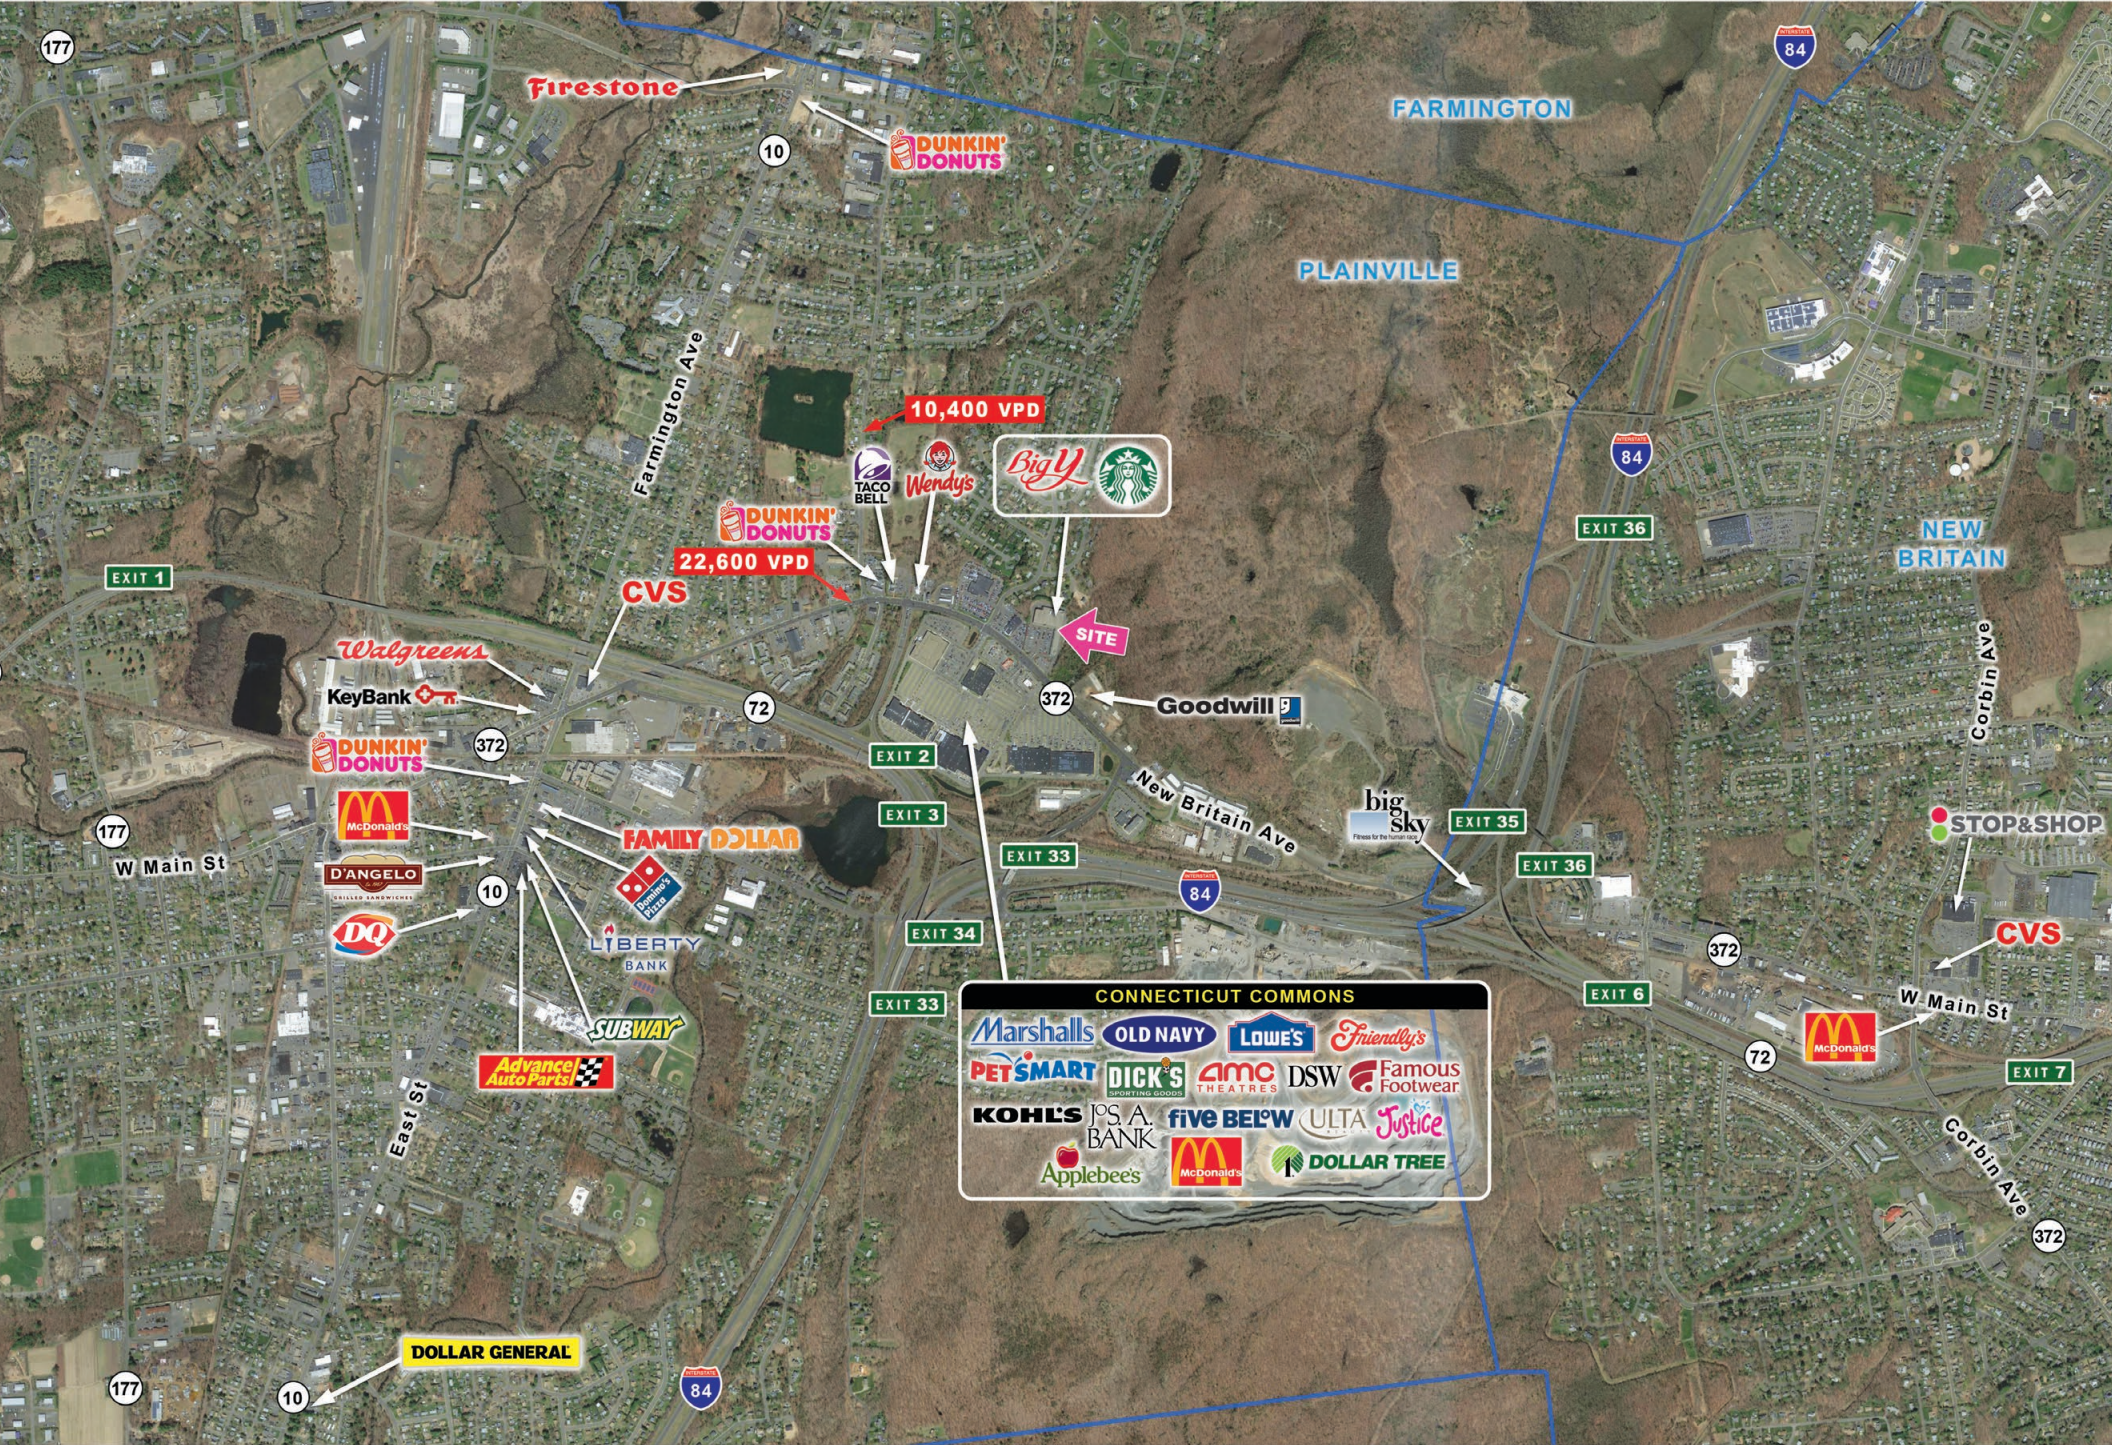

Timothy McNamara

860.470.1977

tmcnamara@shcne.com

Plainville Plaza

PLAINVILLE, CONNECTICUT

▼ For Lease

- Neighborhood strip center located on New Britain Avenue at exit 34 of I-84
- Adjacent to Kohl's, Lowe's, Applebee's, Dick's Sporting Goods, Old Navy, and AMC Multiplex Theatre
- New exciting Big Y supermarket renovations now complete
- With dramatic area retail growth, Plainville is one of Connecticut's most exciting new retail markets

Location	275 New Britain Avenue		
Size	7,200 SF		
Price	Call for details		
Area Retail	Kohl's, Lowe's, Applebee's, McDonald's, Dick's Sporting Goods, Old Navy, AMC Loews Multiplex Theatre		
Traffic Counts	22,600-18,000 VPD on New Britain Ave		

Demographics	1 mile	3 miles	5 miles
Population	4,147	58,997	160,117
Households	1,772	23,964	64,501
Avg. HH Income	\$89,647	\$78,790	\$81,787
Daytime Pop.	3,327	37,860	93,370

TENANTS

J. Timothy's
Tavern

22,600 VPD