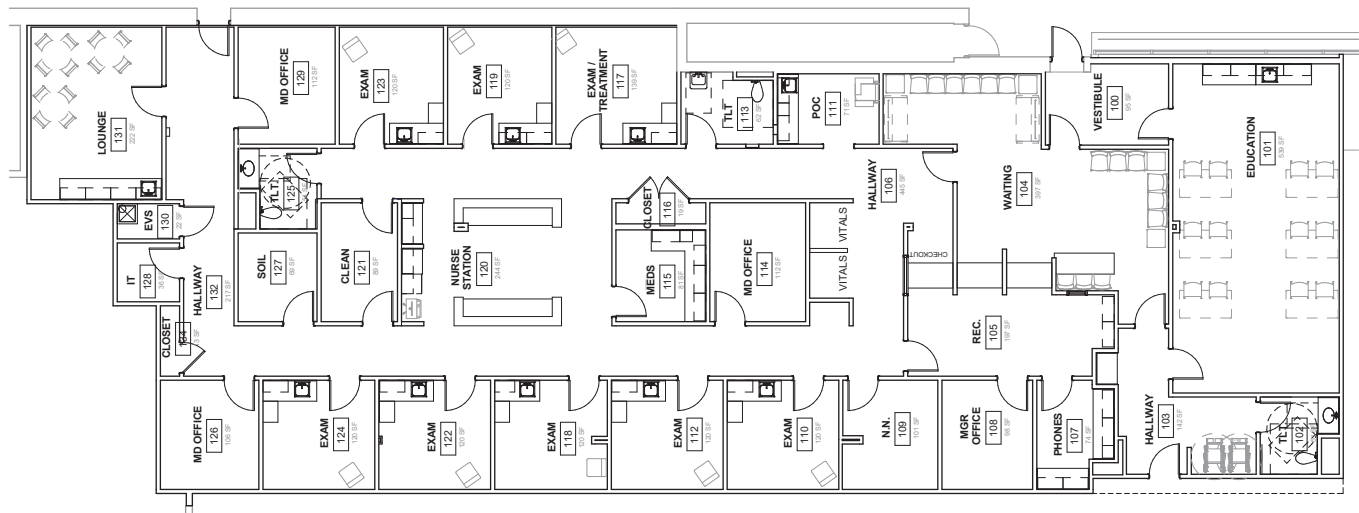

25 S. UNION STREET

Petersburg, Virginia

FOR LEASE

Nathan S. Jones, IV
nathan.jones@domcommercial.com
Office: 855.530.2300
domcomm.com