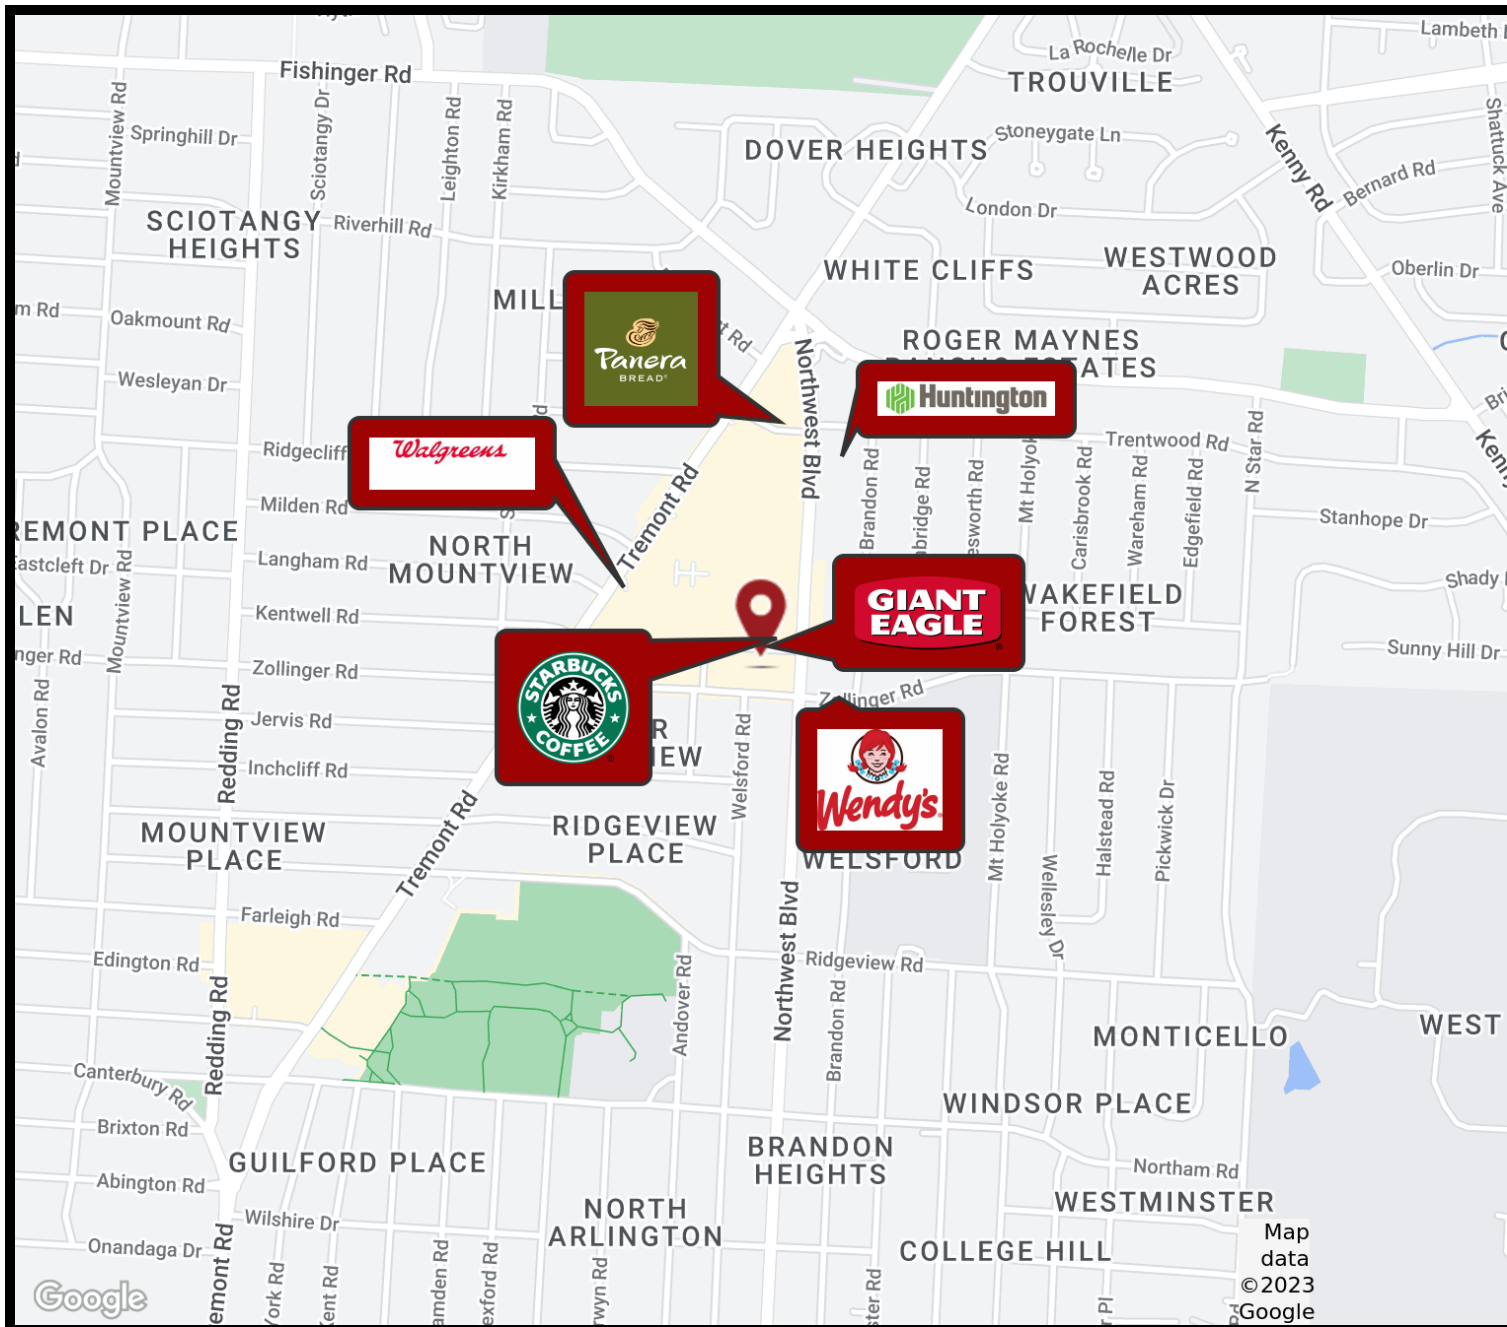

1720 ZOLLINGER RD, 8 COLUMBUS, OH 43221
COLUMBUS, OH 43221

For Lease | Up to 120 sf of Office Space

PRESENTED BY

Jeffrey T. Keller

(614) 309-0099

keller@reopohio.com

Upper Arlington Office | (614) 924-0410 | 1720 Zollinger Road, Suite 200, Upper Arlington, OH 43221