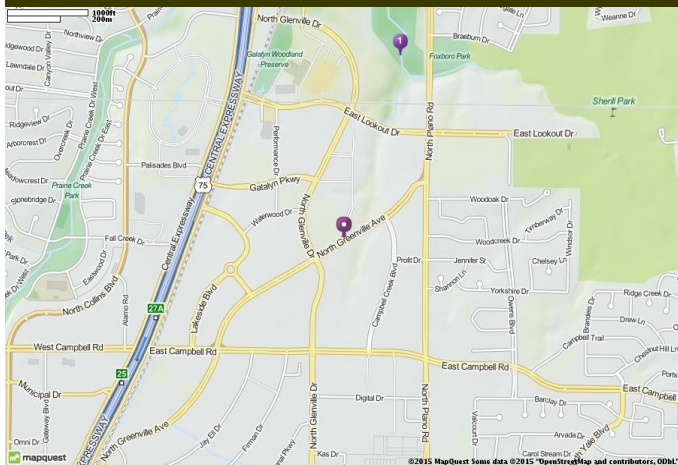

For more information, please call:
Deborah Borum
dborum@beltwayco.com
972.231.6693 (D)
214.208.2878 (M)

Owned, managed and leased by:
Beltway Commercial Real Estate
www.beltwayco.com