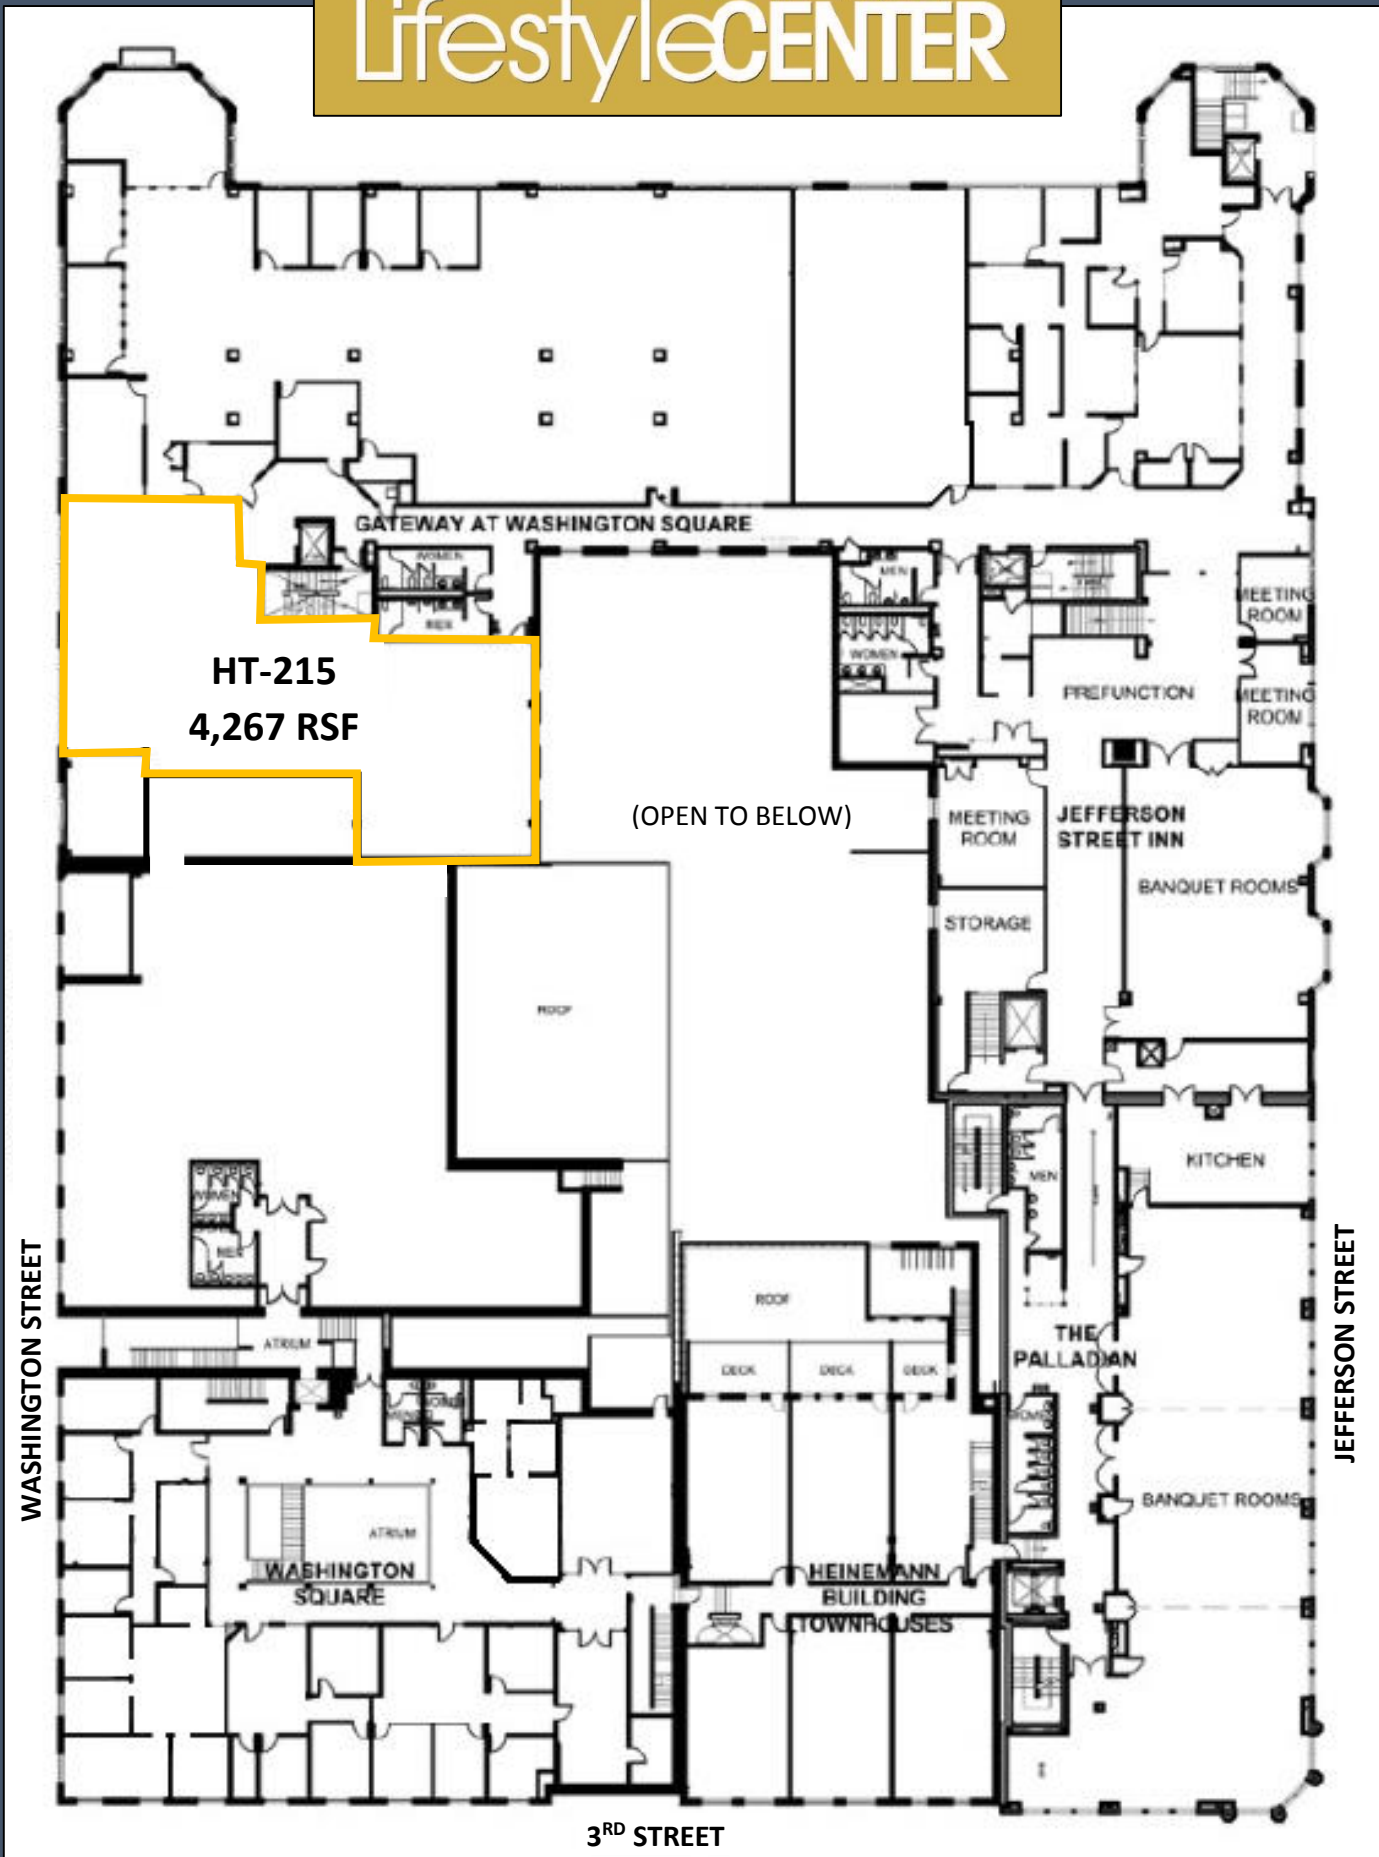

FLOOR 2

Meet me downtown at the *third street*
LifestyleCENTER

HT-215
4,267 RSF

(OPEN TO BELOW)

WASHINGTON STREET

JEFFERSON STREET

3RD STREET