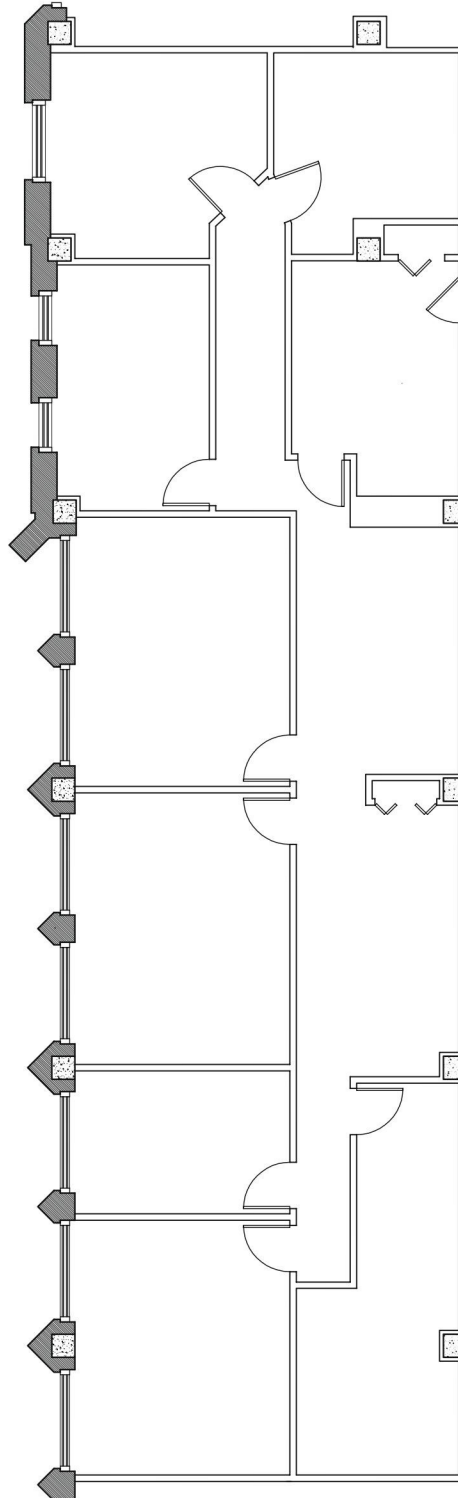

The Chicago Temple Building

77 W Washington Street | Chicago, IL 60602

SUITE 1910
3,049 sf

For leasing information contact:

Chris Hawxhurst
312.236.5050
chris.hawxhurst@colliers.com