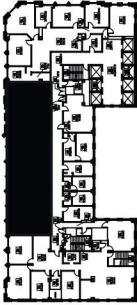

The Chicago Temple Building

77 W Washington Street | Chicago, IL 60602

SUITE 1910
3,049 sf

For leasing information contact:

Chris Hawxhurst
312.236.5050
chris.hawxhurst@colliers.com