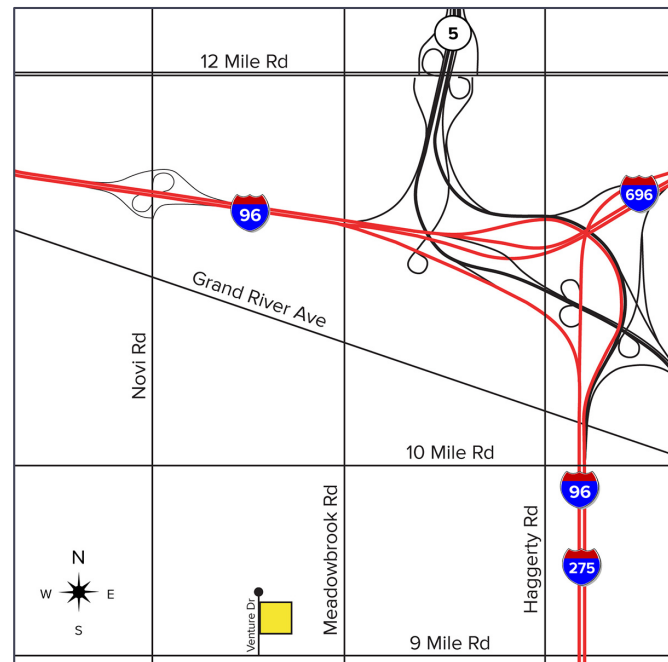

22650 – 22750 VENTURE DR.
NOVI, MICHIGAN

LAND FOR SALE

1.20 – 3.65 Acres Available

**SIGNATURE
ASSOCIATES**
KNOW SIGNATURE | KNOW RESULTS

PROPERTY FEATURES

- 1.20 – 3.65 acres available for sale @ 2.95/sq. ft.
- Zoned light industrial
- Sanitary and storm sewers
- Water and gas on site
- Three lots which may be combined to a total 3.65 acres:
 - A: 1.20 acres: 22-26-401-021: \$154,200 or \$2.95/sq. ft.
 - B: 1.20 acres: 22-26-401-022: \$154,200 or \$2.95/sq. ft.
 - C: 1.25 acres: 22-26-401-023: \$160,600 or \$2.95/sq. ft.
- Sale price for 3 lots combined: \$469,000

Land For Sale

1.20 – 3.65
Acres
AVAILABLE

Proposed
Site Plan

* Suggested possible site plan allowing for required 100' rear setback.

For more information, please contact:

GARY SALLEN

(248) 948-0105

gsallen@signatureassociates.com