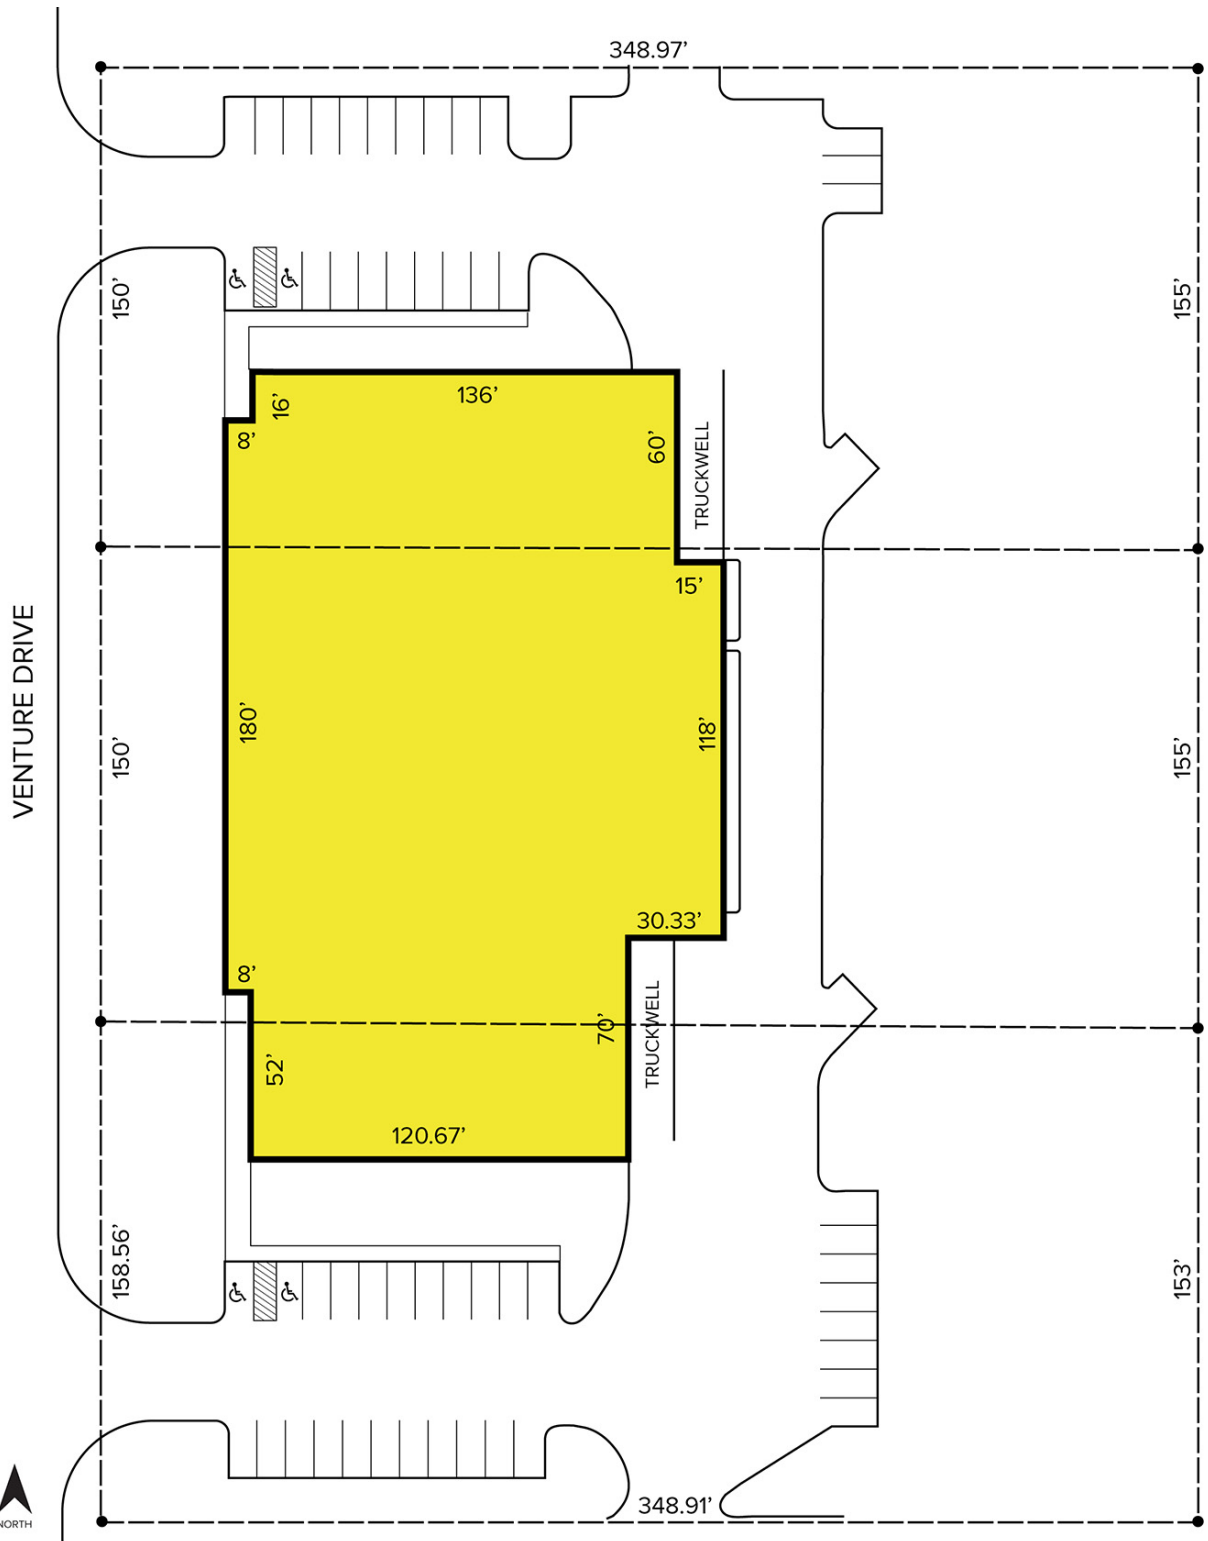

22650 – 22750 VENTURE DR.
NOVI, MICHIGAN

LAND FOR SALE

1.20 – 3.65 Acres Available

**SIGNATURE
ASSOCIATES**
KNOW SIGNATURE | KNOW RESULTS

PROPERTY FEATURES

- 1.20 – 3.65 acres available for sale @ 2.95/sq. ft.
- Zoned light industrial
- Sanitary and storm sewers
- Water and gas on site
- Three lots which may be combined to a total 3.65 acres:
 - A: 1.20 acres: 22-26-401-021: \$154,200 or \$2.95/sq. ft.
 - B: 1.20 acres: 22-26-401-022: \$154,200 or \$2.95/sq. ft.
 - C: 1.25 acres: 22-26-401-023: \$160,600 or \$2.95/sq. ft.
- Sale price for 3 lots combined: \$469,000

Land For Sale

1.20 – 3.65
Acres
AVAILABLE

Proposed
Site Plan

* Suggested possible site plan allowing for required 100' rear setback.

For more information, please contact:

GARY SALLEN

(248) 948-0105

gsallen@signatureassociates.com