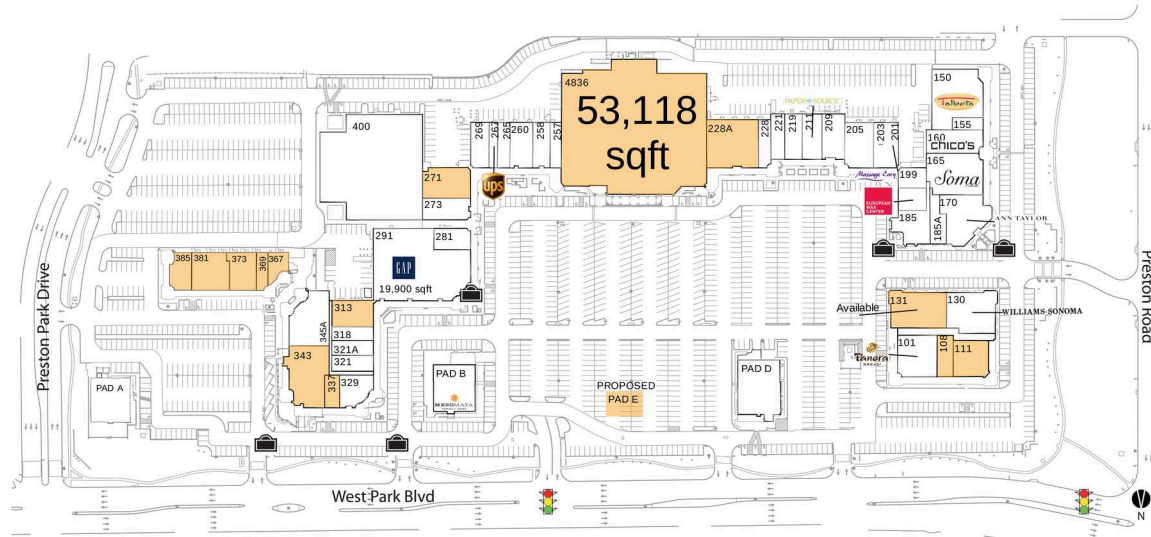

Store space for lease surrounded by established affluent neighborhoods with 125,000+ people and an average household income of \$118,000+ within a 3-mile radius

Located at a heavily trafficked intersection of Preston Rd and Park Blvd with 90,000+ VPD

Strong daytime population of 178,000+ within 3 miles

Preston Park Village

Dallas-Fort Worth-Arlington, TX

33.0259, -96.7915

1900 Preston Road | Plano, TX 75093

Available Space

108	1,974 SF
111	3,514 SF
131	6,830 SF
228A	7,600 SF
271	4,500 SF
313	3,353 SF
337	1,800 SF
343	6,905 SF
367	1,709 SF
369	1,480 SF
373	2,565 SF
381	4,371 SF
385	2,480 SF
4836	53,118 SF

Pad Opportunities

PAD E	0 SF/0
-------	--------

Current Retailers

PAD A	Katy Ice House	5,425 SF	221	James Avery	2,000 SF
PAD B	Meso Maya Comida	6,117 SF		Craftsman	
	Y Copas		228	Gals On And Off	2,047 SF
PAD D	Brick House Tavern	6,932 SF		The Green	
	& Tap		257	Everything But	1,600 SF
	Panera Bread	4,462 SF		Water	
101	Williams-Sonoma	7,000 SF	258	Cotton Island	2,440 SF
130	Talbots	7,992 SF	260	Animal Crackers	3,220 SF
150	Julep Boutique	1,498 SF	265	Eye Gallery	1,760 SF
155	Chico's	5,535 SF	267	The UPS Store	1,200 SF
160	Soma By Chico's	3,400 SF	269	Body Bar Studios	2,560 SF
165	Ann Taylor	6,939 SF	273	White House / Black	3,236 SF
170	Soft Surroundings	4,668 SF		Market	
185	Eden Lifestyle	2,436 SF	281	Tip Top Cleaners	1,198 SF
185A	Boutique		291	Gap	19,900 SF
	European Wax	1,747 SF	318	Amazing Lash	1,750 SF
195	Center			Studio	
199	Toni & Guy USA	1,692 SF	321	Sota Weight Loss	1,983 SF
201	Massage Envy	3,500 SF	321A	C2 Education	1,450 SF
203	Francesca's	1,603 SF	329	Pie Tap	2,568 SF
	Collections		345A	Sola Salon Studios	6,185 SF
205	Lorna Jane	2,357 SF	400	Infinte Bounds	31,080 SF
209	Majestic Nails	3,200 SF			
211	Paper Source	2,800 SF			
219	AKT Fitness	2,449 SF			