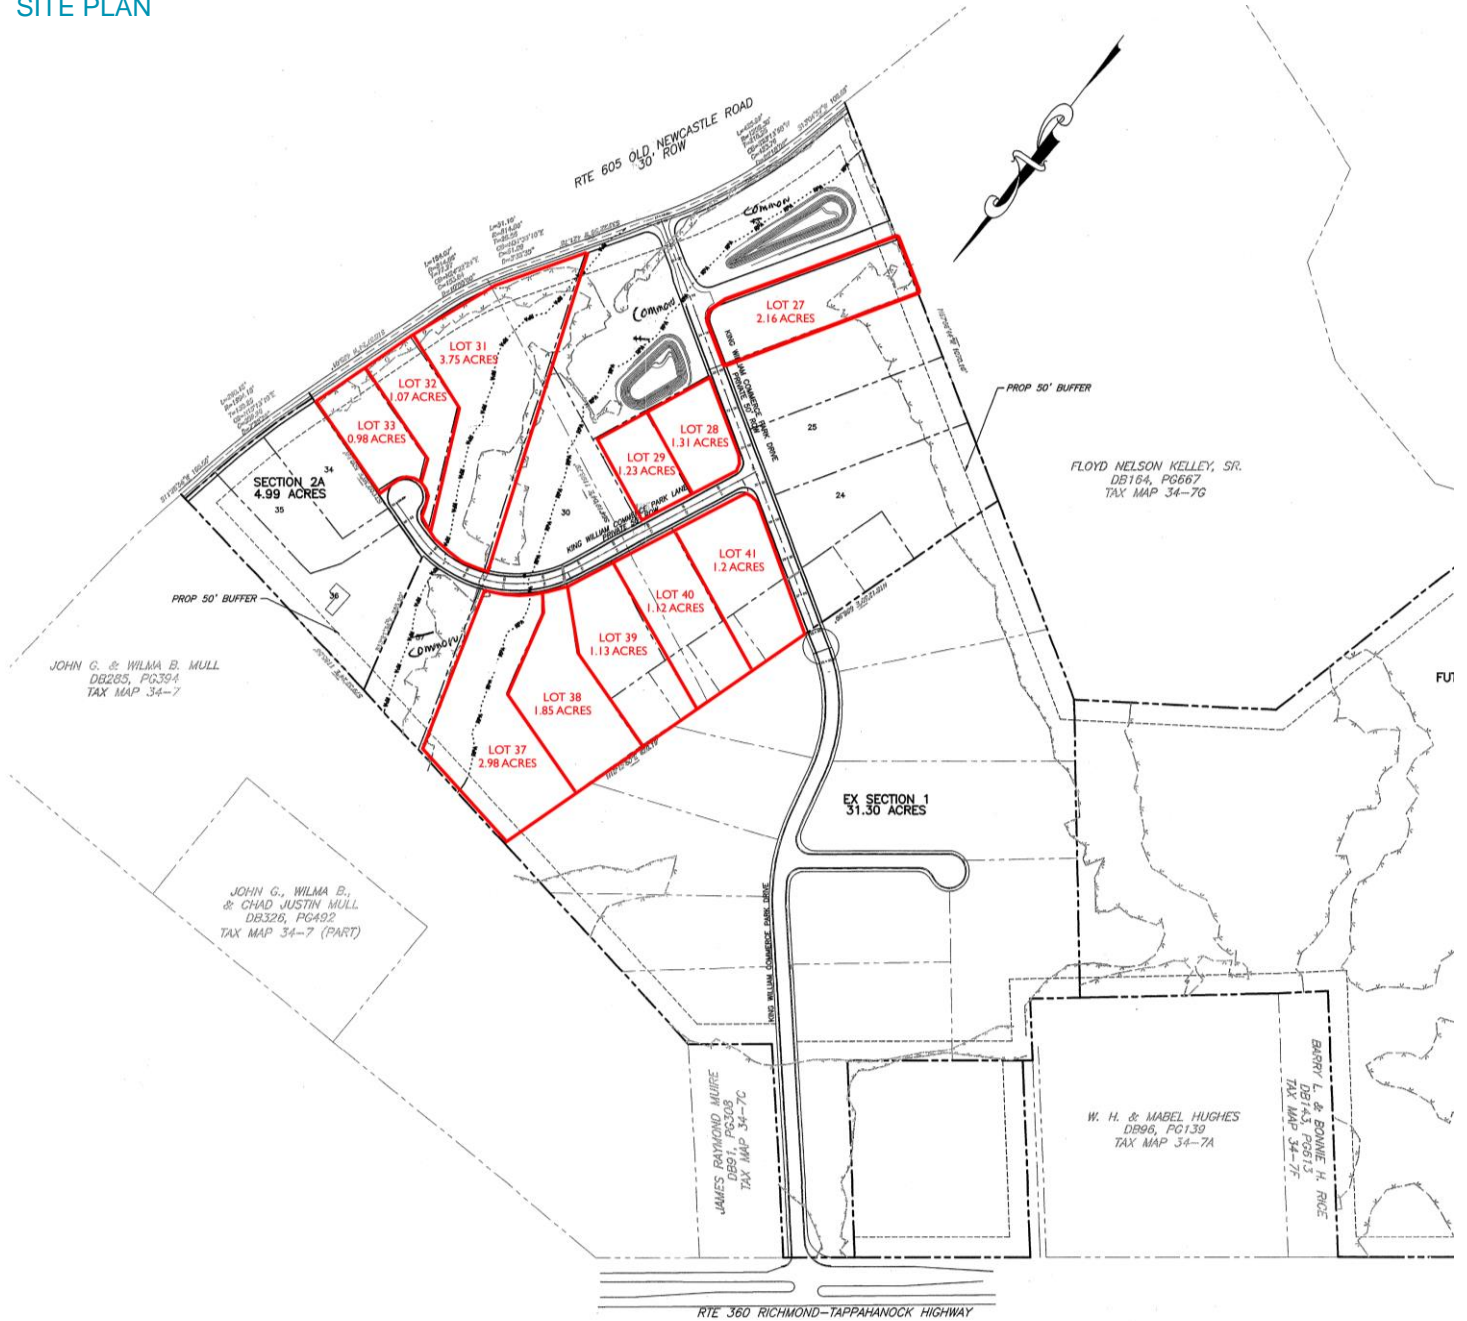

SITE PLAN

For more information, contact:

GRAHAM STONEBURNER
Vice President
804 344 7159
graham.stoneburner@thalhimer.com

Thalhimer Center
11100 W. Broad Street
Glen Allen, VA 23060
www.thalhimer.com