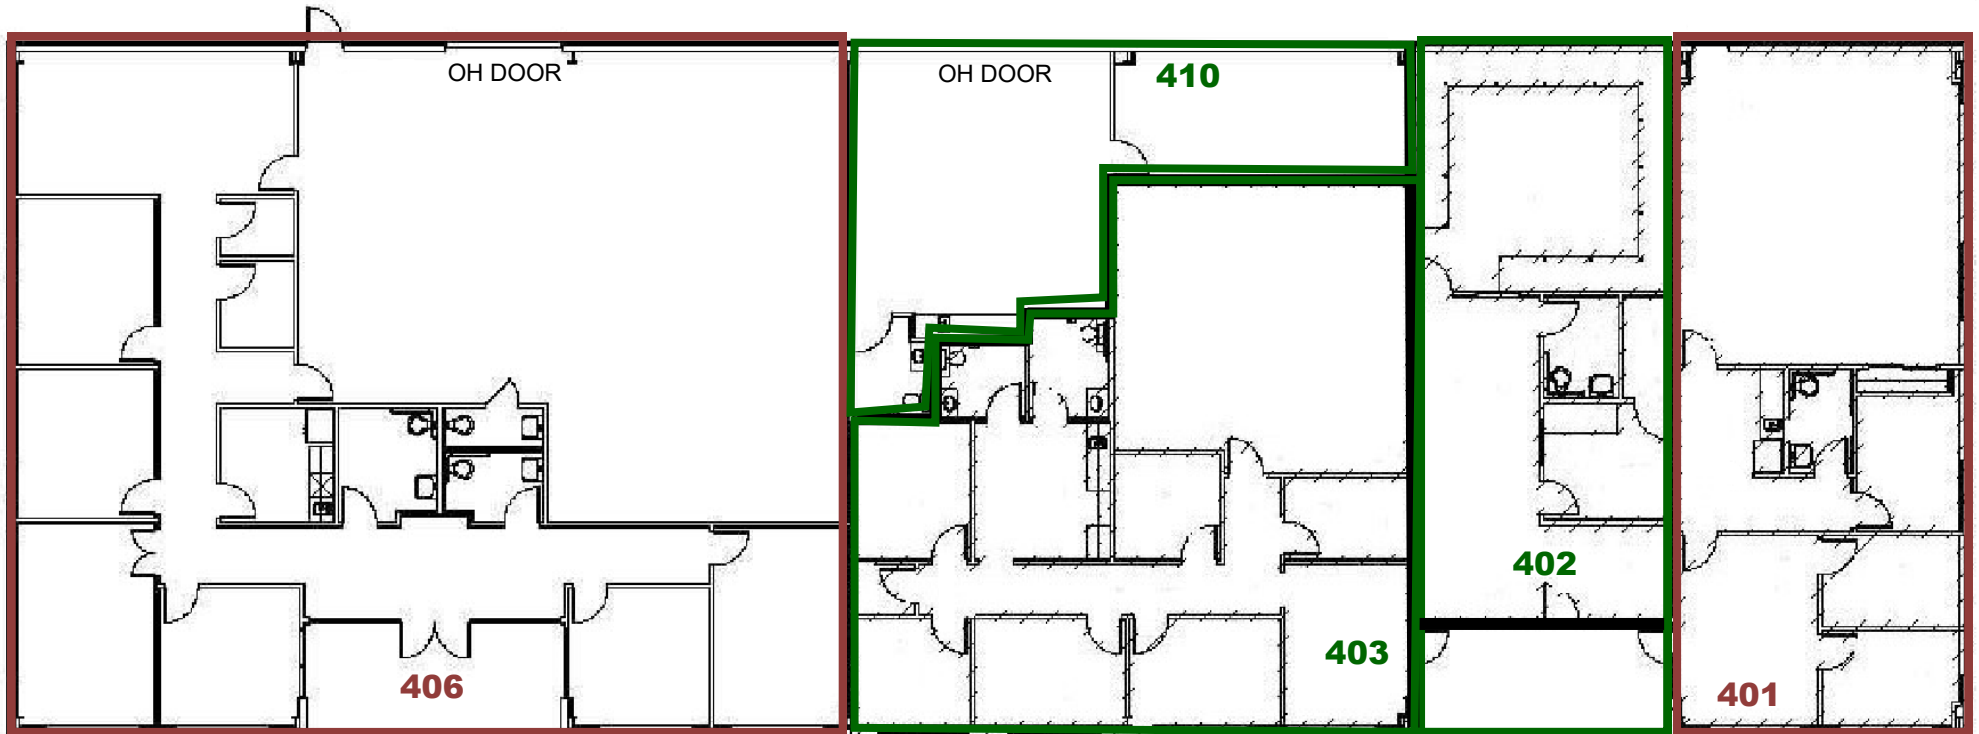

SPACE AVAILABLE August 1, 2020

Suite 406: Approx. 4,167 SF
Suite 401: Approx. 1,536 SF
Total: Approx. 5,703 SF

SPACE AVAILABLE Jan. 1, 2020

Suite 402: Approx. 1,155 SF
Suite 403: Approx. 1,985 SF
Suite 410: Approx. 932 SF
Total: Approx. 4,072 SF

BUILDING 4