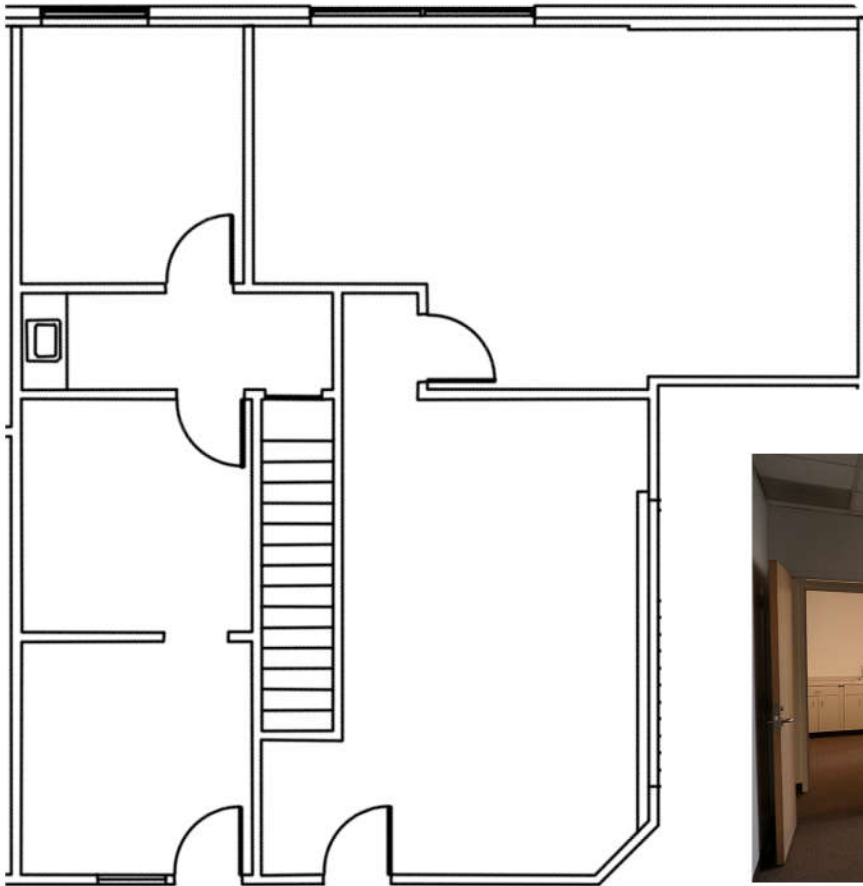

HARBOR MARINA CORPORATE CENTER

1001 SW Klickitat Way

Suite 212

1,321 Square Foot Office

Bright, easterly exposure,
second floor office space

MADISON BAY COMMERCIAL
Erwin Park
206-412-6036
epark@MadisonBayCRE.com