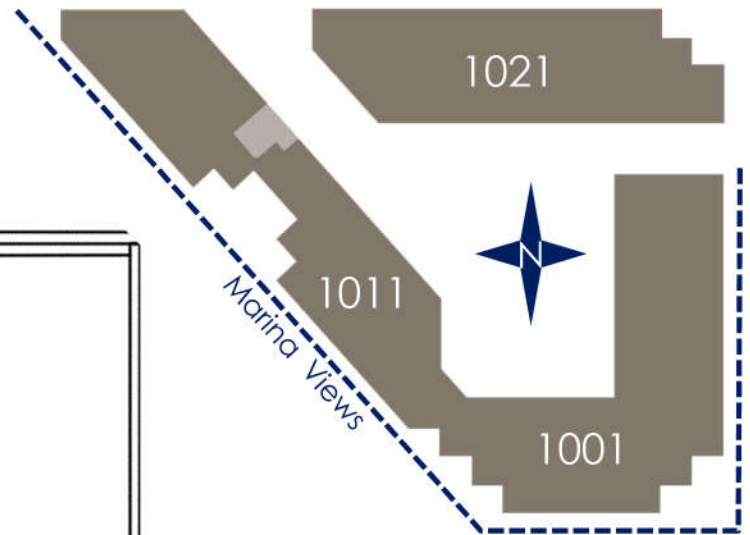

HARBOR MARINA CORPORATE CENTER

1001 SW Klickitat Way

Suite 212

1,321 Square Foot Office

Bright, easterly exposure,
second floor office space

MADISON BAY COMMERCIAL
Erwin Park
206-412-6036
epark@MadisonBayCRE.com