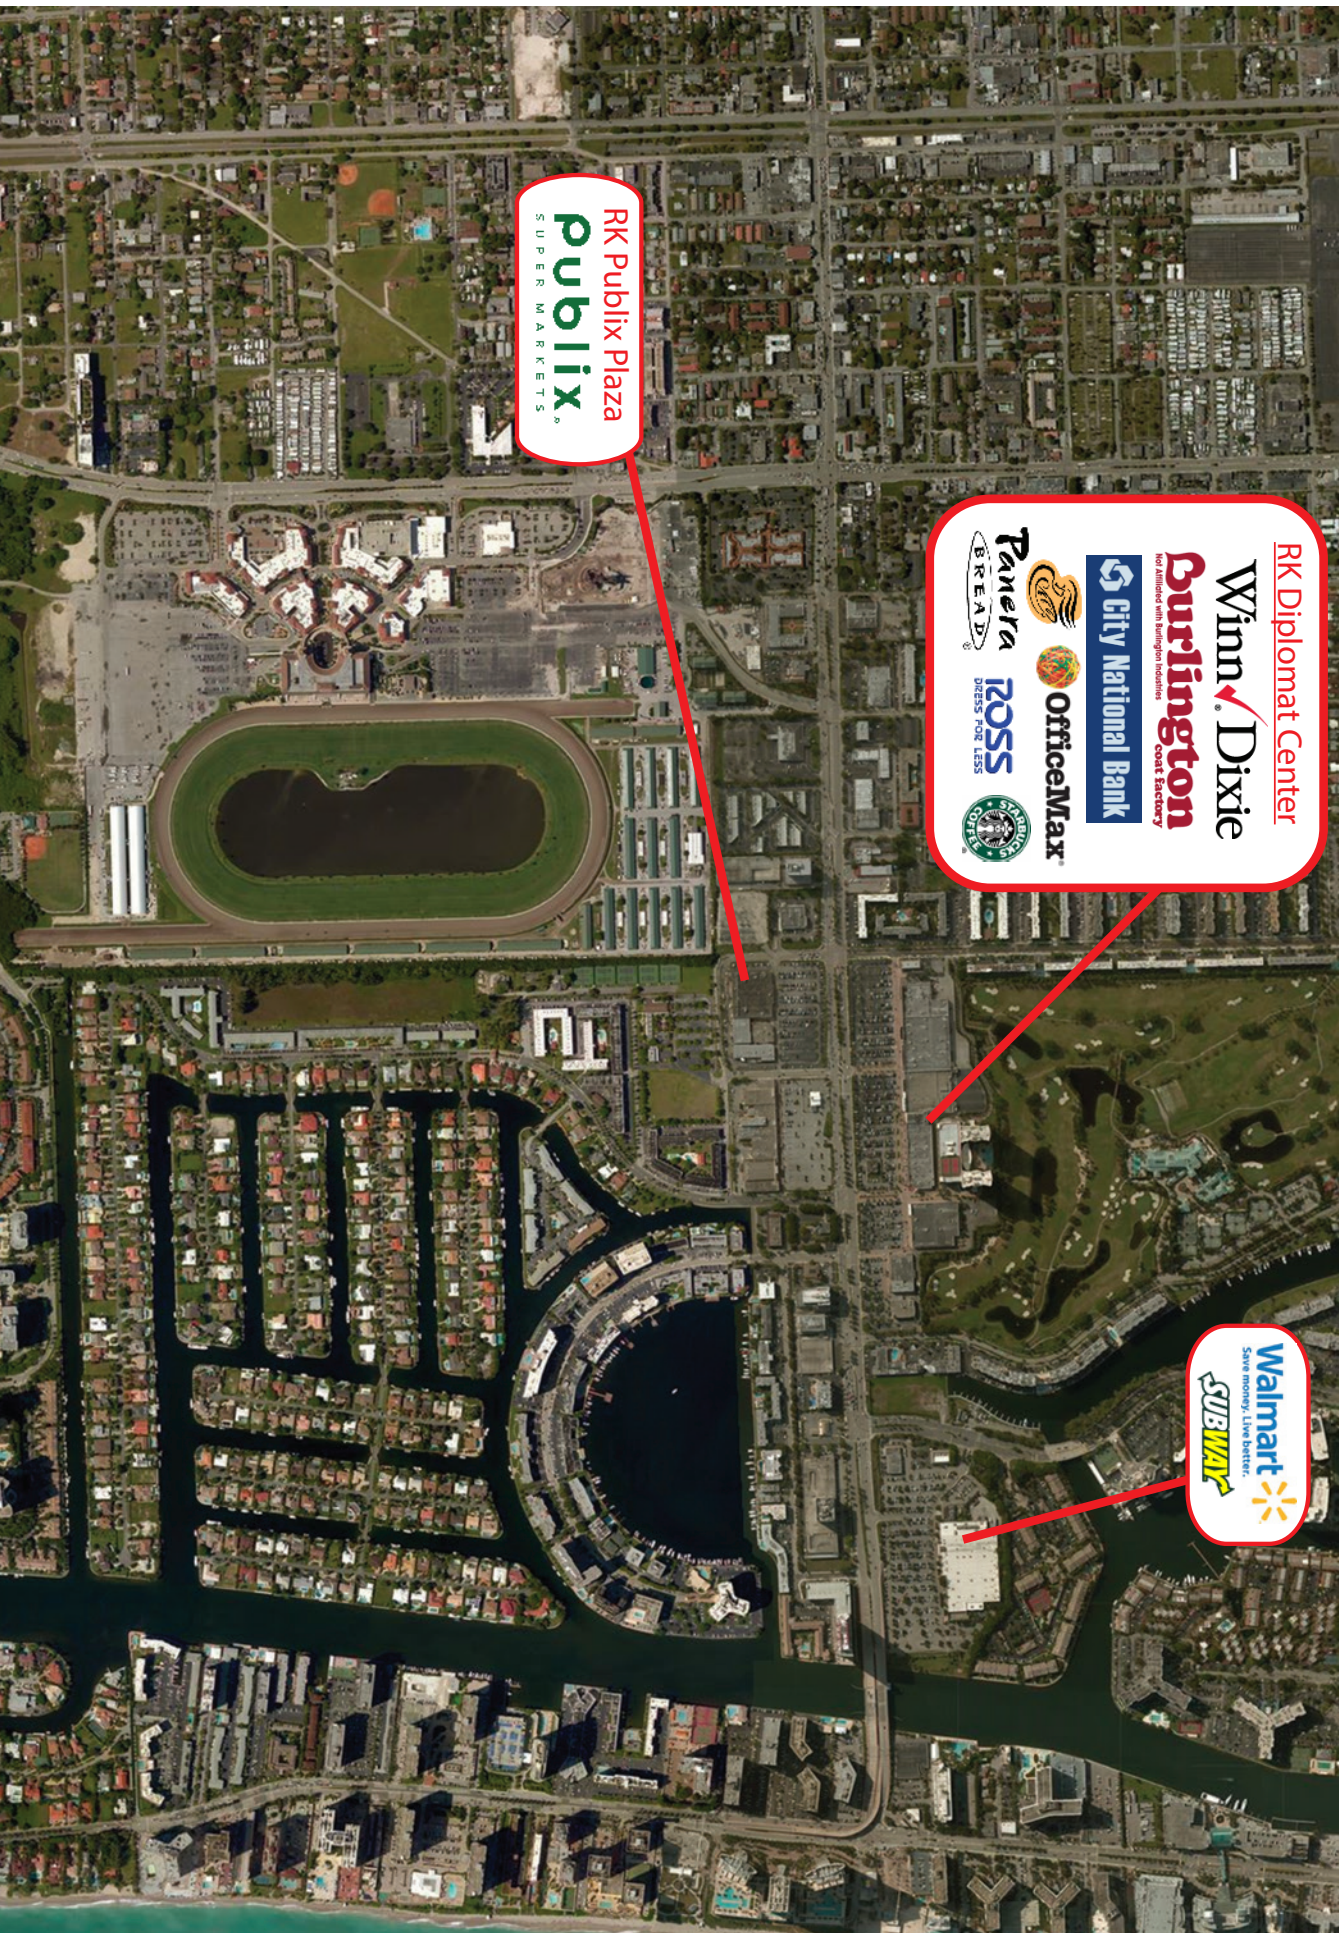

RK PUBLIX PLAZA

1400-1484 E. Hallandale Beach Blvd., Hallandale, FL 33009

RK Publix Plaza
Publix
SUPER MARKETS

RK Diplomat Center
Winn-Dixie
Burlington
No franchise with Burlington location
Coat Factory
City National Bank
OfficeMax
ROSS
DRESS FOR LESS
STARBUCKS
COFFEE
Panera
BREAD

Walmart
Save money. Live better.
SUBWAY