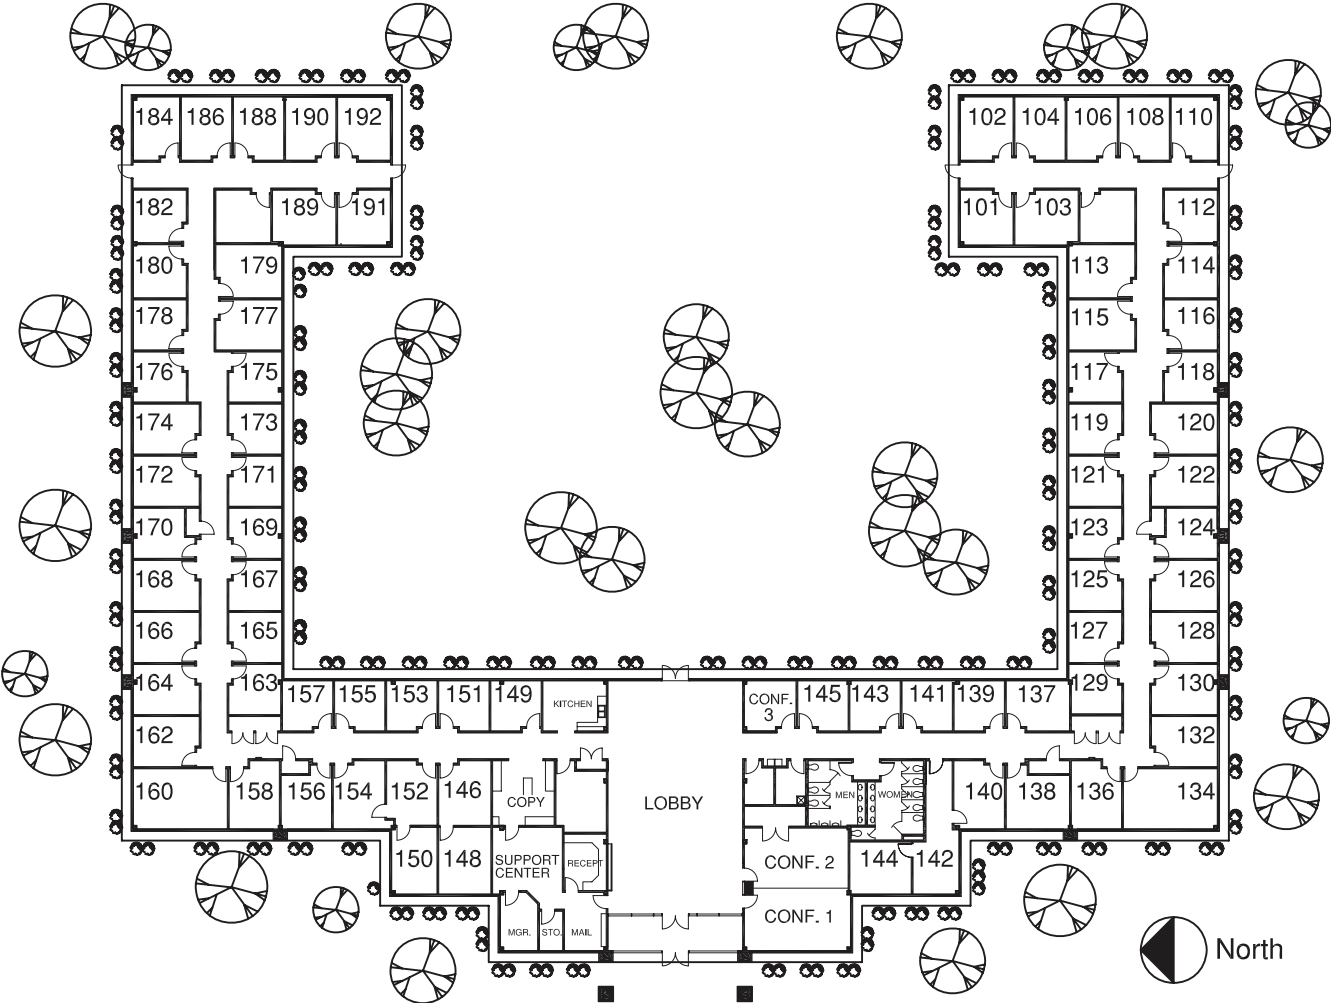

Inside Our Building

Building Amenities

- Meeting Rooms
- Business Services
- Onsite Staff
- Kitchen Area
- Beverage Service