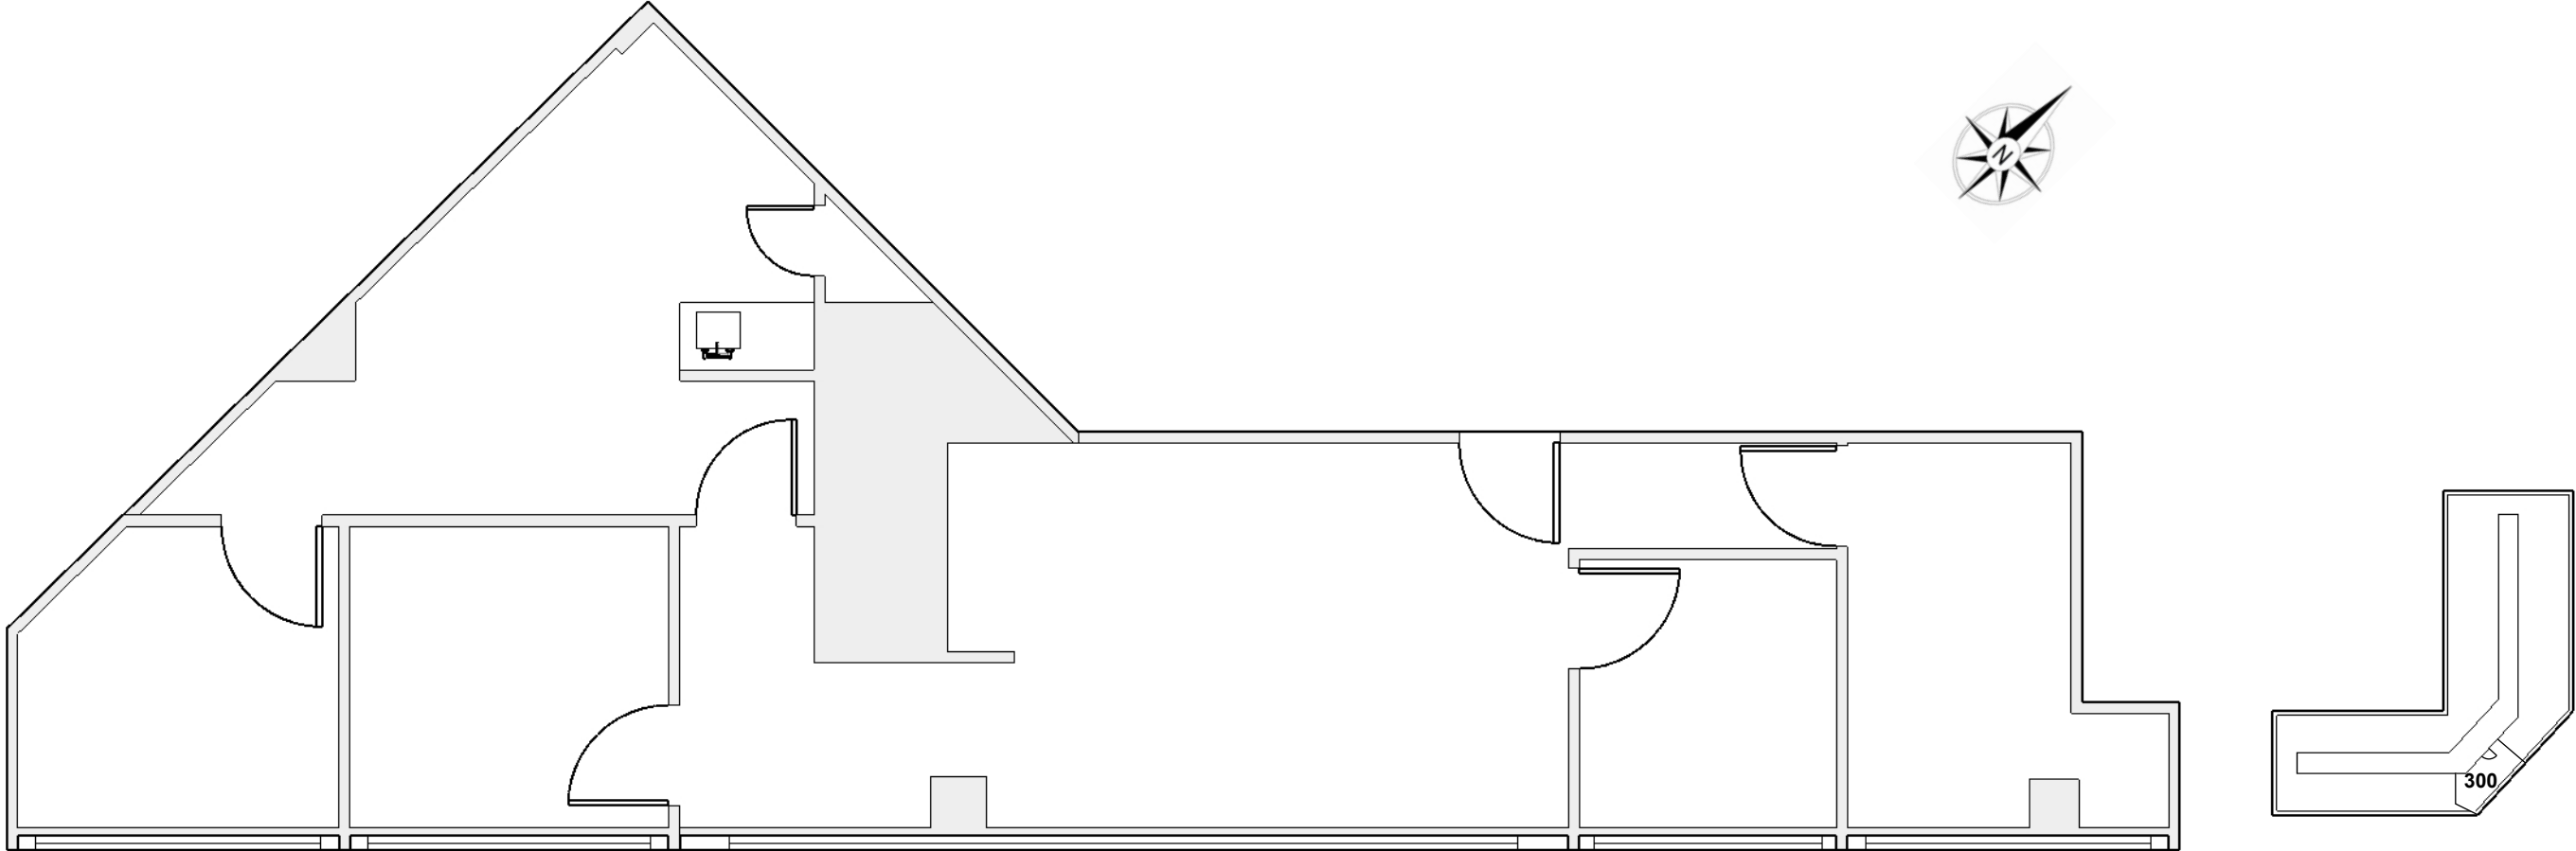

ONE FOREST CENTRE

11615 FOREST CENTRAL DR
DALLAS, 75243

3RD FLOOR

SUITE 300

RSF: 1050
12/31/2021

CLOISTER PROPERTIES LLC

LEASING CONTACT:
(682)-407-2836
WWW.ONEFORESTCENTRE.COM