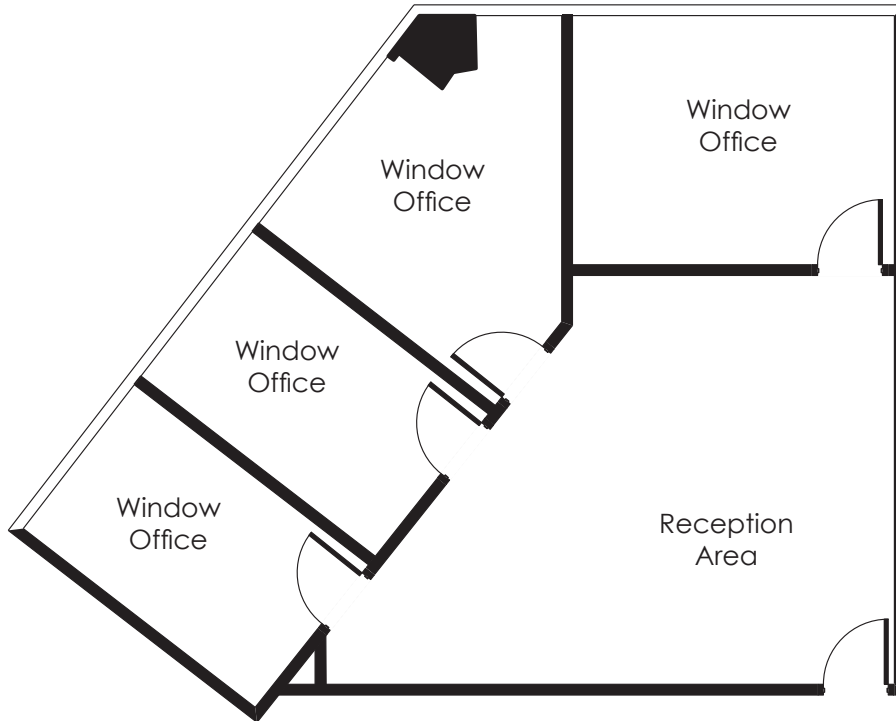

# 12400 Wilshire

12400 Wilshire Boulevard,  
West Los Angeles, California 90025

**Suite 360** 1,303 RSF

For leasing information  
please call:

**(877) 865-0906**

[leasing@douglasemmett.com](mailto:leasing@douglasemmett.com)

**NOT TO SCALE**

(Conceptual furniture is not included)

**Douglas  
Emmett**

[www.douglasemmett.com](http://www.douglasemmett.com)