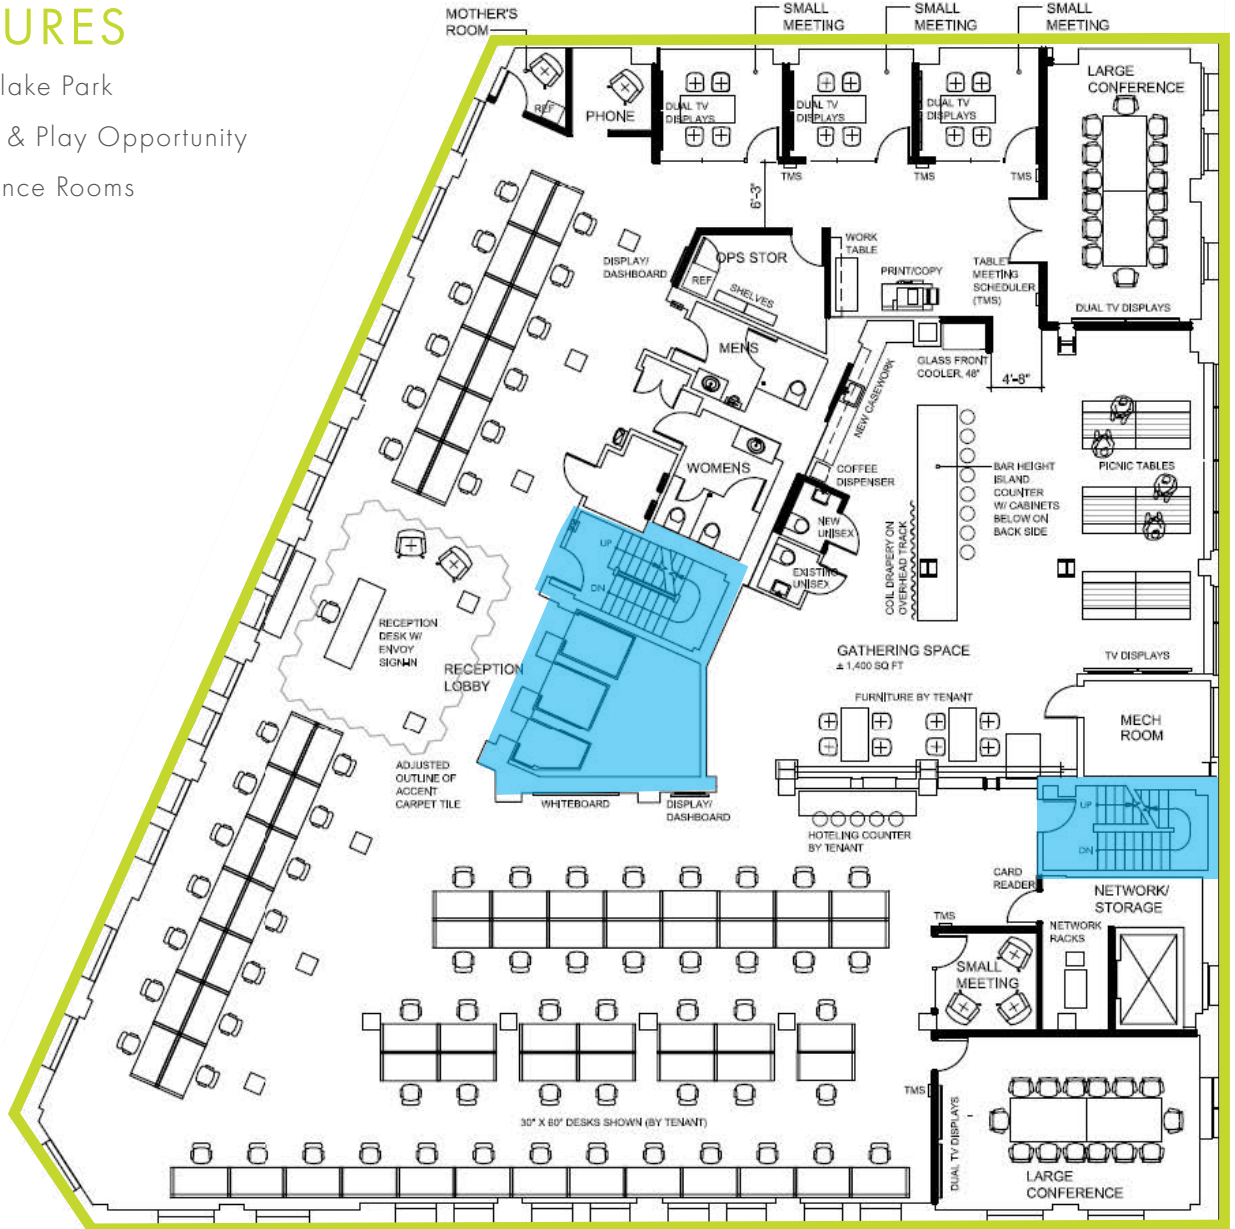

SUITE 300

9,376 RSF

AVAILABLE FEBRUARY 1, 2024

VIRTUAL TOUR

SUITE FEATURES

- Views of Westlake Park
- Full Floor Plug & Play Opportunity
- Large Conference Rooms
- Kitchen

[CLICK TO GO BACK TO AVAILABILITIES](#)