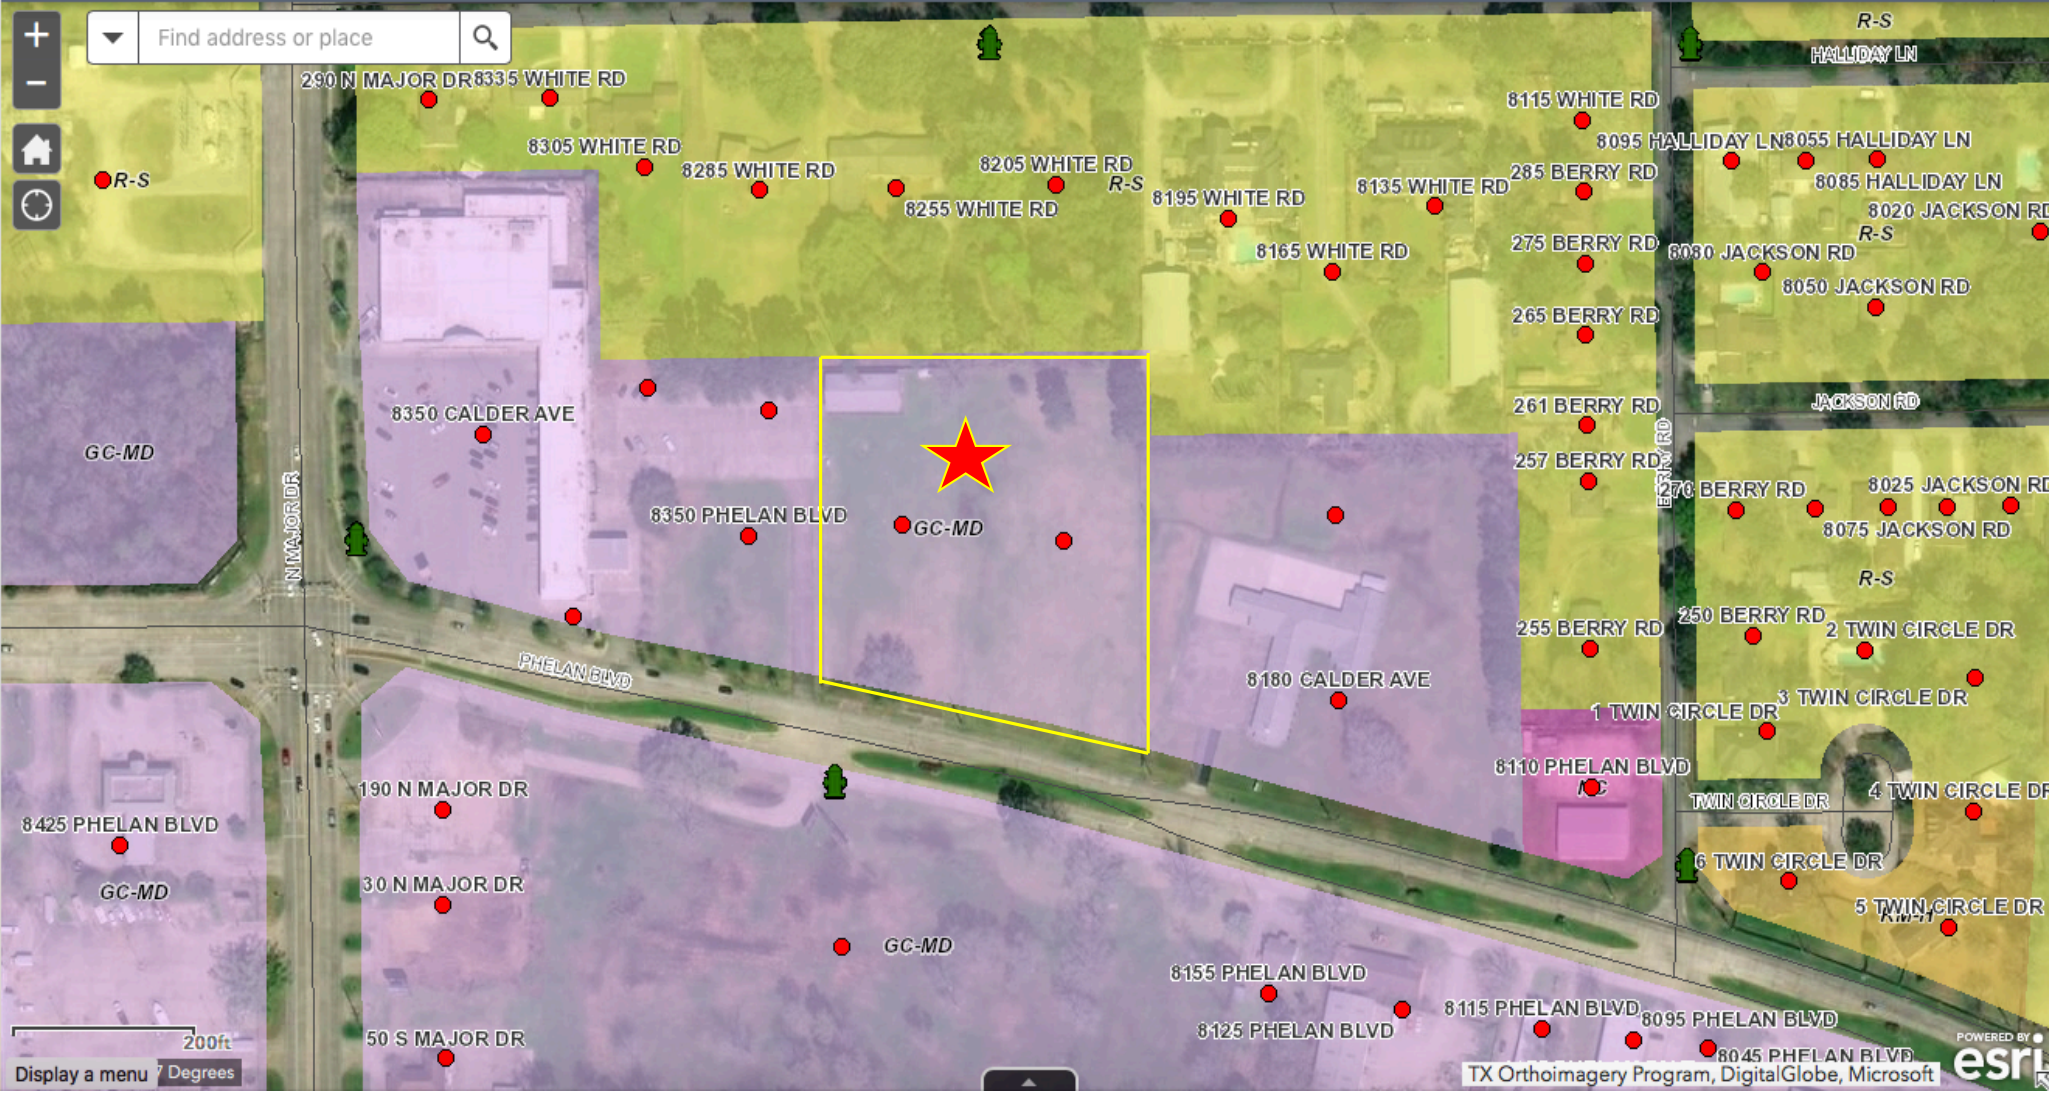

Find address or place

200ft
Display a menu Degrees

POWERED BY
TX Orthoimagery Program, DigitalGlobe, Microsoft
esri