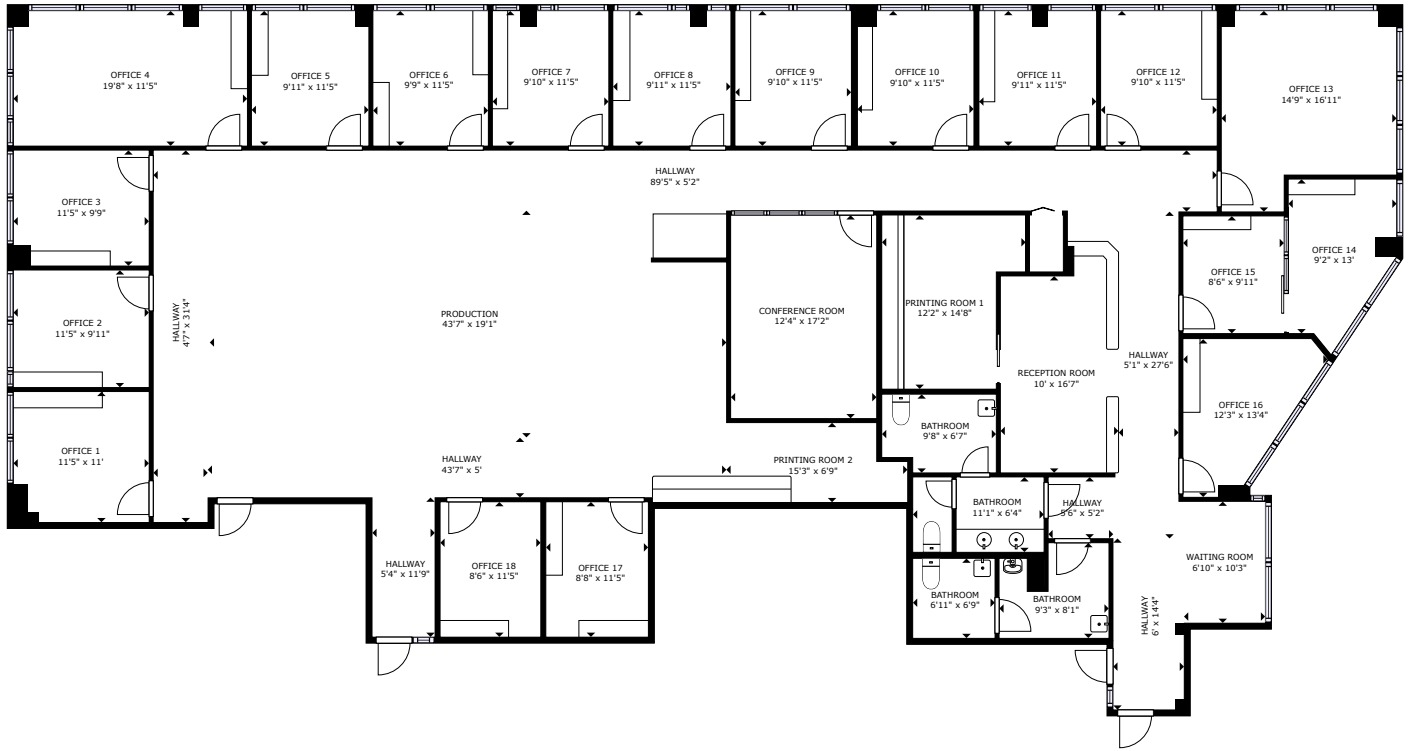

# West Boca I | For Lease

Suite 400 | 8,171 SF