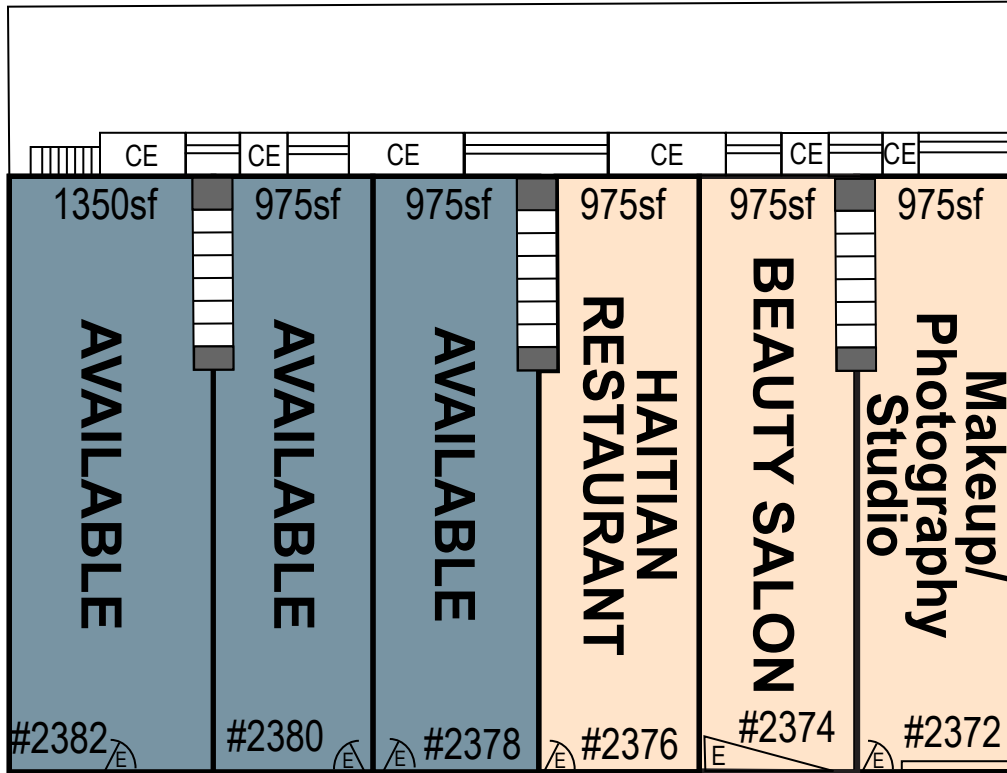

2372-2382 Grand Ave.,
Baldwin, NY 11510

1ST FLOOR - STORES

2ND FLOOR - APARTMENTS

ALL AVAILABLE!

PROSPECT ST.

GRAND AVENUE

E = Entrance
CE = Cellar Entrance

PROSPECT ST.

GRAND AVENUE