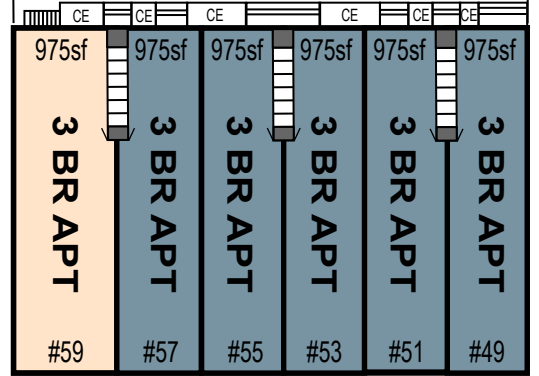

2372-2382 Grand Ave.,
Baldwin, NY 11510

1ST FLOOR - STORES

2ND FLOOR - APARTMENTS

ALL AVAILABLE!

PROSPECT ST.

GRAND AVENUE

E = Entrance
CE = Cellar Entrance

PROSPECT ST.

GRAND AVENUE