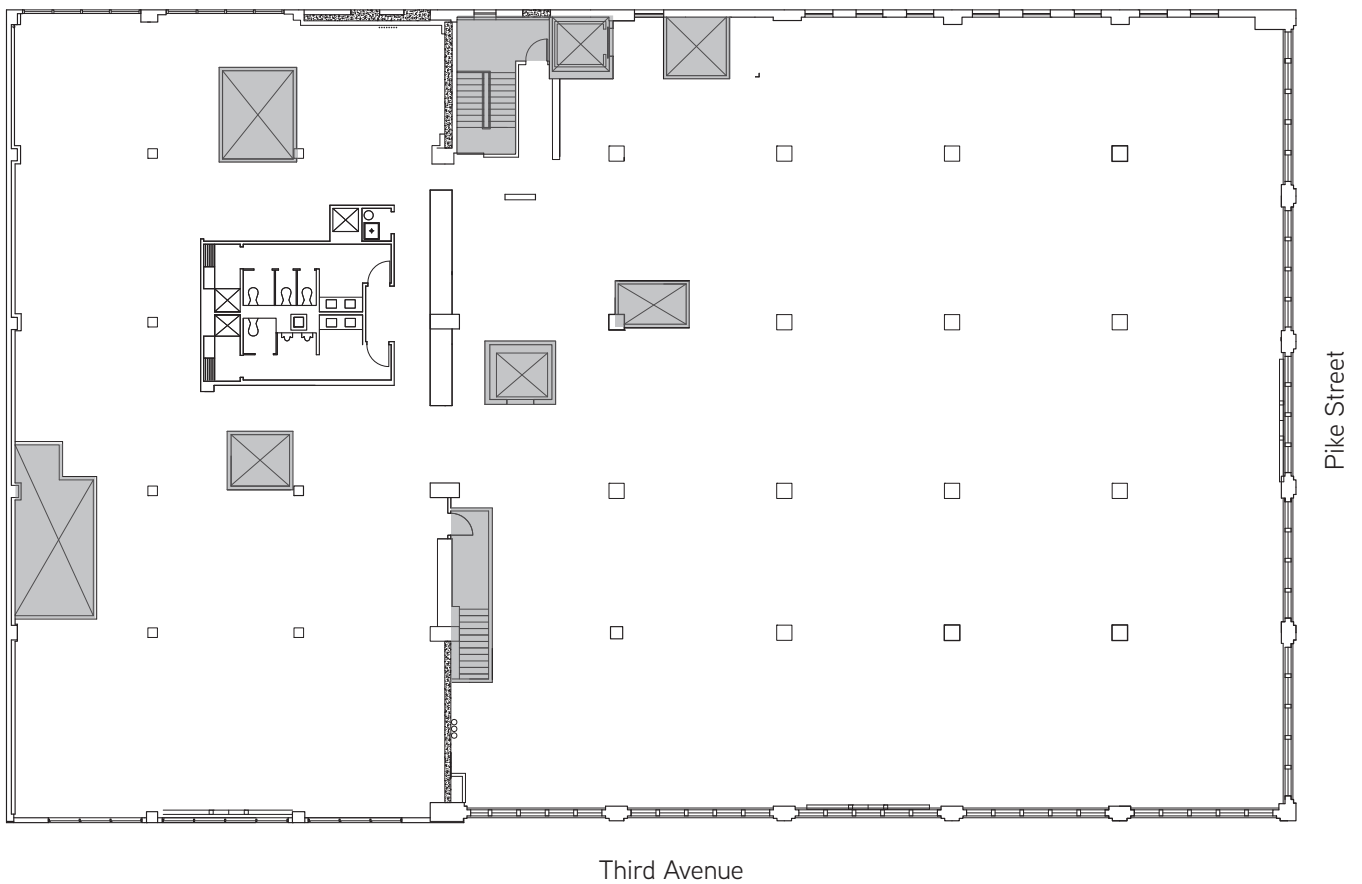

Connor McClain
206.624.7417
connor.mcclain@colliers.com

David Abbott
206.624.7419
david.abbott@colliers.com