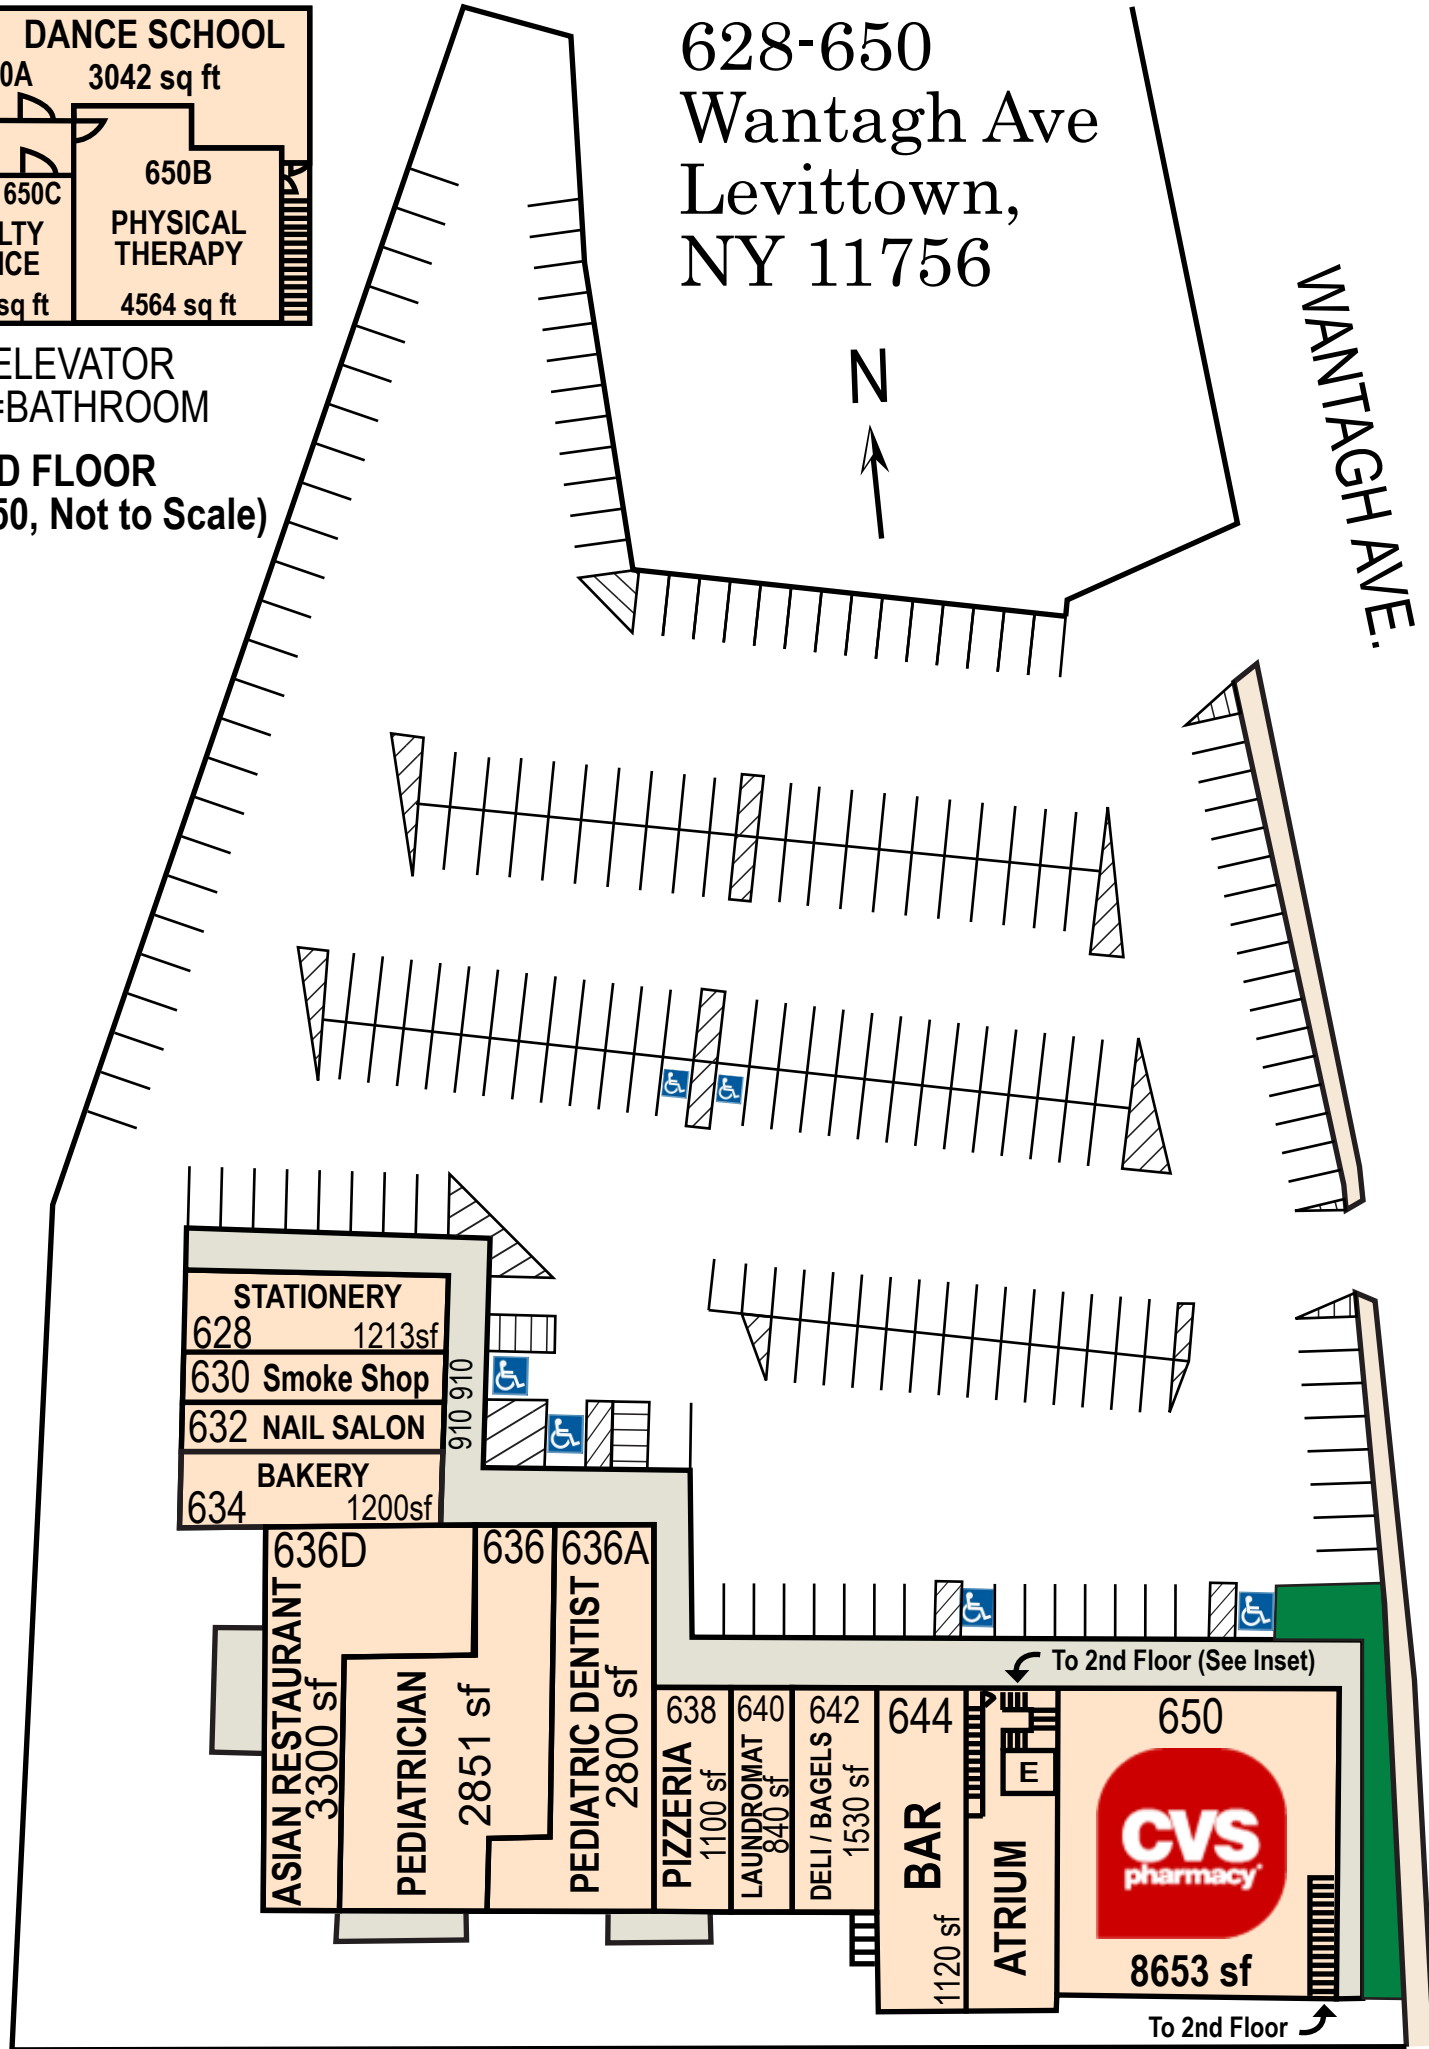

628-650
Wantagh Ave
Levittown,
NY 11756

WANTAGH AVE.

E= ELEVATOR
BR=BATHROOM

2ND FLOOR
(Above 650, Not to Scale)

To 2nd Floor (See Inset)

To 2nd Floor