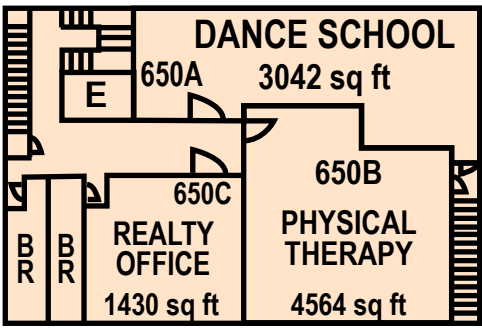

628-650
Wantagh Ave
Levittown,
NY 11756

WANTAGH AVE.

E= ELEVATOR
BR=BATHROOM

2ND FLOOR
(Above 650, Not to Scale)

To 2nd Floor (See Inset)

To 2nd Floor