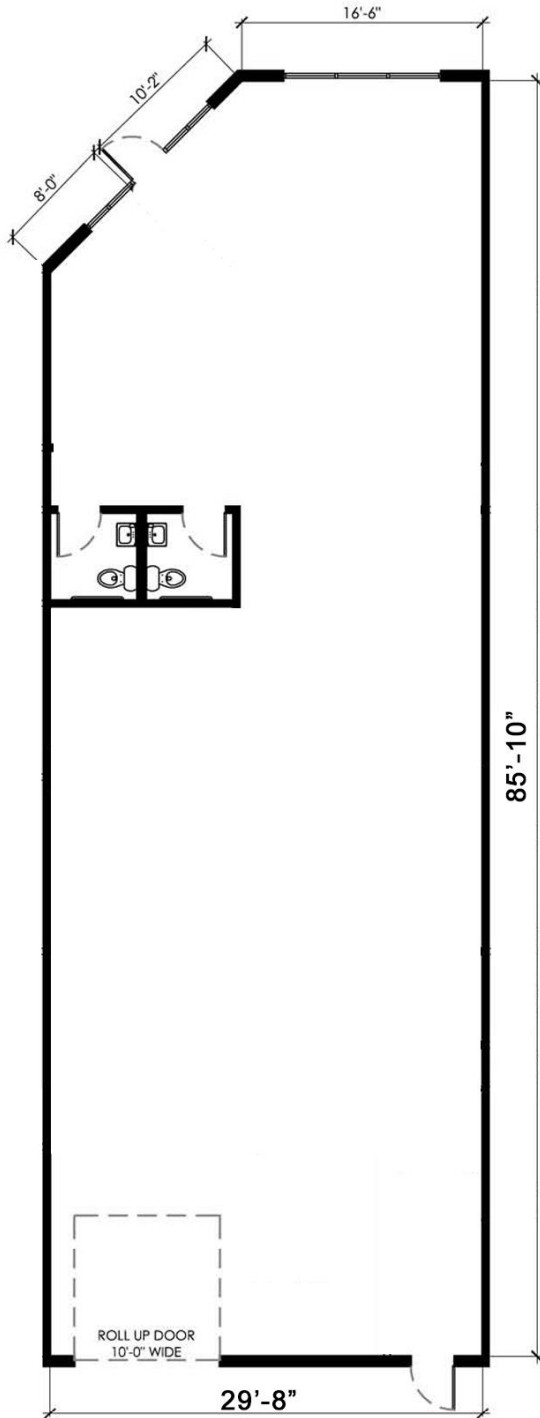

Interstate 

**DOUGLAS ENTRÉE**  
279 Douglas Ave.  
Altamonte Springs, FL 32714

Unit 1108  
2,555 RSF  
Grey Shell

**Disclaimer:**  
Changes may have been made to the interior configuration and while measurements are believed accurate, they are NOT guaranteed. Prospects are encouraged to conduct their own due diligence.