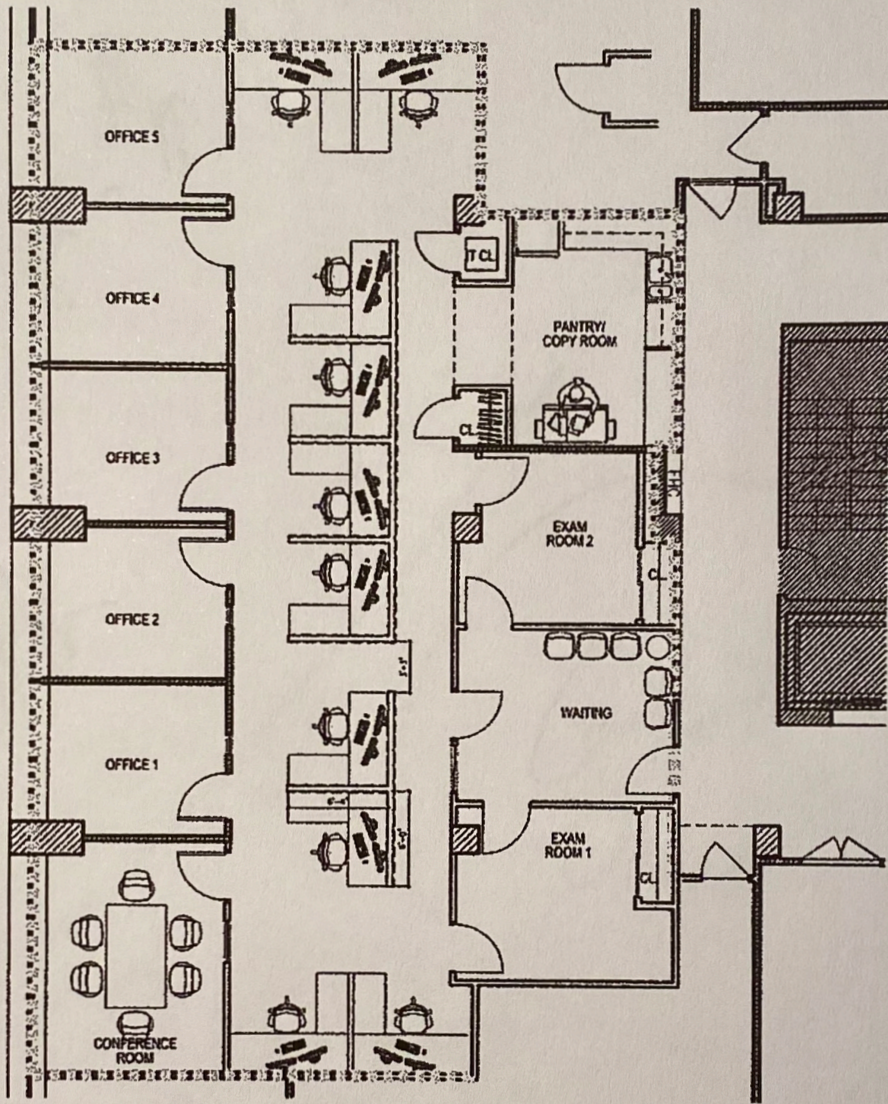

AREA SHOWN

1 SUITE 150 FLOOR PLAN
3/32" = 1'-0"

HERITAGE REALTY SERVICES, LLC
67 IRVING PLACE, 4TH FLOOR
NEW YORK, NY 10003

JOB TITLE: 4 WESTCHESTER PARK

DWG TITLE: EXHIBIT-A SUITE 150

DATE: 07_28_2016_EX.A

SCALE: AS NOTED