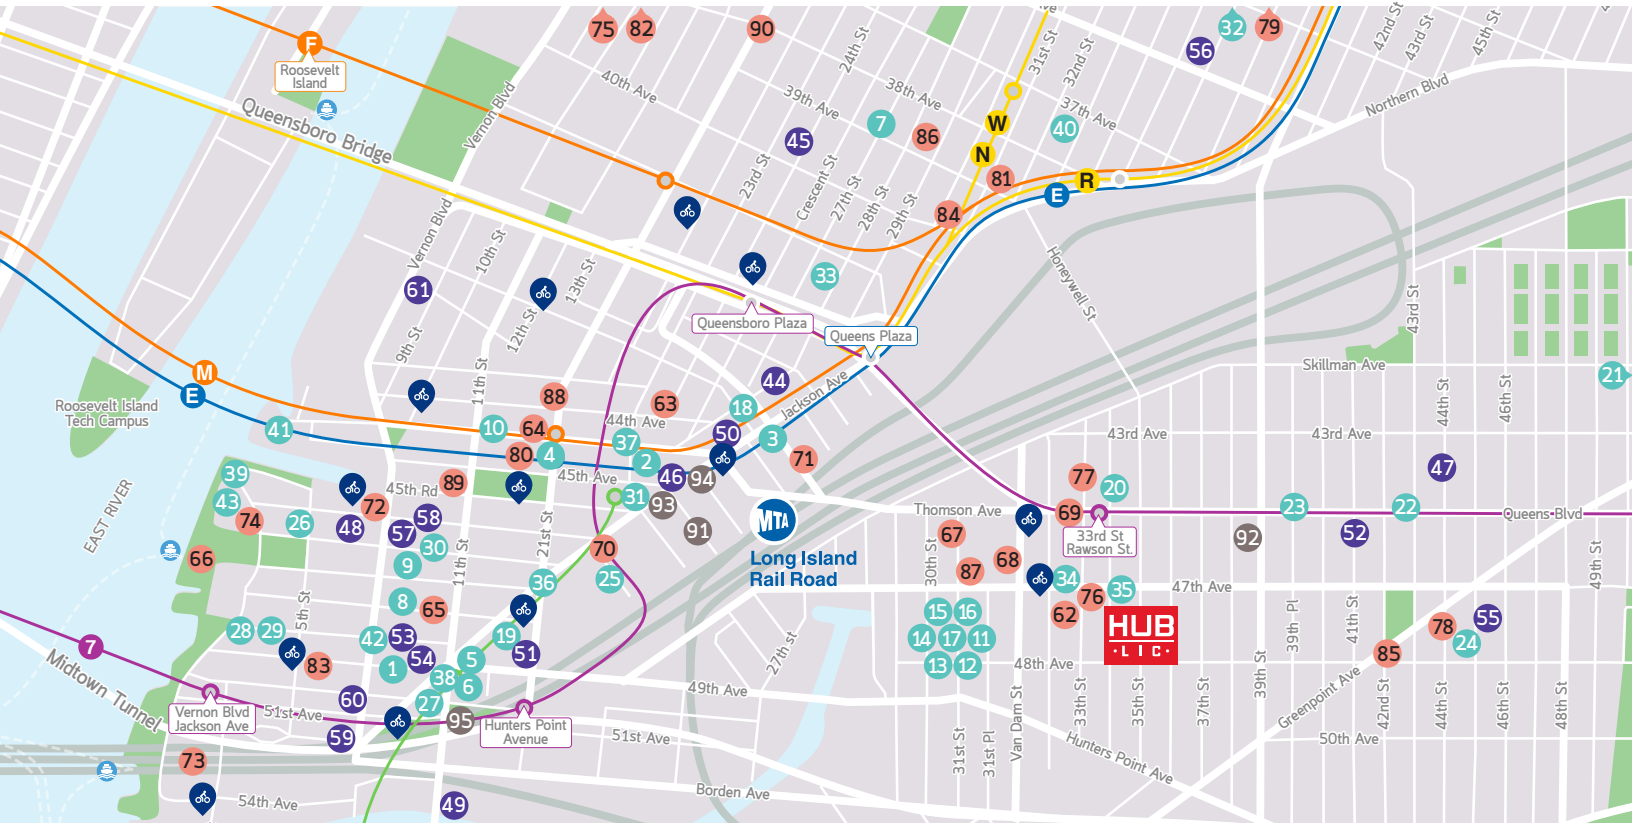

Ryan Gessin
646.441.3725
rgessin@ngkf.com

Alyssa Zahler
212.372.2341
azahler@ngkf.com

Amenities

Restaurants/Coffee

- 1 Casa Enrique
- 2 LIC Market
- 3 Toby's Estate
- 4 The Mill
- 5 Sweetleaf
- 6 Hibino
- 7 Crescent Grill
- 8 Corner Bistro
- 9 Alobar
- 10 John Brown Smokehouse
- 11 Papillon Bistro
- 12 Two Boots Pizza
- 13 Juice Press
- 14 Doughnut Plant
- 15 L'Arte del Gelato
- 16 Stolle Bakery
- 17 Sans Bakery
- 18 M. Wells Steakhouse
- 19 Mu Ramen
- 20 Sweet & Sara
- 21 The Alcove
- 22 Caffe Bene
- 23 Dazies
- 24 I Love Paraguay
- 25 M. Wells Dinette
- 26 Sweetleaf Cocktails
- 27 Cafe Henri
- 28 Shi
- 29 Skinny's Cantina
- 30 Manducatis Rustica
- 31 The Burger Garage
- 32 The Astor Room
- 33 Resobox
- 34 Van Dam Diner
- 35 Bobby Spot Nuvo Cafe
- 36 Manducatis
- 37 Il Falco
- 38 Manetta's
- 39 Blend on the Water
- 40 Astoria Seafood
- 41 Anable Basin Sailing Bar & Grill
- 42 Slice
- 43 Maiella

Bars & Breweries

- 44 The Beast Next Door
- 45 LIC Beer Project
- 46 The Shannon Pot
- 47 Bar 43
- 48 Rockaway Brewing Co.
- 49 Transmitter Brewing
- 50 Dutch Kills
- 51 The Creek and the Cave
- 52 The Courtyard AleHouse
- 53 The Standing Room
- 54 Dominie's Hoek
- 55 Greenpoint Lounge
- 56 Studio Square Beer Garden
- 57 L.I.C. Bar
- 58 The Gutter
- 59 Alewife
- 60 Domaine bar a vins
- 61 Big Alice Brewing

Culture/Health & Wellness

- 62 Indoor Extreme Sports Paintball & Laser Tag
- 63 The Secret Theatre
- 64 The Cliffs at LIC
- 65 The Yoga Room
- 66 Gantry State Park Plaza
- 67 Bard Early Colleges
- 68 LaGuardia Community College
- 69 Long Island City YMCA
- 70 MoMA PS1
- 71 Sculpture Center
- 72 LIC Flea & Food
- 73 LIC Landing
- 74 Pepsi-Cola Sign
- 75 Socrates Sculpture Park
- 76 City Ice Pavilion
- 77 CityView Racquet Club