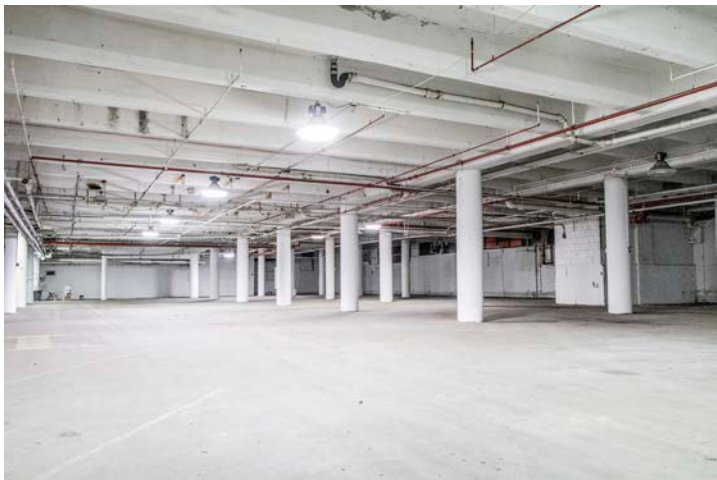

47
/
30
35th

HUB · LIC

Built for Big Ideas

PREMISES

Entire 3rd Floor 105,515 RSF

FEATURES

- Building brand signage opportunity with naming rights
- Ceiling heights up to 17'
- Dramatic 5,000 SF skylight
- Outdoor parking lot with direct building access
- Access to I-495 Long Island Expressway/Midtown Tunnel and Queens Blvd.
- One block from the 7 train and MTA Q-39 bus with convenient access to all subway lines, Grand Central, Penn Station, Hudson Yards, and Brooklyn

azahler@ngkf.com

Third Floor Single Tenant 105,515 RSF

General Information

Total RSF	111,738
Building Area	

Work Space

Private Office	18
Benching	443
Reception	2
TOTAL PERSONNEL	463

Support

Boardroom	3	Phone Booth	13	The Park	1	Storage	9
Conference Room	7	Café	1	Game Room	1	Wellness Room	1
Training Room	1	Library	1	Office Services	4	Fitness Center & Showers	1
Huddle Room	20	Coffee Bar	1	IT	3	ADA Bathrooms	4