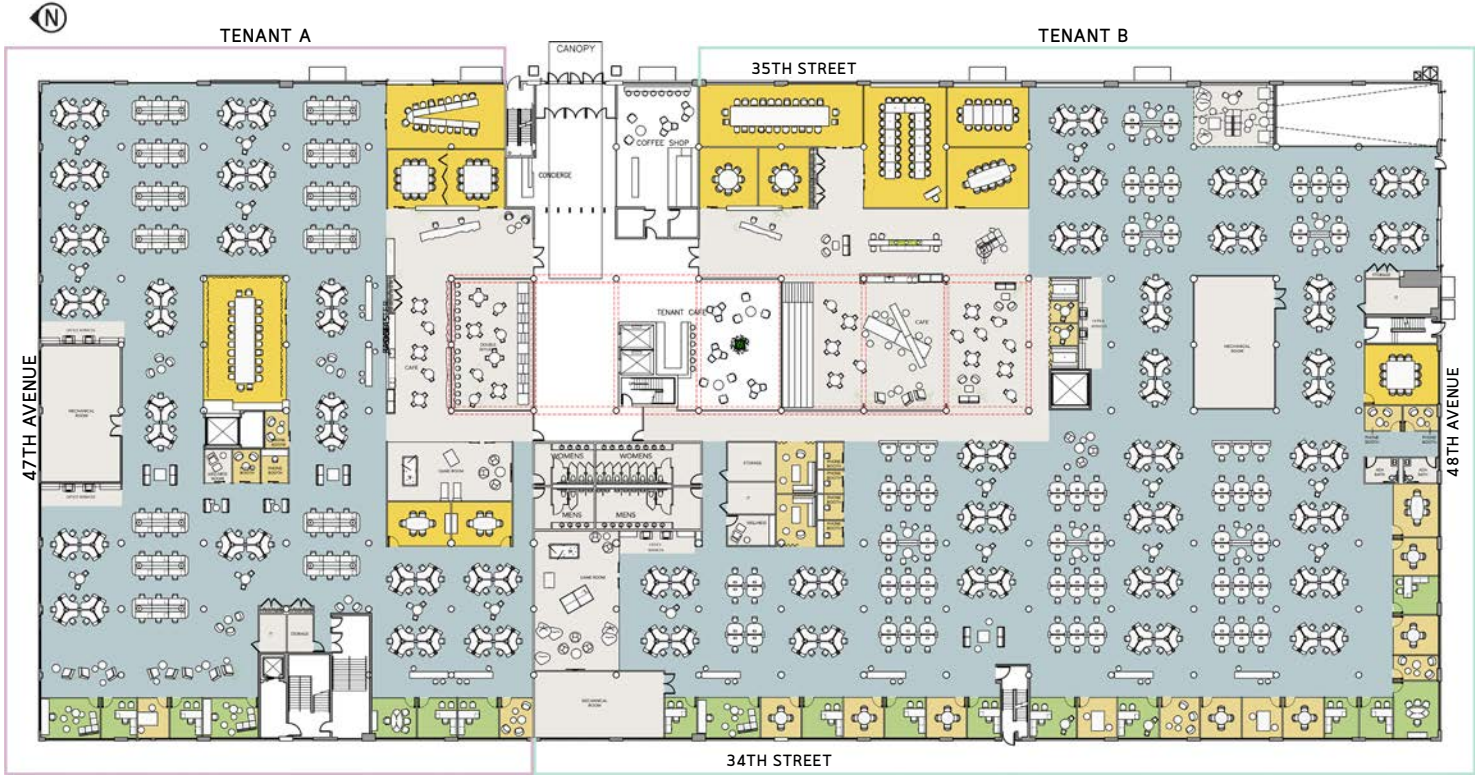

Third Floor Multi-Tenant 105,515 RSF

TENANT A

General Information	
Total RSF	40,498
Work Space	
Private Office	7
Benching	186
Reception	2
TOTAL PERSONNEL	195

Support			
Boardroom	1	Café	1
Conference Room	4	Game Room	1
Training Room	1	Office Services	2
Huddle Room	2	IT	1
Phone Booth	3	Storage	4
		Wellness Room	1

TENANT B

General Information	
Total RSF	65,284
Work Space	
Private Office	11
Benching	279
Reception	2
TOTAL PERSONNEL	292

Support			
Boardroom	1	Game Room	1
Conference Room	5	Office Services	2
Training Room	1	IT	2
Huddle Room	18	Storage	4
Phone Booth	6	Wellness Room	1
Café	1	ADA Bathrooms	2

Nick Berger
212.372.2411
nberger@ngkf.com

Ryan Gessin
646.441.3725
rgessin@ngkf.com

Alyssa Zahler
212.372.2341
azahler@ngkf.com