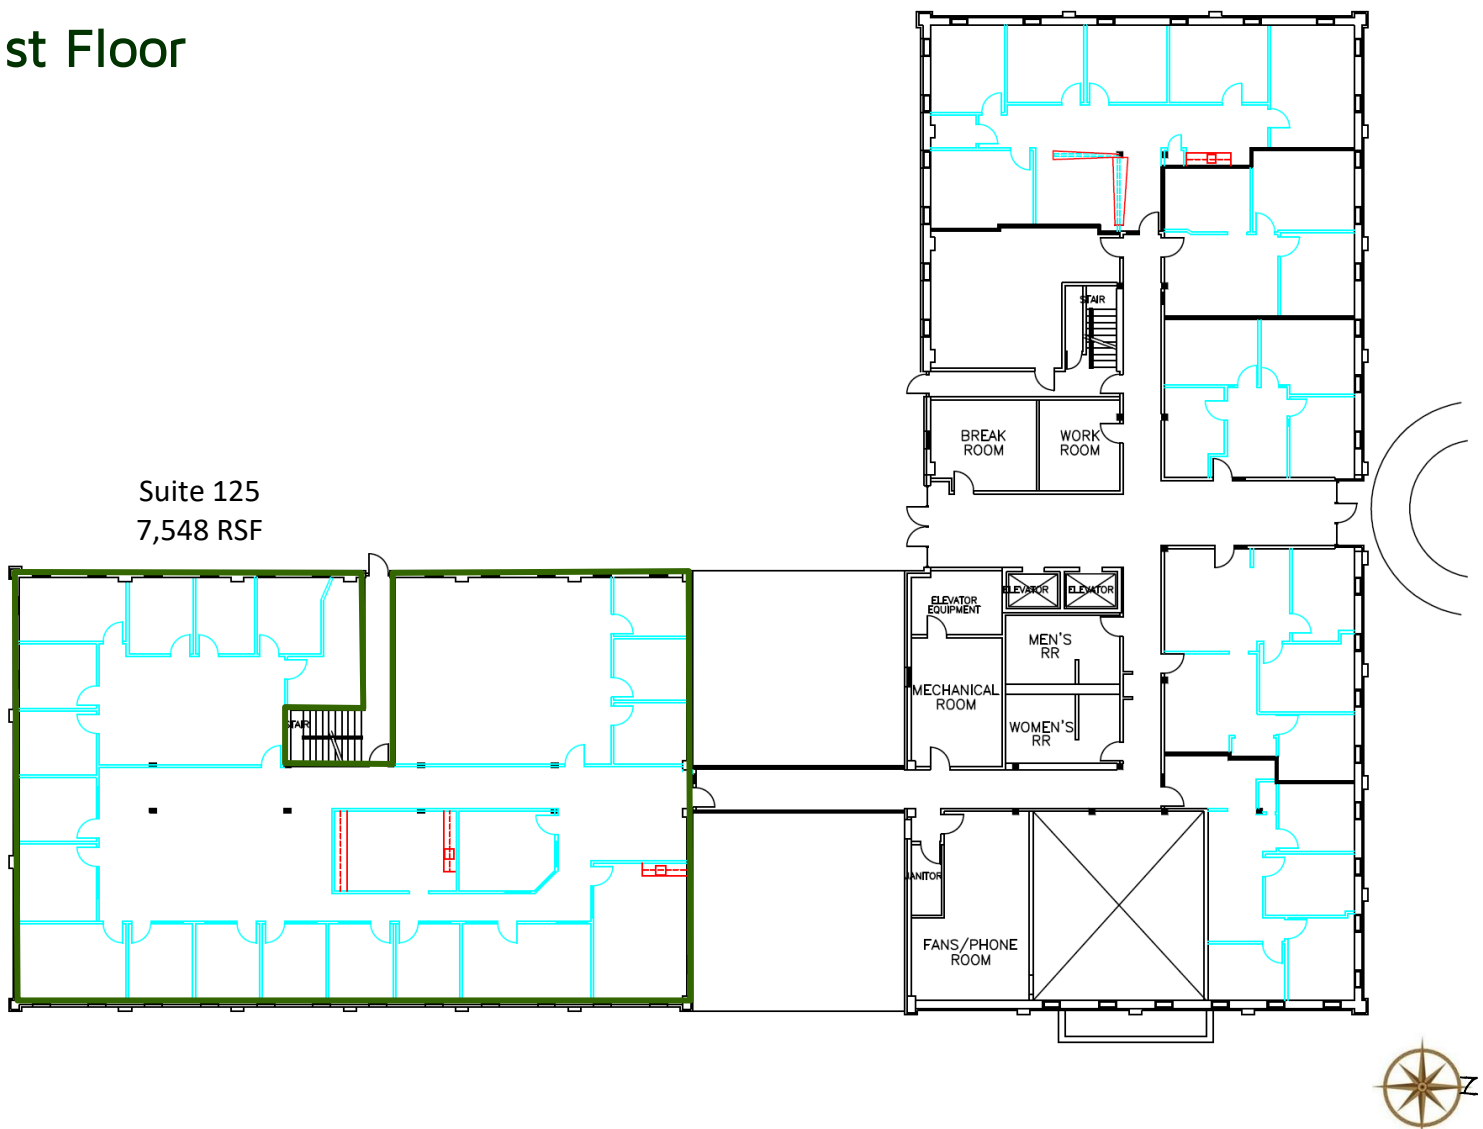

Cloverleaf 5

Available Space | 6701 West 64th Street

Building Specs: 52,929 square feet
3 floors

Available Suites

<u>Space</u>	<u>Size</u>
Suite 125	7,548 RSF
Suite 218	374 RSF
Suite 221	1,328 RSF
Suite 223	576 RSF
Suite 322	1,527 RSF

1st Floor

Suite 125
7,548 RSF

Cloverleaf 5

Available Space | 6701 West 64th Street

2nd Floor

3rd Floor