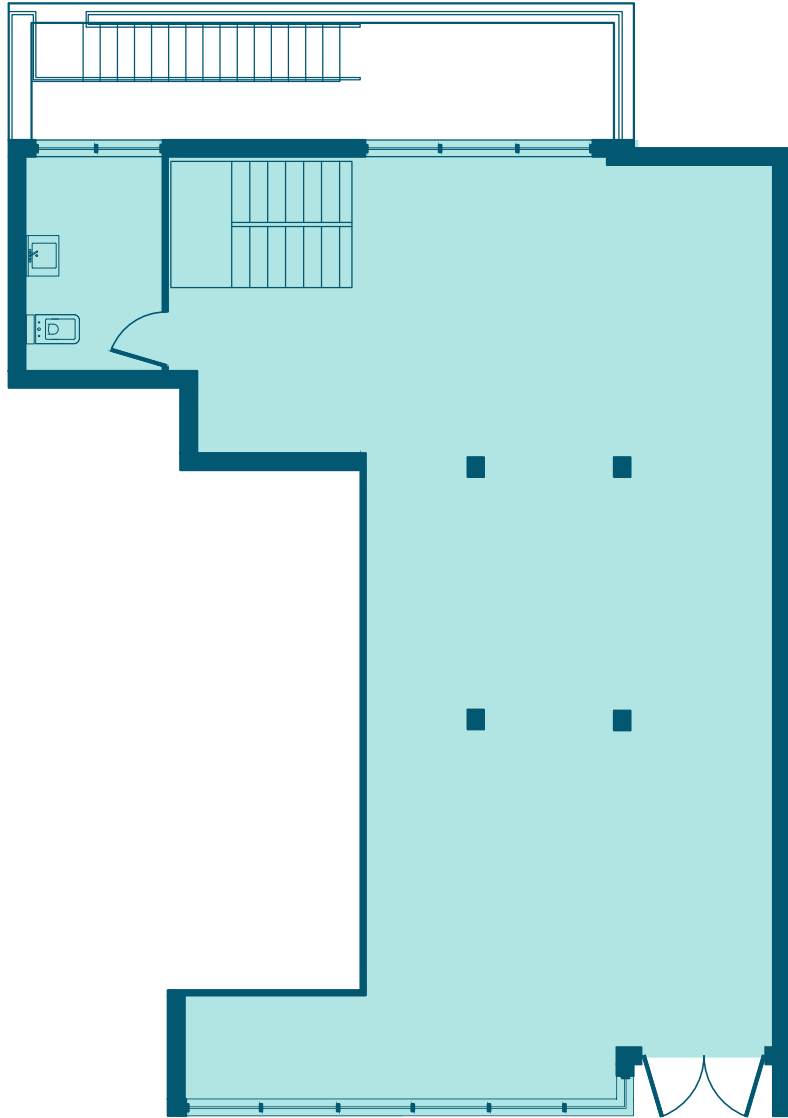

WILLIAMSBURG BROOKLYN

650 METROPOLITAN AVE

FLOORPLANS & DETAILS

GROUND FLOOR - 1,417 SF