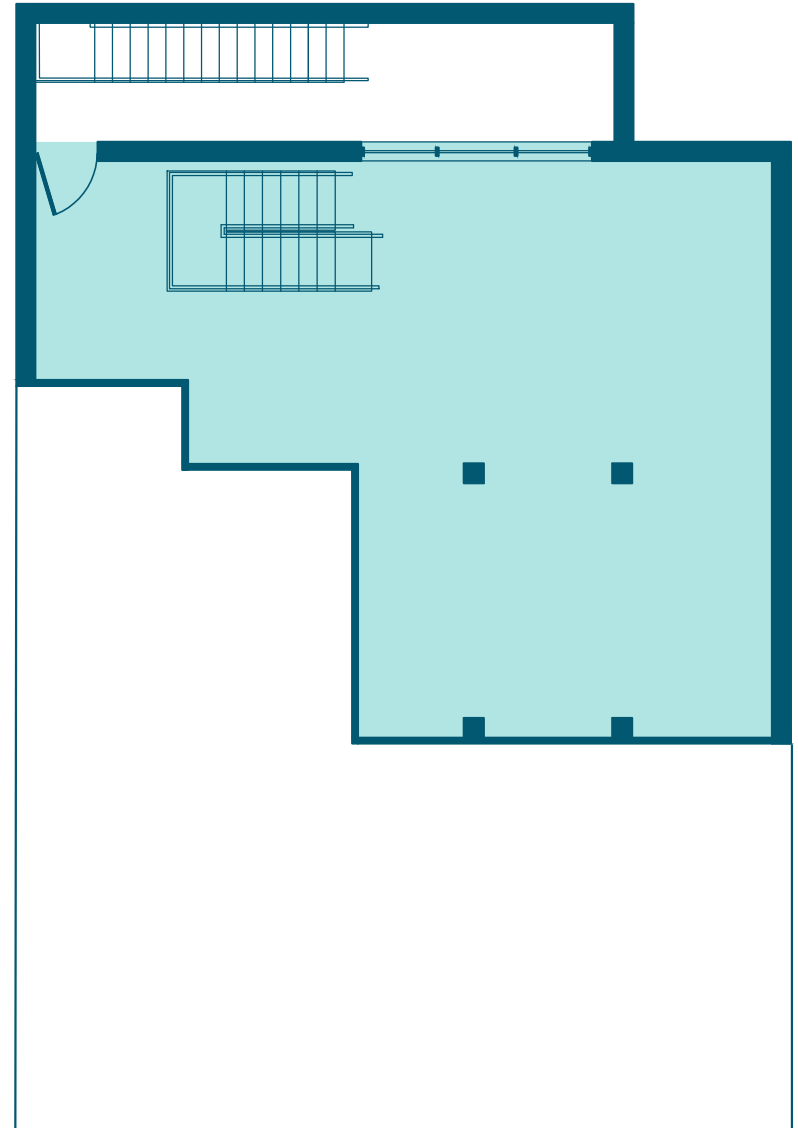

LOWER LEVEL - 858 SF