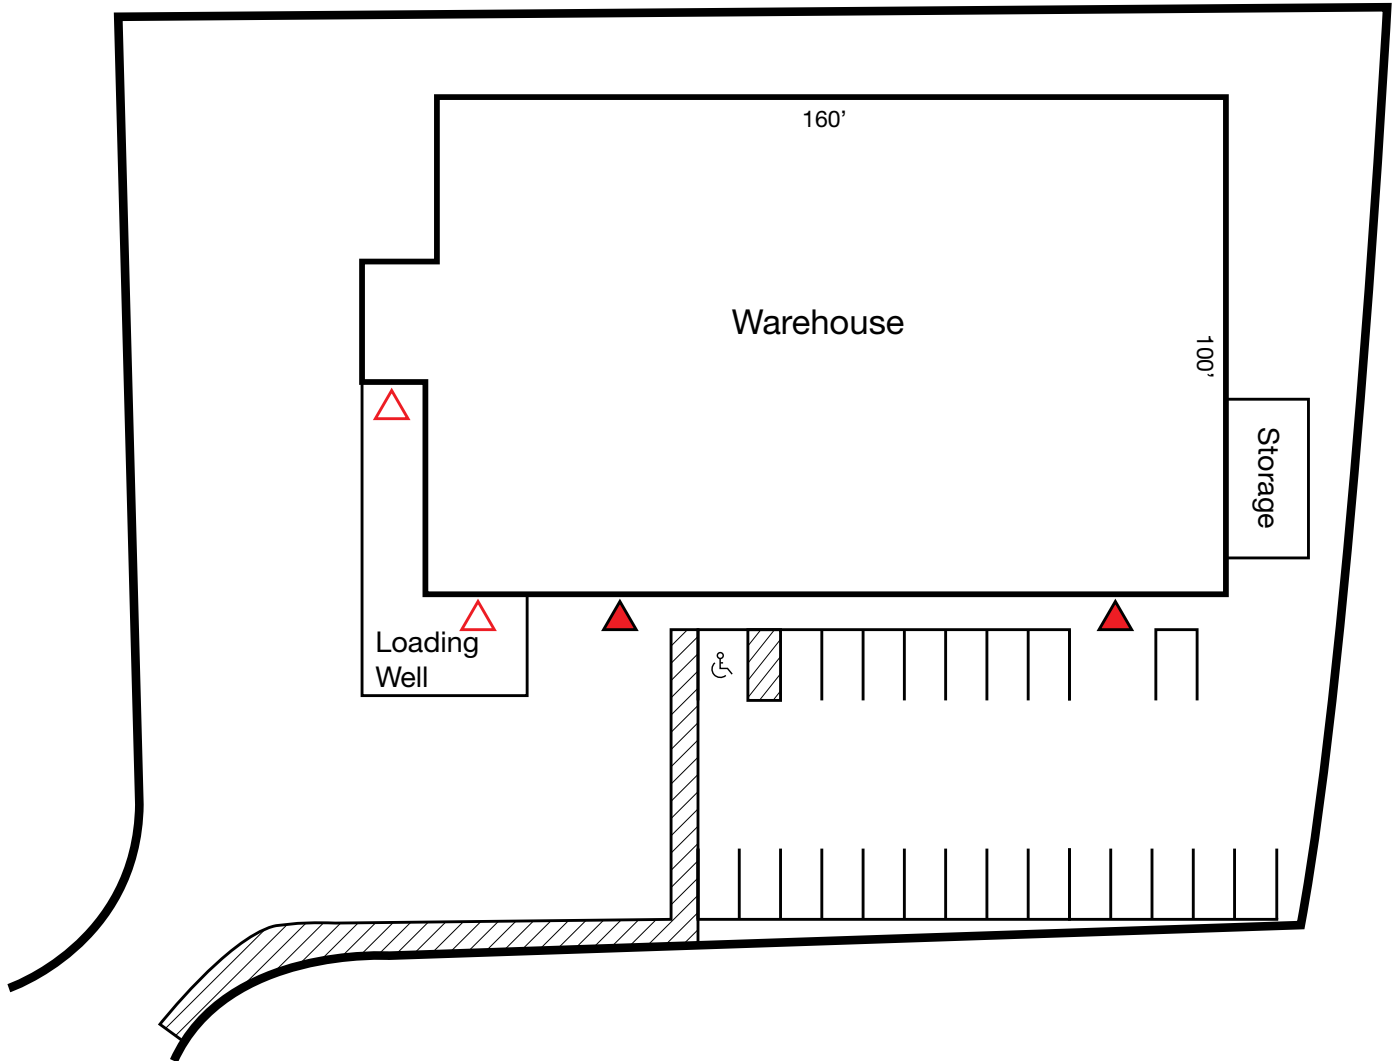

Seattle Automotive Distributing Facility

Contact

Matthew P. Henn
Senior Vice President
206.890.7800
mhenn@kiddermathews.com

Matthew Hagen
Senior Vice President
425.283.5782
mhagen@kiddermathews.com