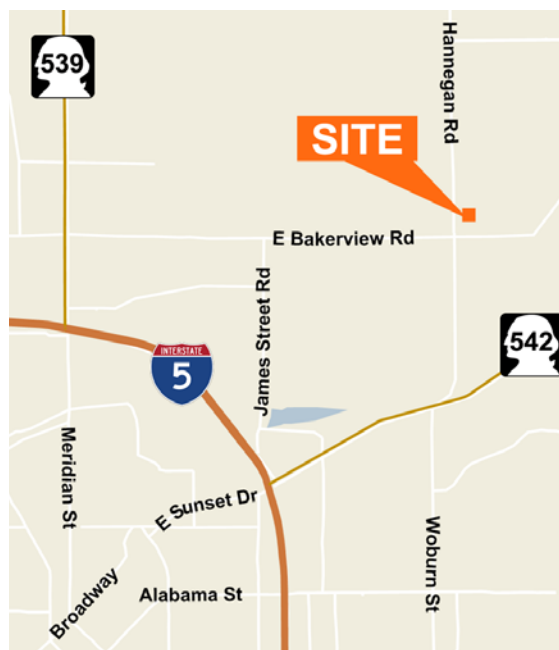

For Sale or Lease

Seattle Automotive Distributing Facility

4120 Hannegan Rd
Bellingham, WA

16,000 SF stand alone building

1.49 acre site

Dock high and grade level
loading

High image building, recent
construction

Heavy power

Fenced, secure site

Floor plan on reverse

Aggressively priced

Location

Contact

Matthew P. Henn
Senior Vice President
206.890.7800
mhenn@kiddermathews.com

Matthew Hagen
Senior Vice President
425.283.5782
mhagen@kiddermathews.com