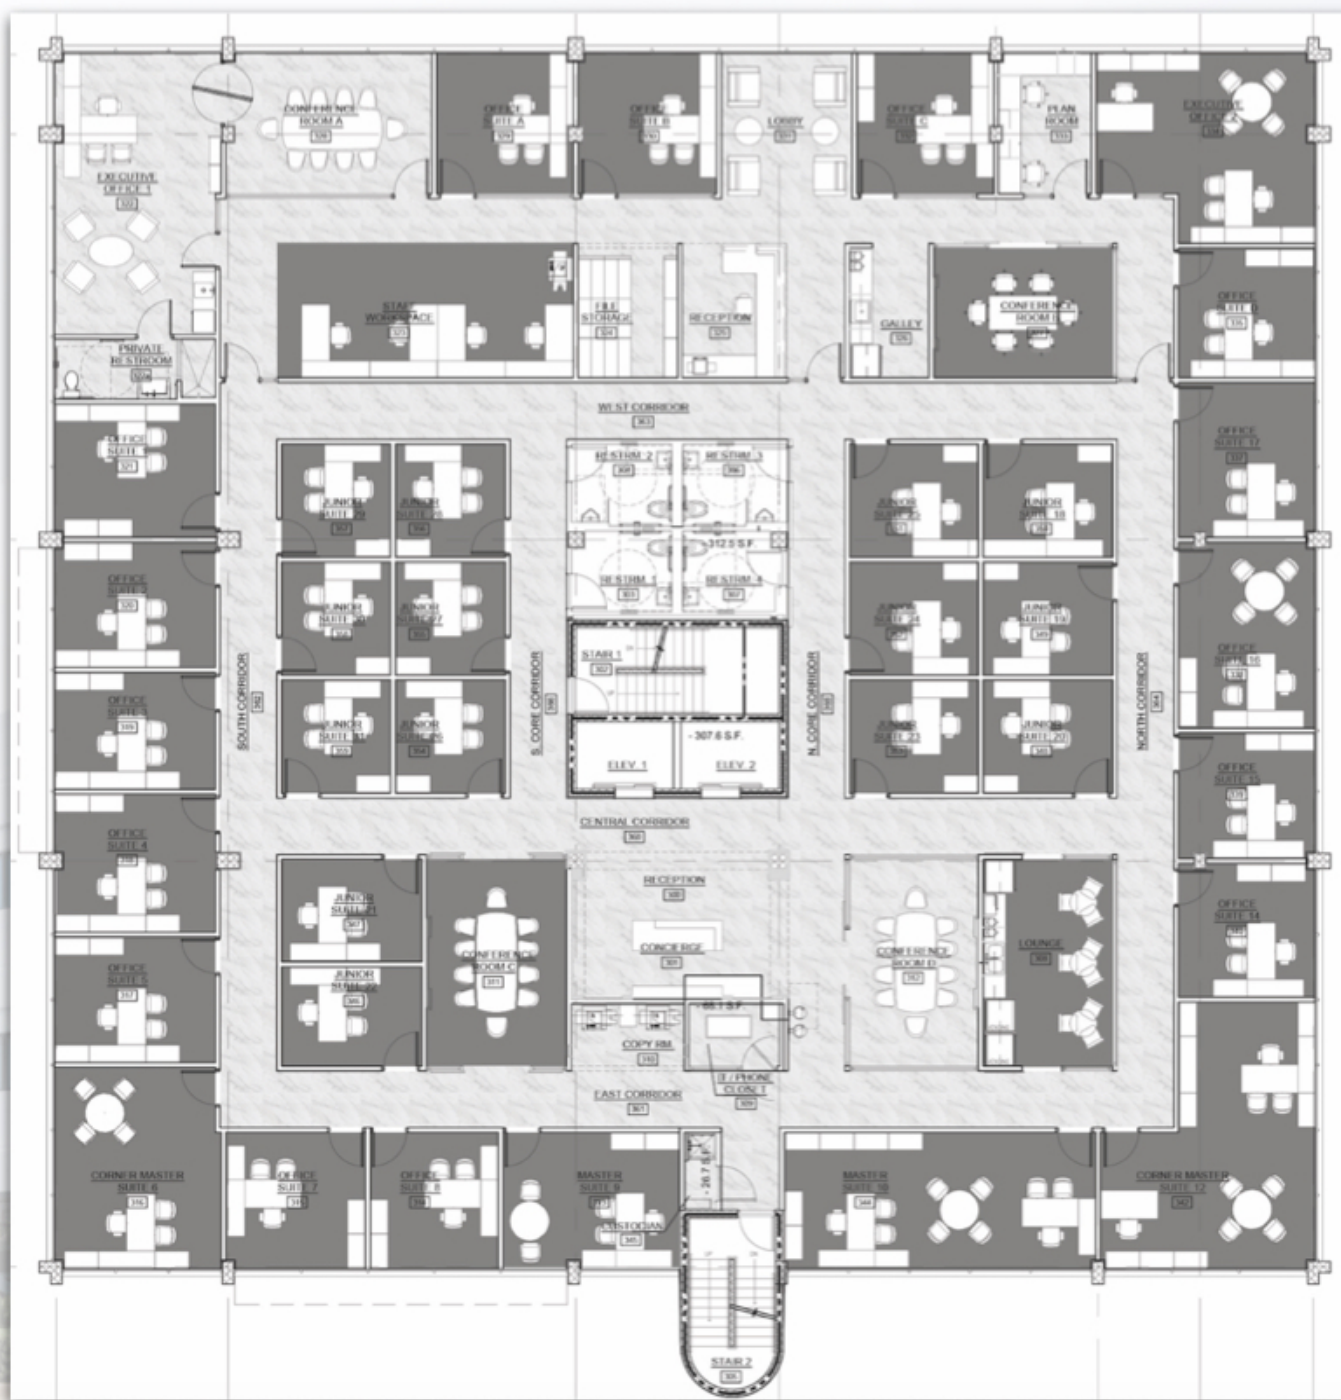

Floor Plan | 955 South Federal Highway Fort Lauderdale

NativeRE.com | 954.595.2999