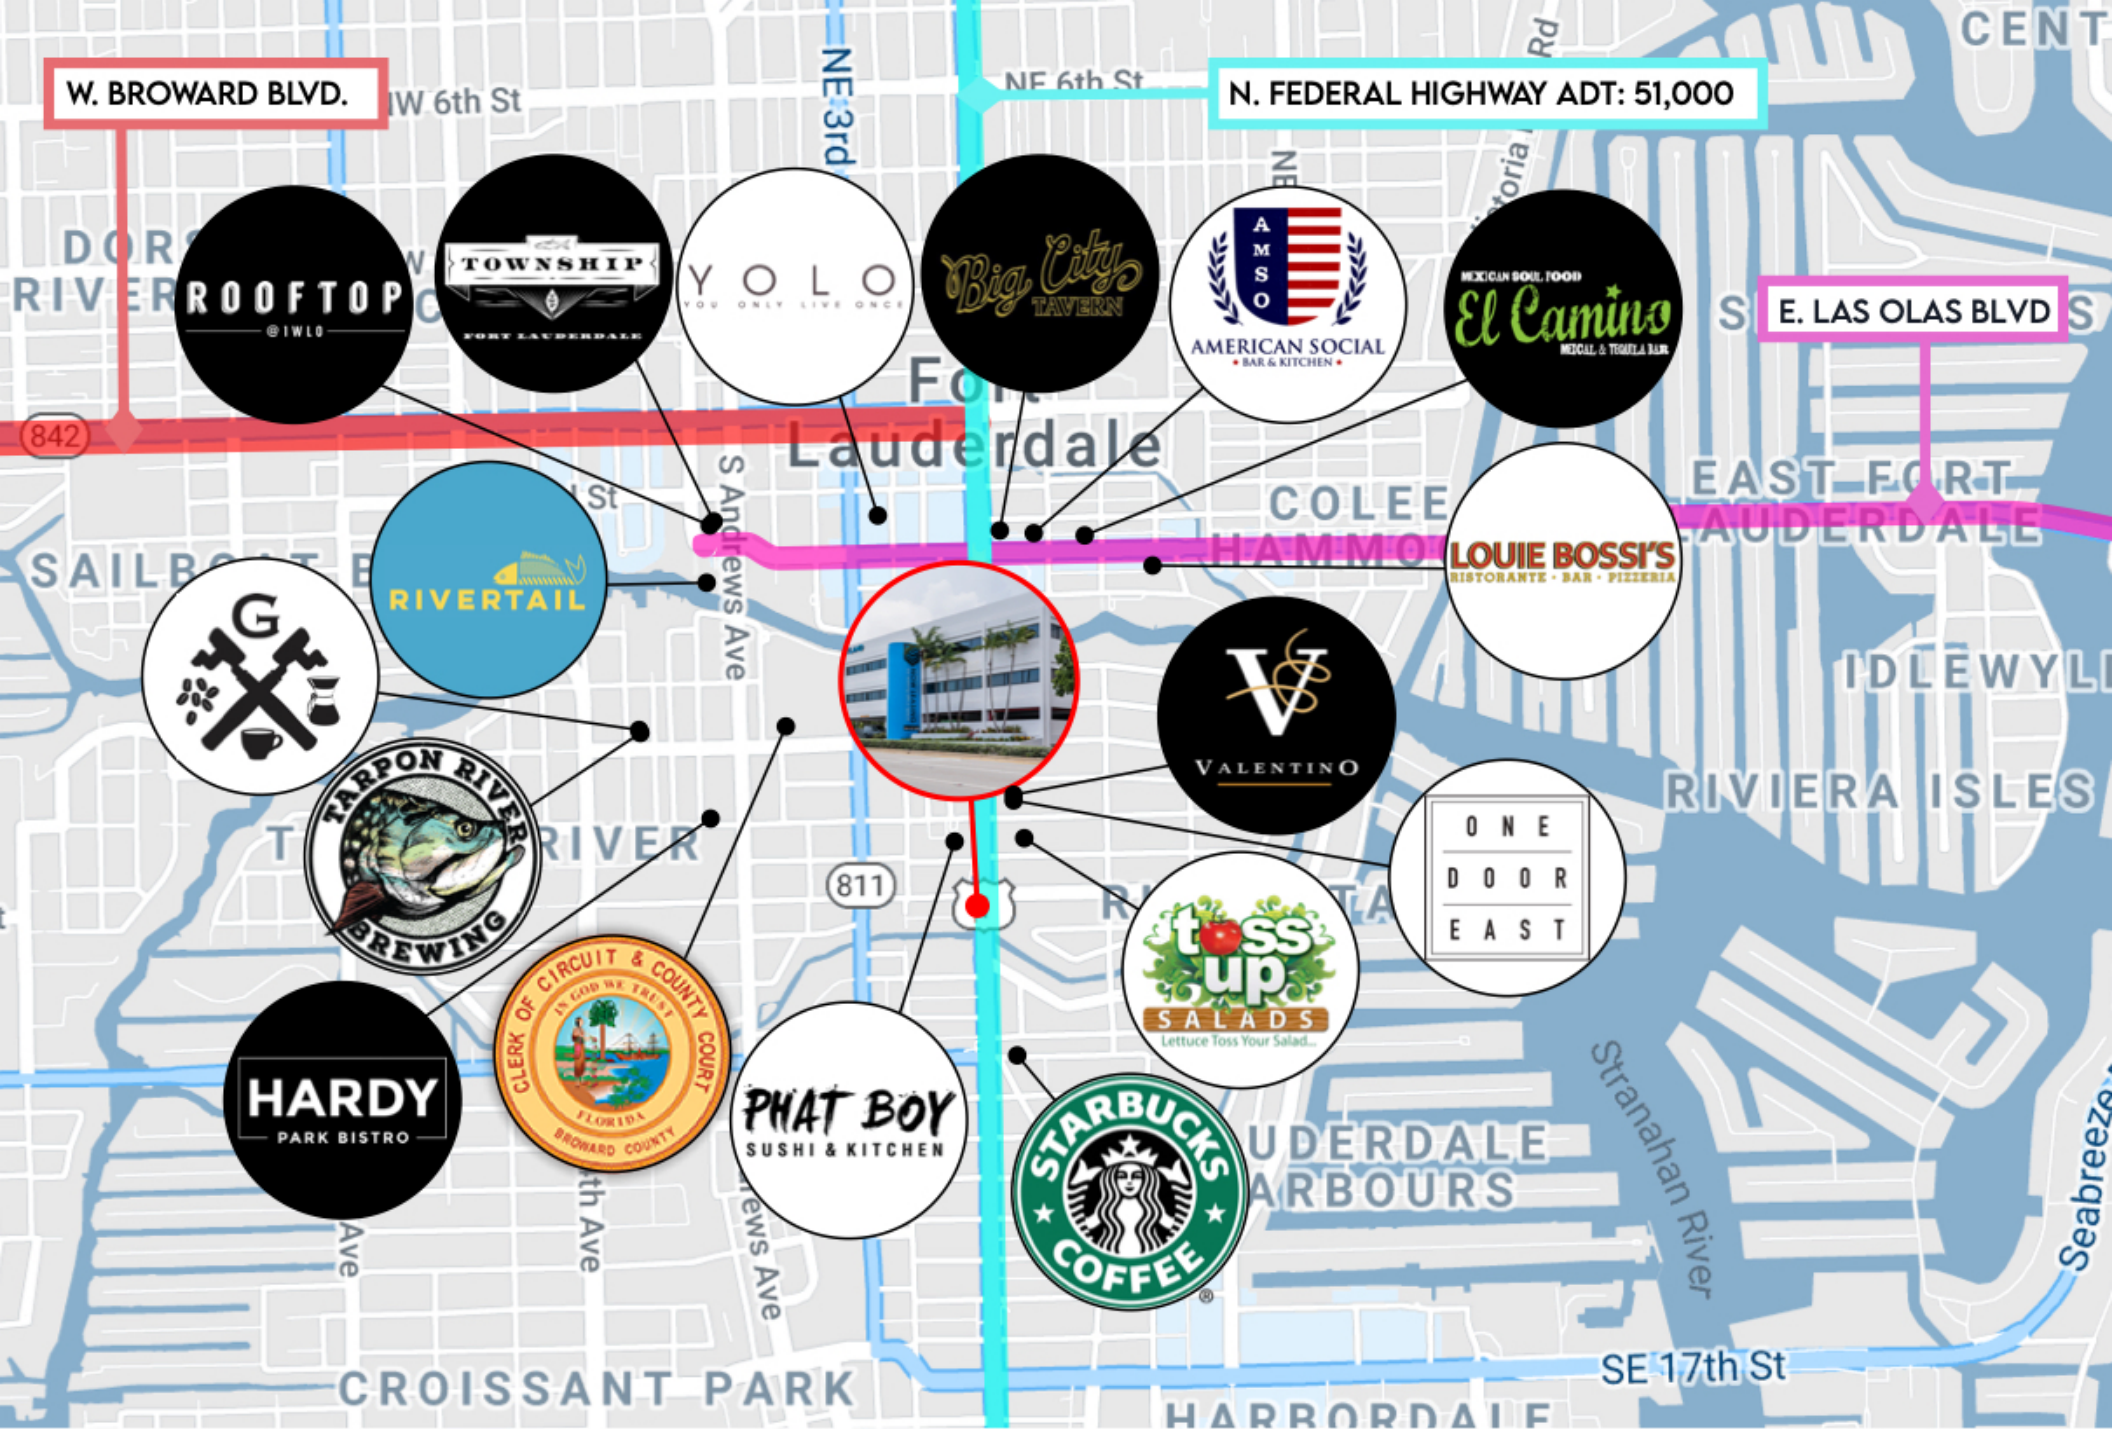

W. BROWARD BLVD.

N. FEDERAL HIGHWAY ADT: 51,000

E. LAS OLAS BLVD

Aerial Map | 955 South Federal Highway Fort Lauderdale

NativeRE.com | 954.595.2999