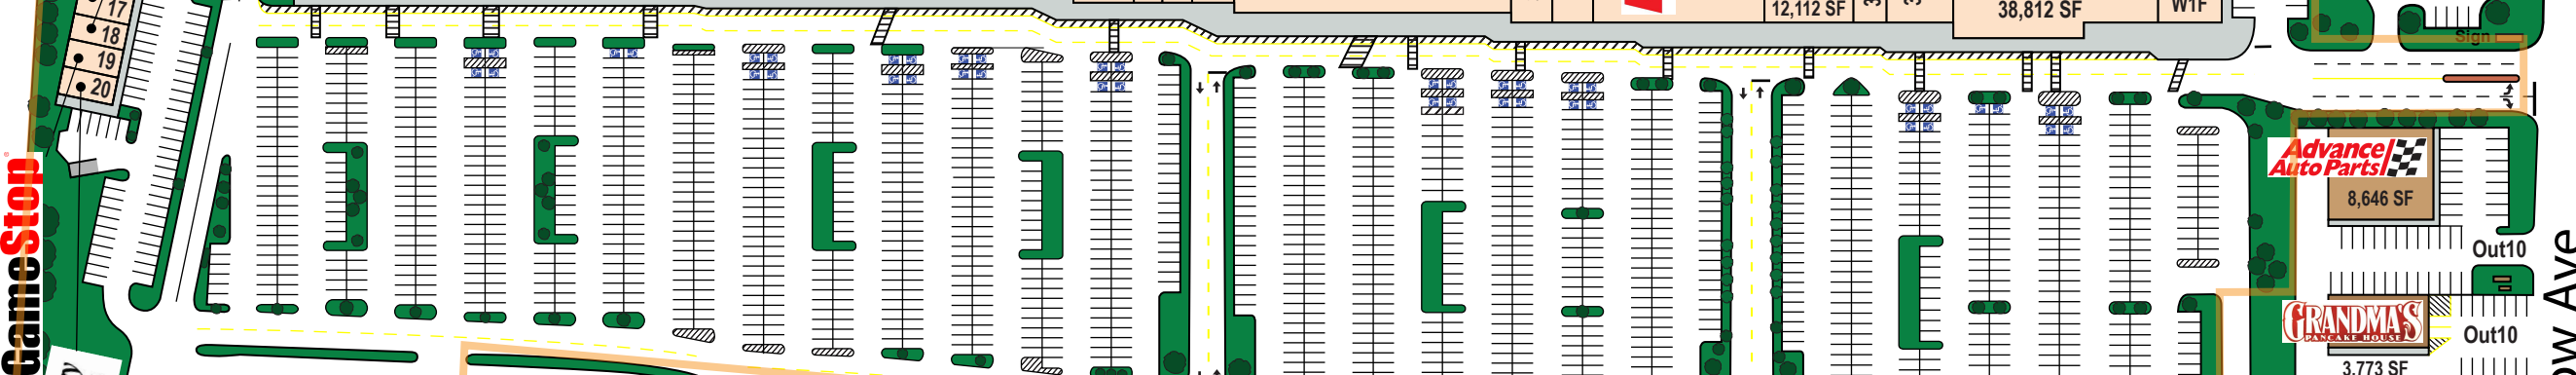

2,582 SF
KAY
JEWELERS

Jackson Plaza
377 W Jackson St,
Cookeville, TN
38501

BEAST
THE SPORTS NUTRITION

BTBA

SUPERCUTS

JJ
JIMMY JOHN'S

Bellacino's
Pizza & Grinders

- 377-W-1-A Beast Nutrition (#01A Ise) 1,228 SF
- 377-W-1-B Chiropractor 1,215 SF
- 377-W-1-C SuperCuts 1,215 SF
- 377-W-1-D Jimmy Johns 1,600 SF
- 377-1-E Available 818 SF
- 377-1-F Bellacino's Pizza 2,936 SF

VISIONWORKS 3,900 SF

PLATO'S CLOSET 3,780 SF

MILLENNIUM 3,355 SF

CATO 3,000 SF

Party City 377-3B 12,112 SF

Food Lion 377-2 38,812 SF

W1A, W1B, W1C, W1D, W1E, W1F

Out11 7,018 SF

beik 377-6 59,019 SF

Dunham's SPORTS 377-4 34,600 SF

PLATO'S CLOSET 3,780 SF

MILLENNIUM 3,355 SF

CATO 3,000 SF

Party City 377-3B 12,112 SF

Food Lion 377-2 38,812 SF

Out11 7,018 SF

FIRST VOLUNTEER BANK

Out1 15,146 SF

BAM! BOOKS-A-MILLION

Out2 10,498 SF

DUNCAN'S FAMILY CLOTHING

Out3 3,680 SF

ZAXBY'S

Out4 6,117 SF