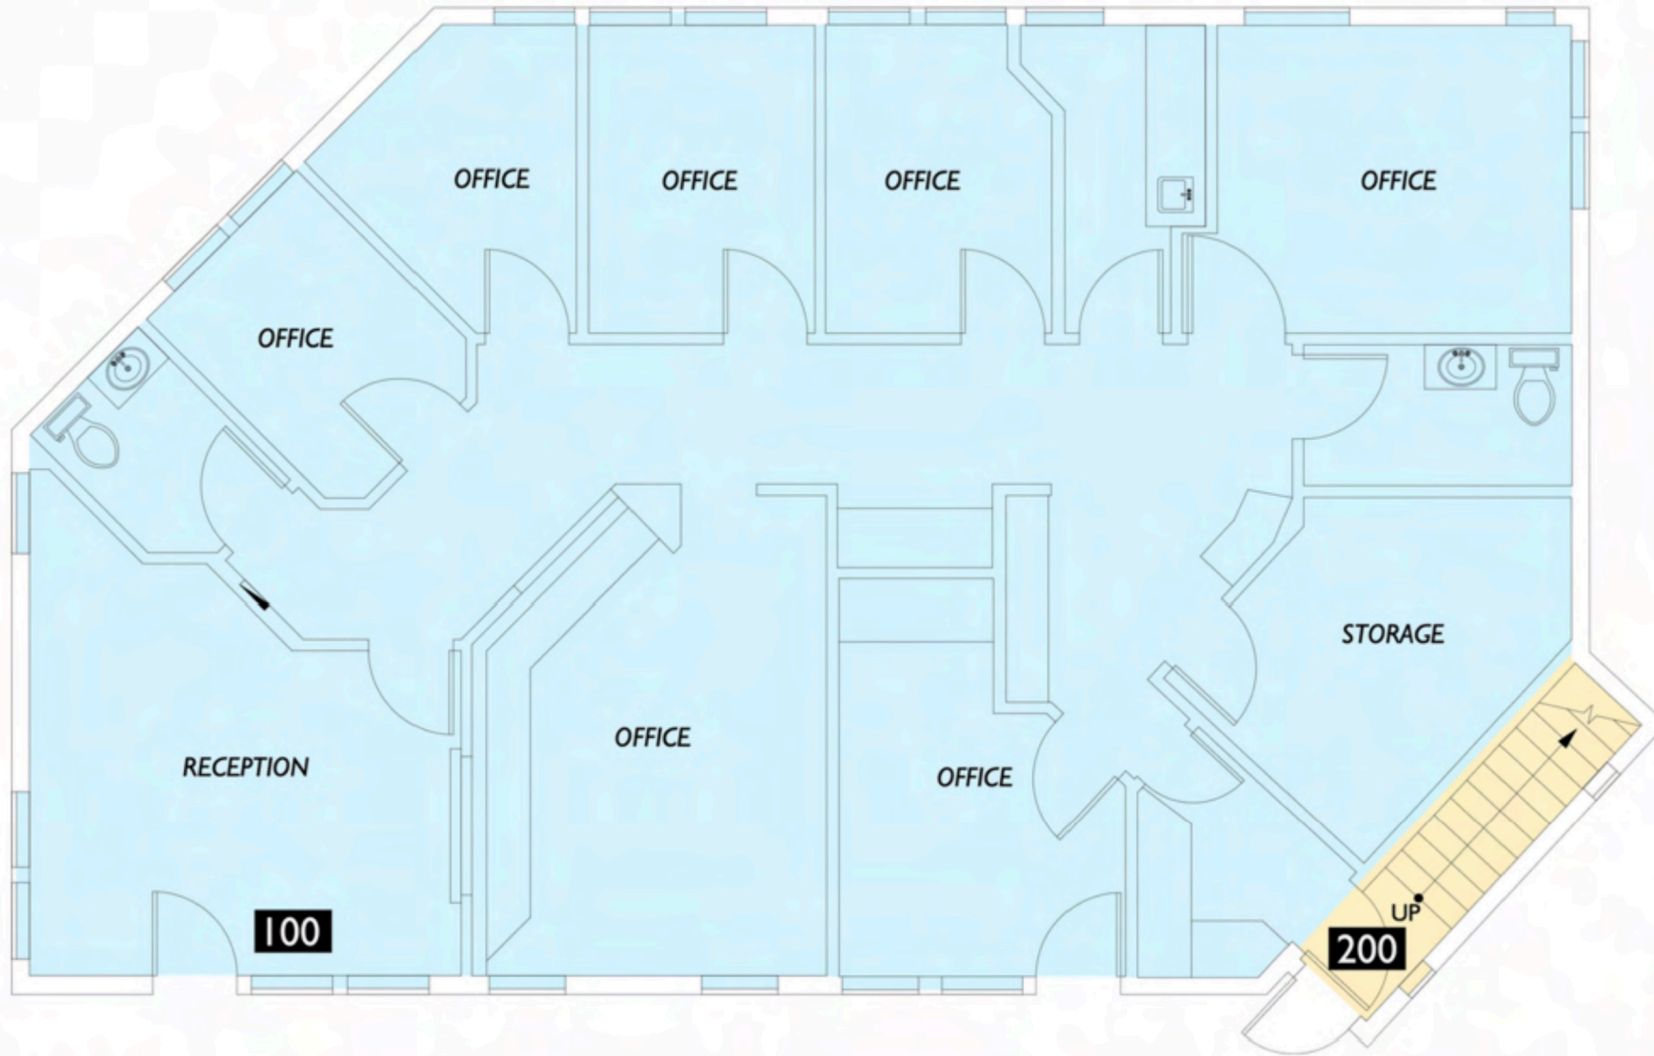

TOTAL SPACE: 2387 SQ FT

1st Floor: 1732 SF

2nd Floor: 655 SF