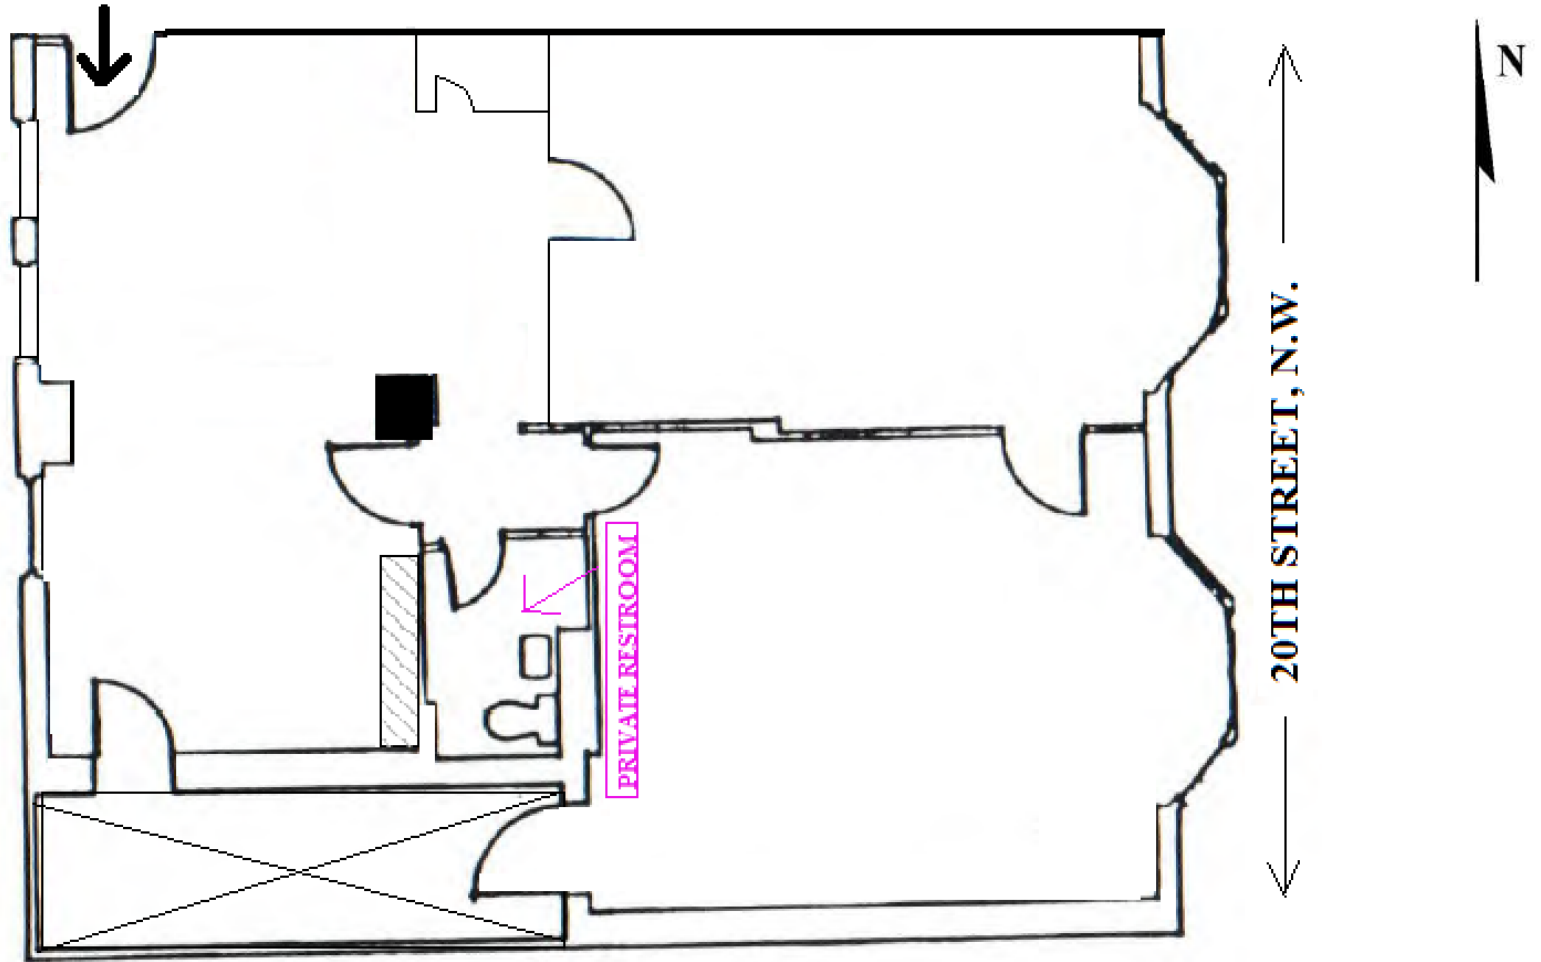

THE TORONTO BUILDING (2000 P STREET, N.W.)

SUITE 600

1,168 RSF

SUITE 600 ENTRANCE

NOT TO SCALE. IMAGE AND DIMENSIONS ARE APPROXIMATE AND SUBJECT TO VERIFICATION.

07/21/20