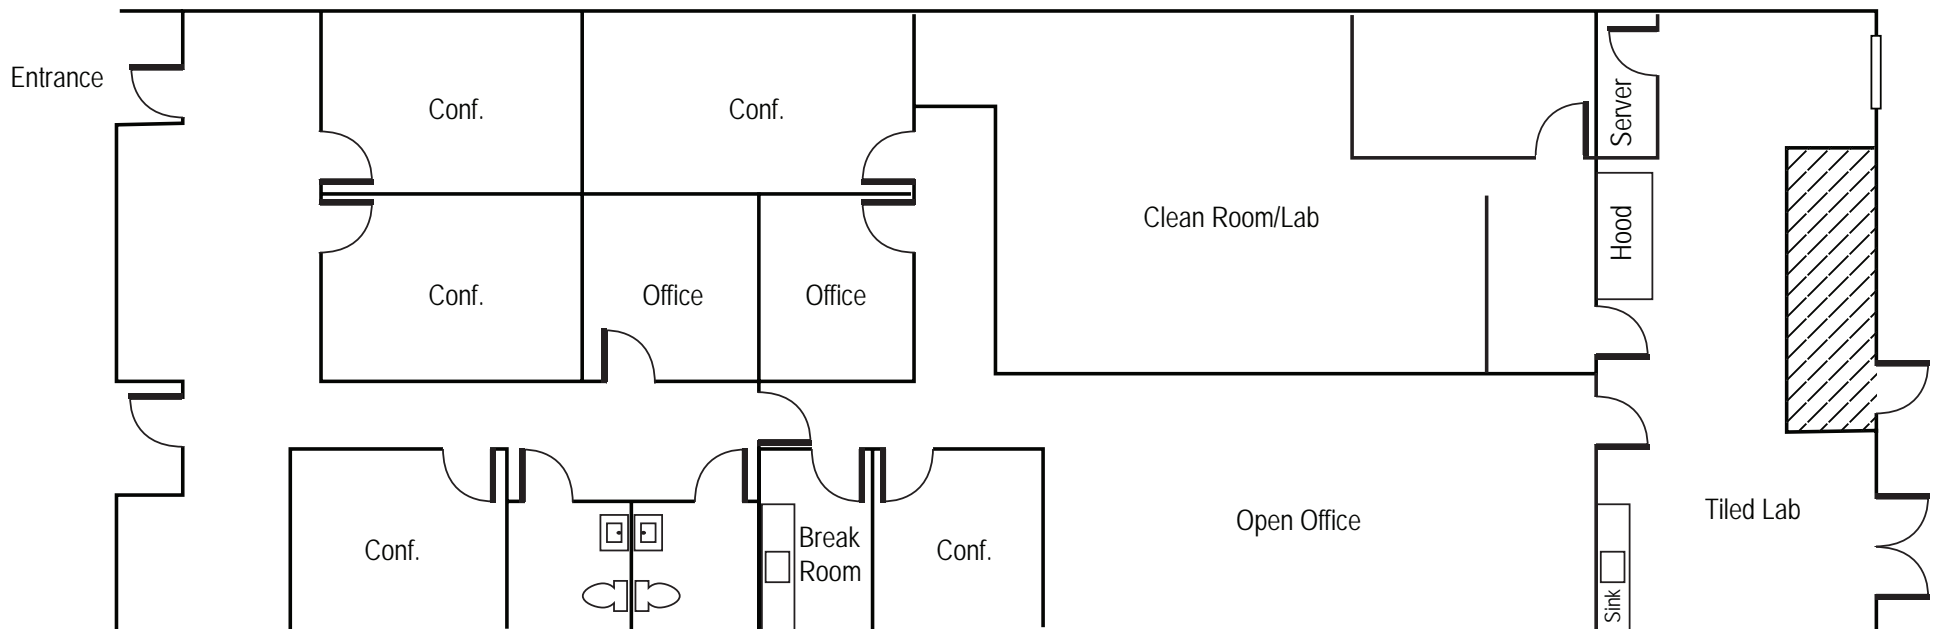

19-0230.09/19

- Good Mix of Office/R&D/Lab Space
- ±3,609 SF
- 4/1000 Parking
- Available Now
- ±320 SF Class 10,000 Clean Room
- Monument Signage Available with Freeway Frontage - +200,000 Cars/Day
- Direct Access to Highway 101, Palo Alto Baylands and Bike Trails
- Conveniently Located - Walking Distance to Adobe Creek Loop Trail Pedestrian Underpass Connecting East and West Bayshore
- Lab Benches and Office Furniture Available
- Air Compressor Available
- Ability to Add Additional Sink in Tiled Lab Area