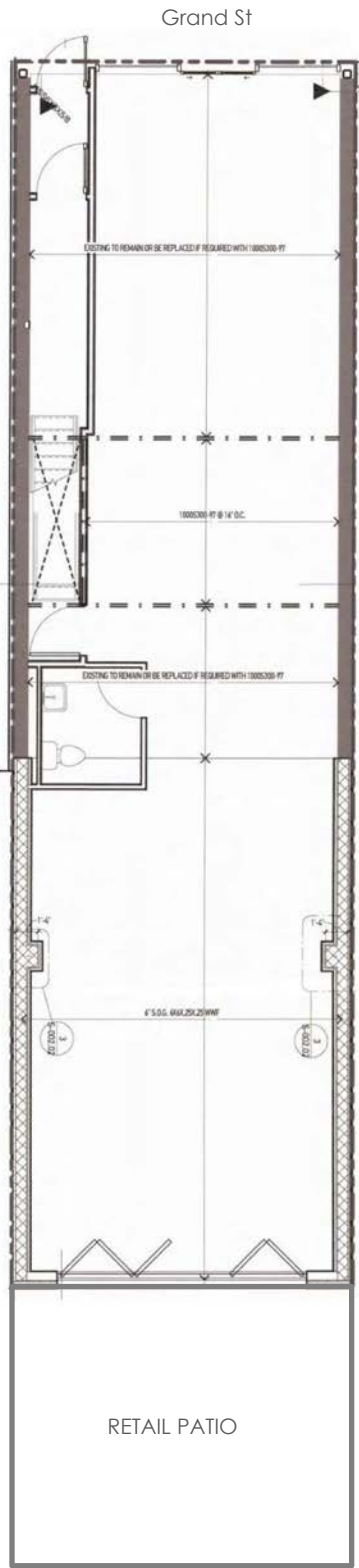

243

Grand St

Driggs Ave & Roebling St

LEVITAN

Gus Jenkins

917.445.3974

gus@levitanrealestate.com

Peter Levitan

917.837.2916

peter@levitanrealestate.com