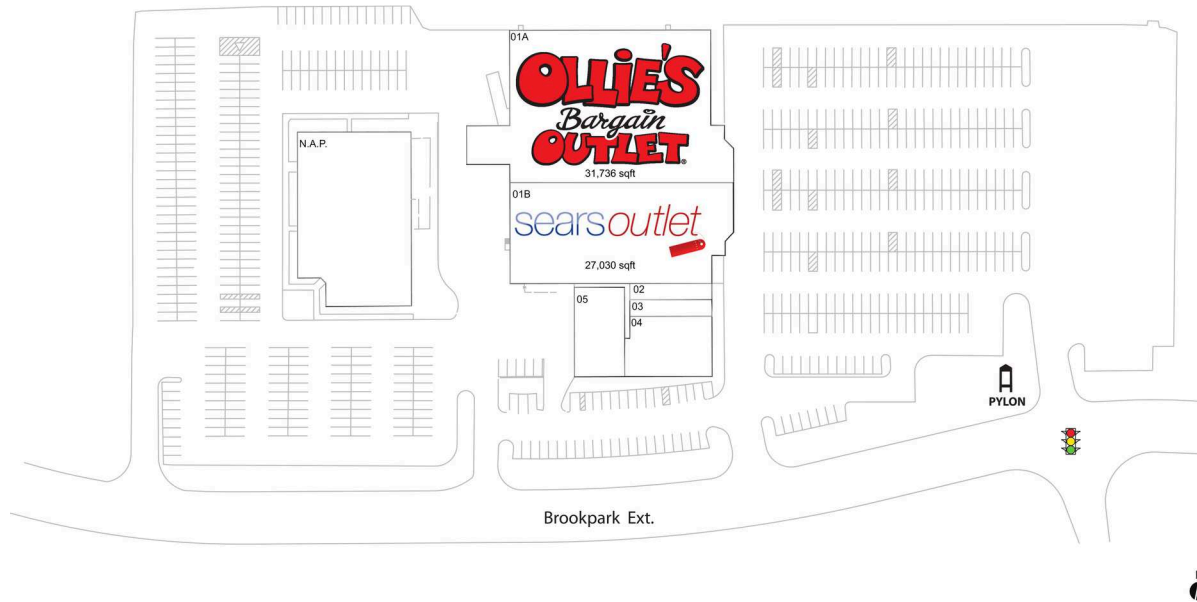

# THE SHOPPES AT NORTH OLMSTED

41.420388, -81.919270  
26662 Brookpark Extension | North Olmsted, OH 44070

CENTER SIZE: 70,003 SF

DEMOGRAPHICS	1 MILE	3 MILE	5 MILE
👤	9,216	64,137	170,677
🏠	3,721	26,839	71,076
💰	\$78,814	\$90,597	\$89,866

Close proximity to Great Northern Mall with national anchors including Macy's, Dillard's, Sears, JCPenney & Dick's Sporting Goods

Anchored by Ollie's Bargain Outlet and Sears Outlet

Accessible from 4 points of ingress/egress including two signalized entrances

# THE SHOPPES AT NORTH OLMSTED

41.420388, -81.919270  
26662 Brookpark Extension | North Olmsted, OH 44070

## CURRENT RETAILERS

N.A.P.	N.A.P.	
01A	Ollie's Bargain Outlet	31,736 SF
01B	Sears Outlet	27,030 SF
02	Hair and Now Salon	1,277 SF
03	Suburban Collision	1,516 SF
04	Recess	5,208 SF
05	North Olmsted License Bureau	4,645 SF