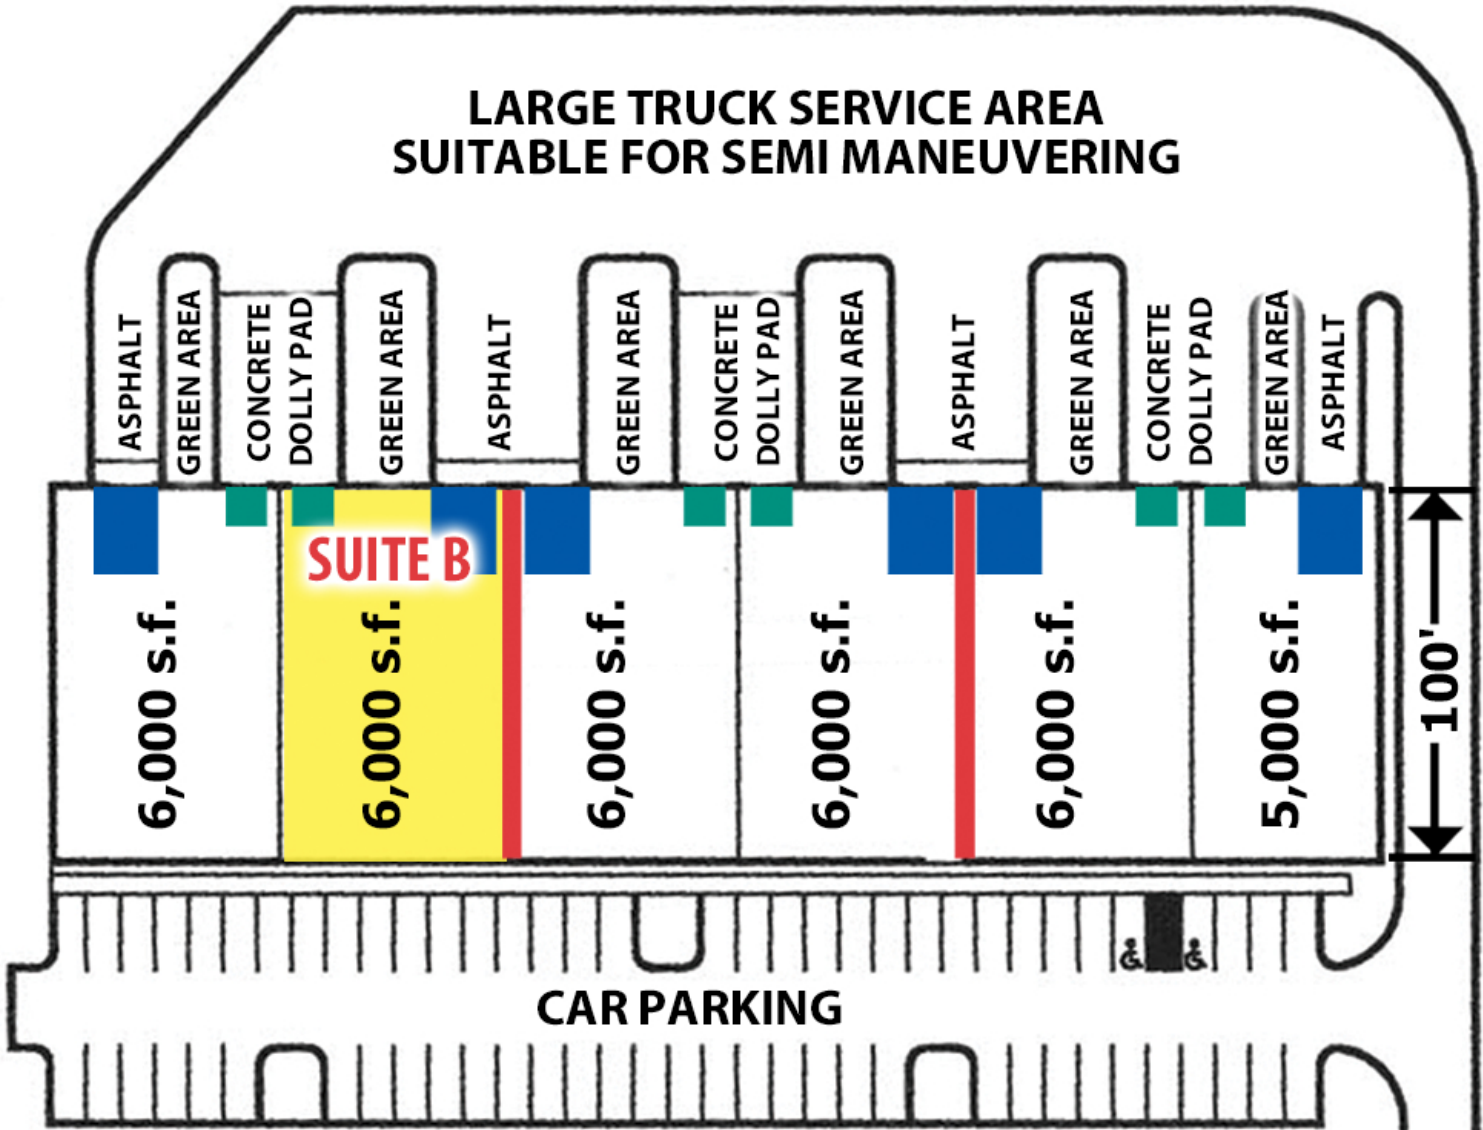

- 6,000 sq ft • +/- 600 sq ft Office • 60' wide x 100' deep • 1 Dock, 1 Drive-In
- 35,000 sq ft Building • 22' Ceiling Height • Dock and Drive-In Each Suite
- 8' Perimeter Block Wall w/ Insulated Metal Roof to Deck • Provided Parking for 76 Cars
 - 200 Amp, 120/208 Volt, 3 Phase • 6" Poured Concrete Floor
- Metal Standing Seam Roof w/ 6" Fiberglass Insulation • Within 5 Miles of I-270 and SR 33
- Located within minutes of Groveport, Obetz, Canal Winchester, Pickerington & Lancaster

FOR LEASE

5710 GreenPointe Drive North

GreenPointe Business Park - Suite B
Groveport, Ohio 43125

MARK F. TAGGART CO.
Property Management • Sales • Leasing • Development

- = DOCK
- = DRIVE-IN DOOR
- = FIRE WALL
- = AVAILABLE

LARGE TRUCK SERVICE AREA SUITABLE FOR SEMI MANEUVERING

For or more information regarding this property please contact:

MARK F. TAGGART CO.

942-A Freeway Drive North
Columbus, OH 43229
614.846.2993
www.mftco.com