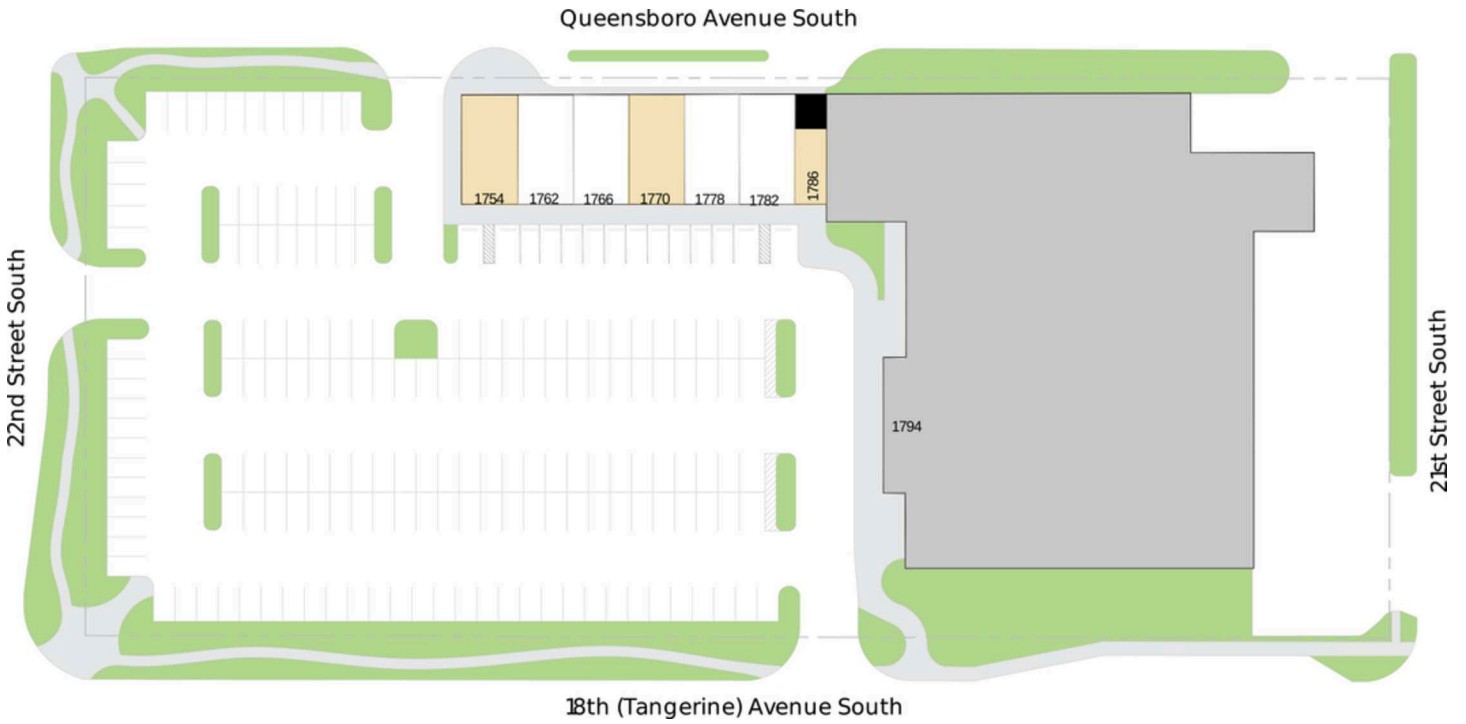

Overview

- Recently underwent a \$1.3 million redevelopment
- Less than 2 miles from All Children’s Hospital and less than 3 miles from the University of South Florida St. Petersburg campus

Demos	3 Miles	5 Miles	7 Miles
Population	112,476	227,710	332,014
Households	50,201	100,428	150,319
Avg Household Income	\$71,171	\$74,642	\$76,040

Leasing Contact

Frank Militello
727-384-6000 ext. 3047
frank.militello@sembler.com

Traffic Counts (AADT)

18th Ave S 7,500

1754	Available	1,310	1770	Available	1,293	1786	Available	536
1762	China Star	1,293	1778	My Beauty Supply	1,293	1794	Available	39,079
1766	Cell Touch	1,293	1782	Meme's Beauty Supply	1,293			