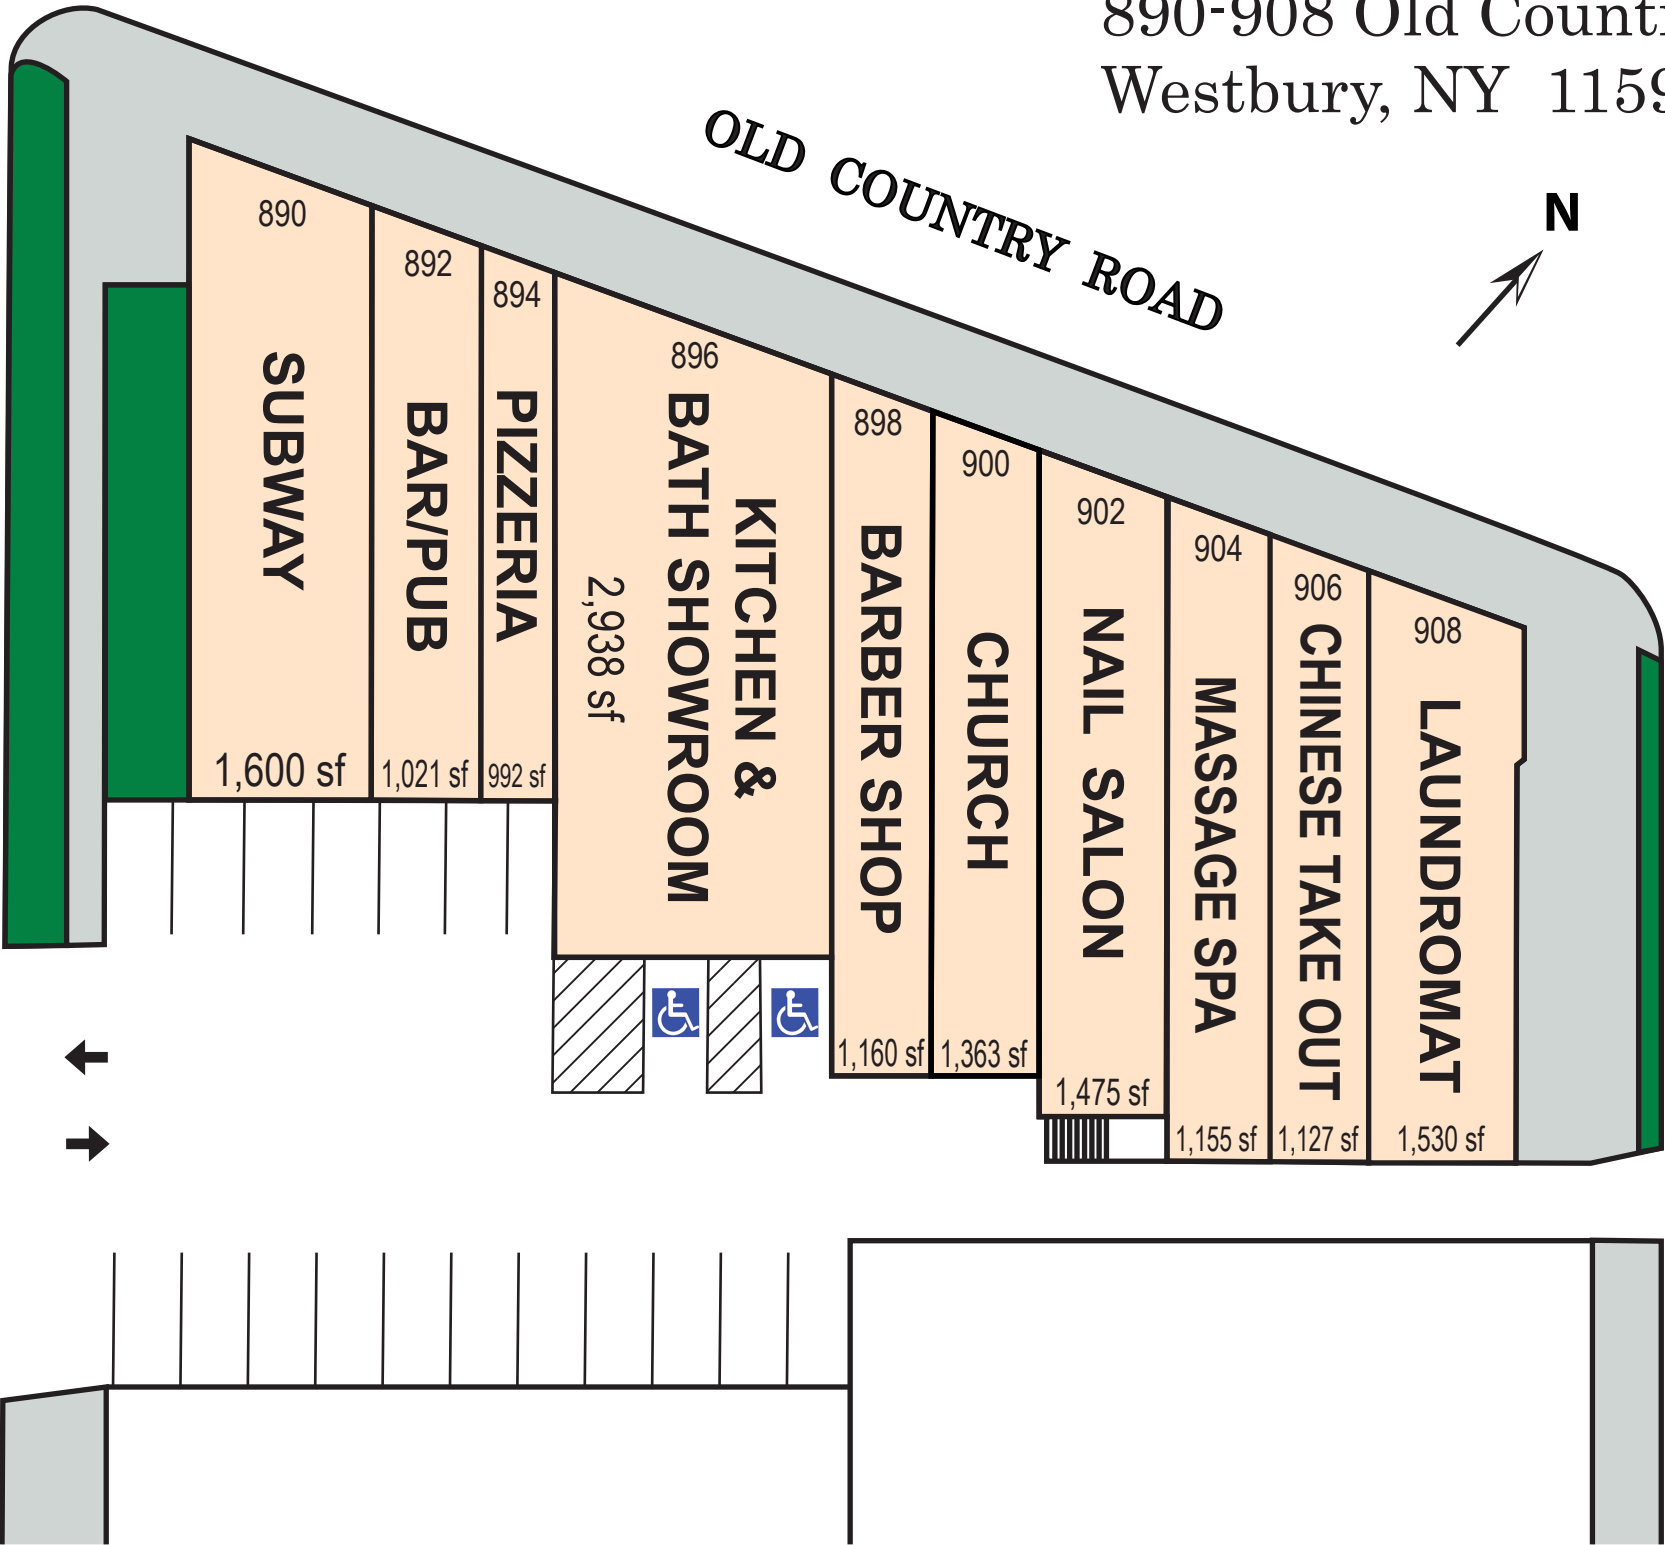

890-908 Old Country Rd
Westbury, NY 11590

N

OLD COUNTRY ROAD

MERRILLON AVENUE

BOWLING GREEN DRIVE