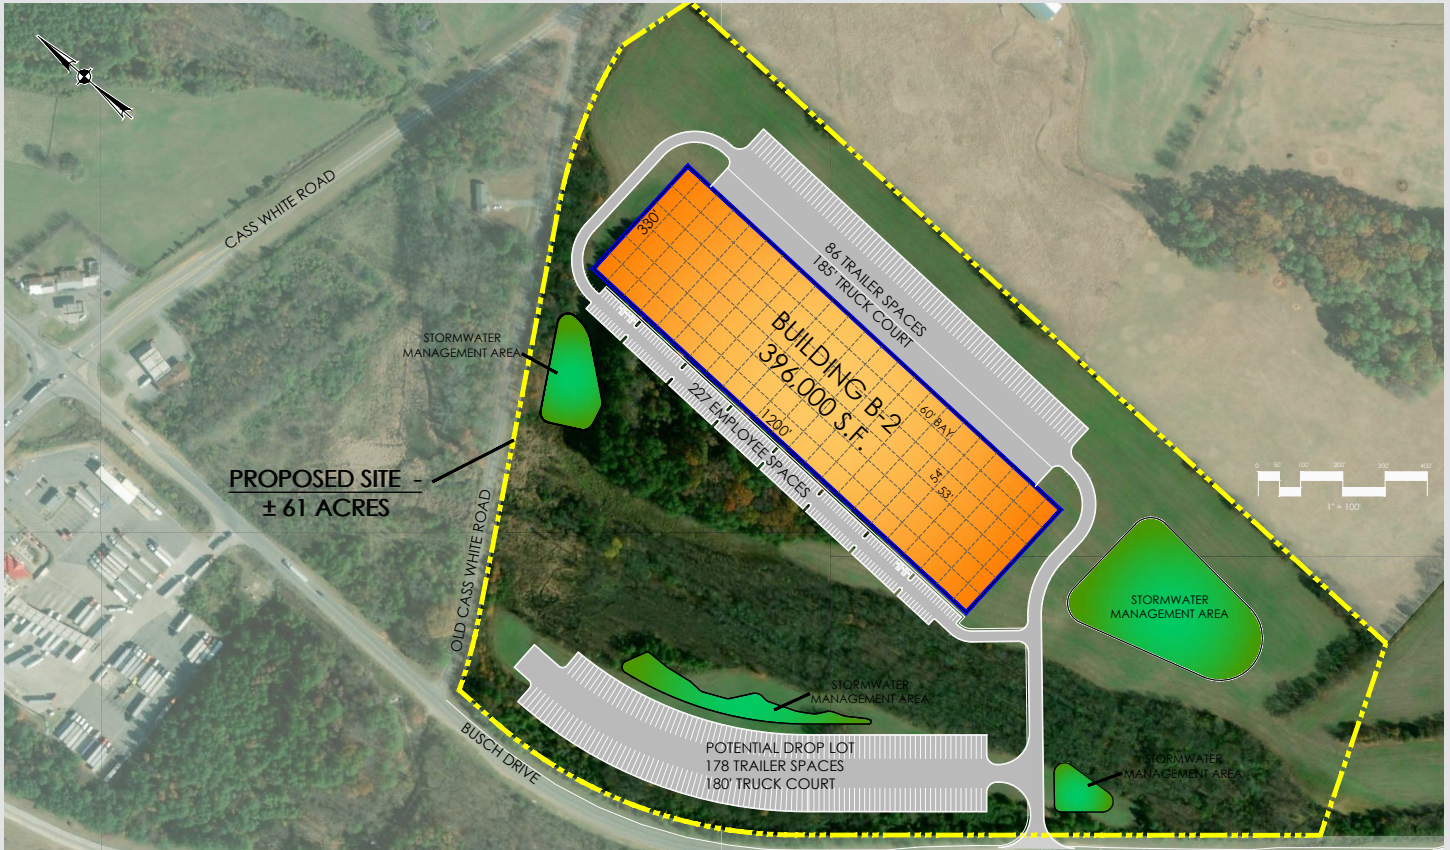

# Bartow Commerce Center

**BUILDING ONE** | 51 Busch Drive NE, Cartersville, GA 30121

Building (SF)	±328,000
Site Size (AC)	±47.12
Clearance Height	32'
Truck Court Depths	185'
Building Depths	320'
Column Spacing	54' x 52' typical
Speed Bays	60' x 52'
Slab on Grade Thickness	7" unreinforced over 6" aggregate base
Roofing	45-mil single-ply TPO mechanically fastened with 15-year warranty
Fire Protection	ESFR
Dock Doors	55 (9' x 10')
Grade Level Doors	2
Auto Parking	194
Trailer Parking	73

# Bartow Commerce Center

**BUILDING TWO** | 41 Busch Drive NE, Cartersville, GA 30121

Building (SF)	±396,000
Site Size (AC)	±56.88
Clearance Height	36'
Truck Court Depths	185'
Building Depths	330'
Column Spacing	54' x 53' typical
Speed Bays	60' x 53'
Slab on Grade Thickness	7" unreinforced over 6" aggregate base
Roofing	45-mil single-ply TPO mechanically fastened with 15-year warranty
Fire Protection	ESFR
Dock Doors	69 (9' x 10')
Grade Level Doors	2
Auto Parking	227
Trailer Parking	264