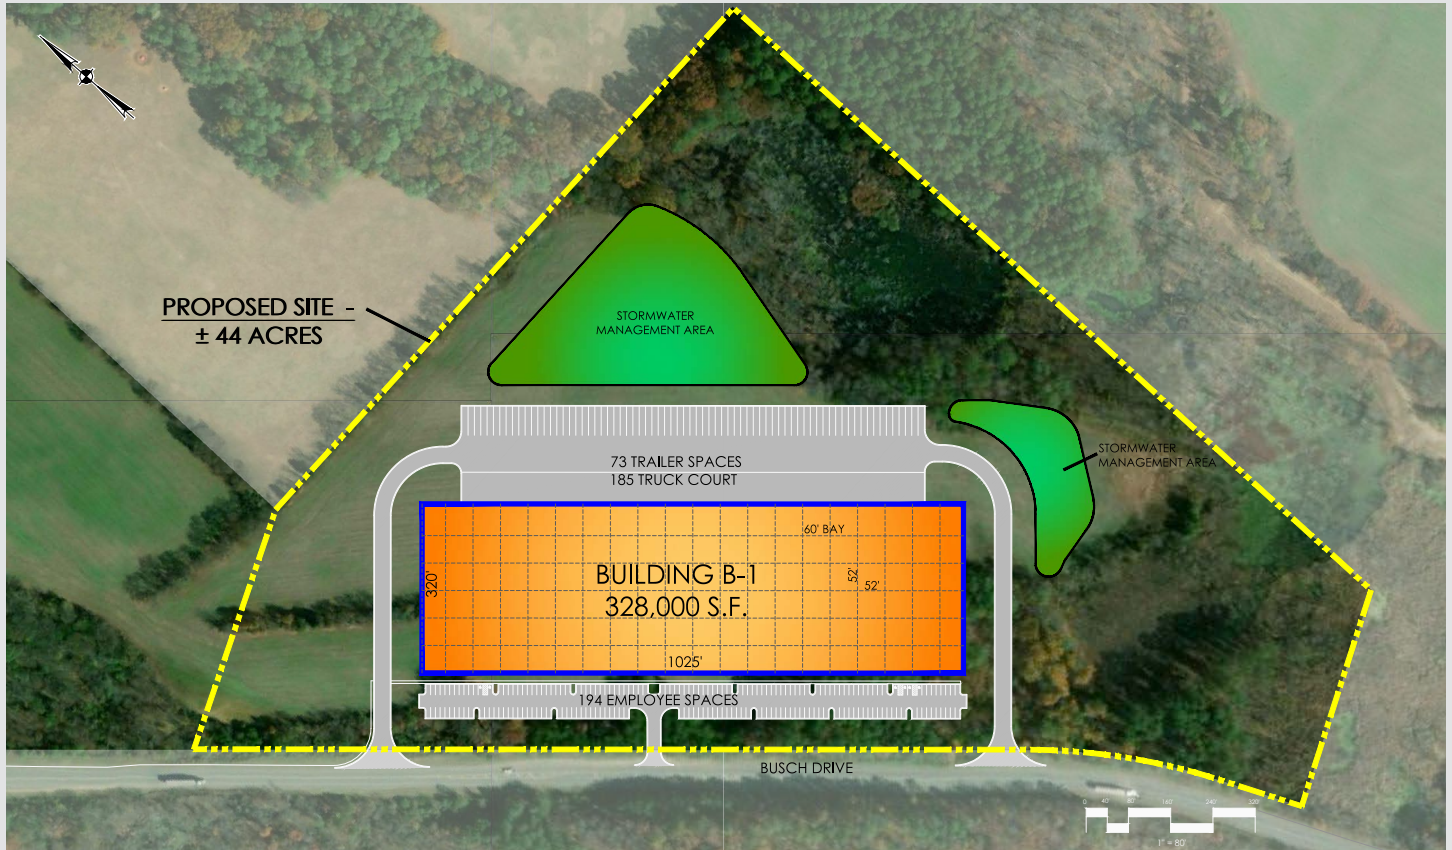

# Bartow Commerce Center

**BUILDING ONE** | 51 Busch Drive NE, Cartersville, GA 30121

Building (SF)	±328,000
Site Size (AC)	±47.12
Clearance Height	32'
Truck Court Depths	185'
Building Depths	320'
Column Spacing	54' x 52' typical
Speed Bays	60' x 52'
Slab on Grade Thickness	7" unreinforced over 6" aggregate base
Roofing	45-mil single-ply TPO mechanically fastened with 15-year warranty
Fire Protection	ESFR
Dock Doors	55 (9' x 10')
Grade Level Doors	2
Auto Parking	194
Trailer Parking	73

# Bartow Commerce Center

**BUILDING TWO** | 41 Busch Drive NE, Cartersville, GA 30121

Building (SF)	±396,000
Site Size (AC)	±56.88
Clearance Height	36'
Truck Court Depths	185'
Building Depths	330'
Column Spacing	54' x 53' typical
Speed Bays	60' x 53'
Slab on Grade Thickness	7" unreinforced over 6" aggregate base
Roofing	45-mil single-ply TPO mechanically fastened with 15-year warranty
Fire Protection	ESFR
Dock Doors	69 (9' x 10')
Grade Level Doors	2
Auto Parking	227
Trailer Parking	264