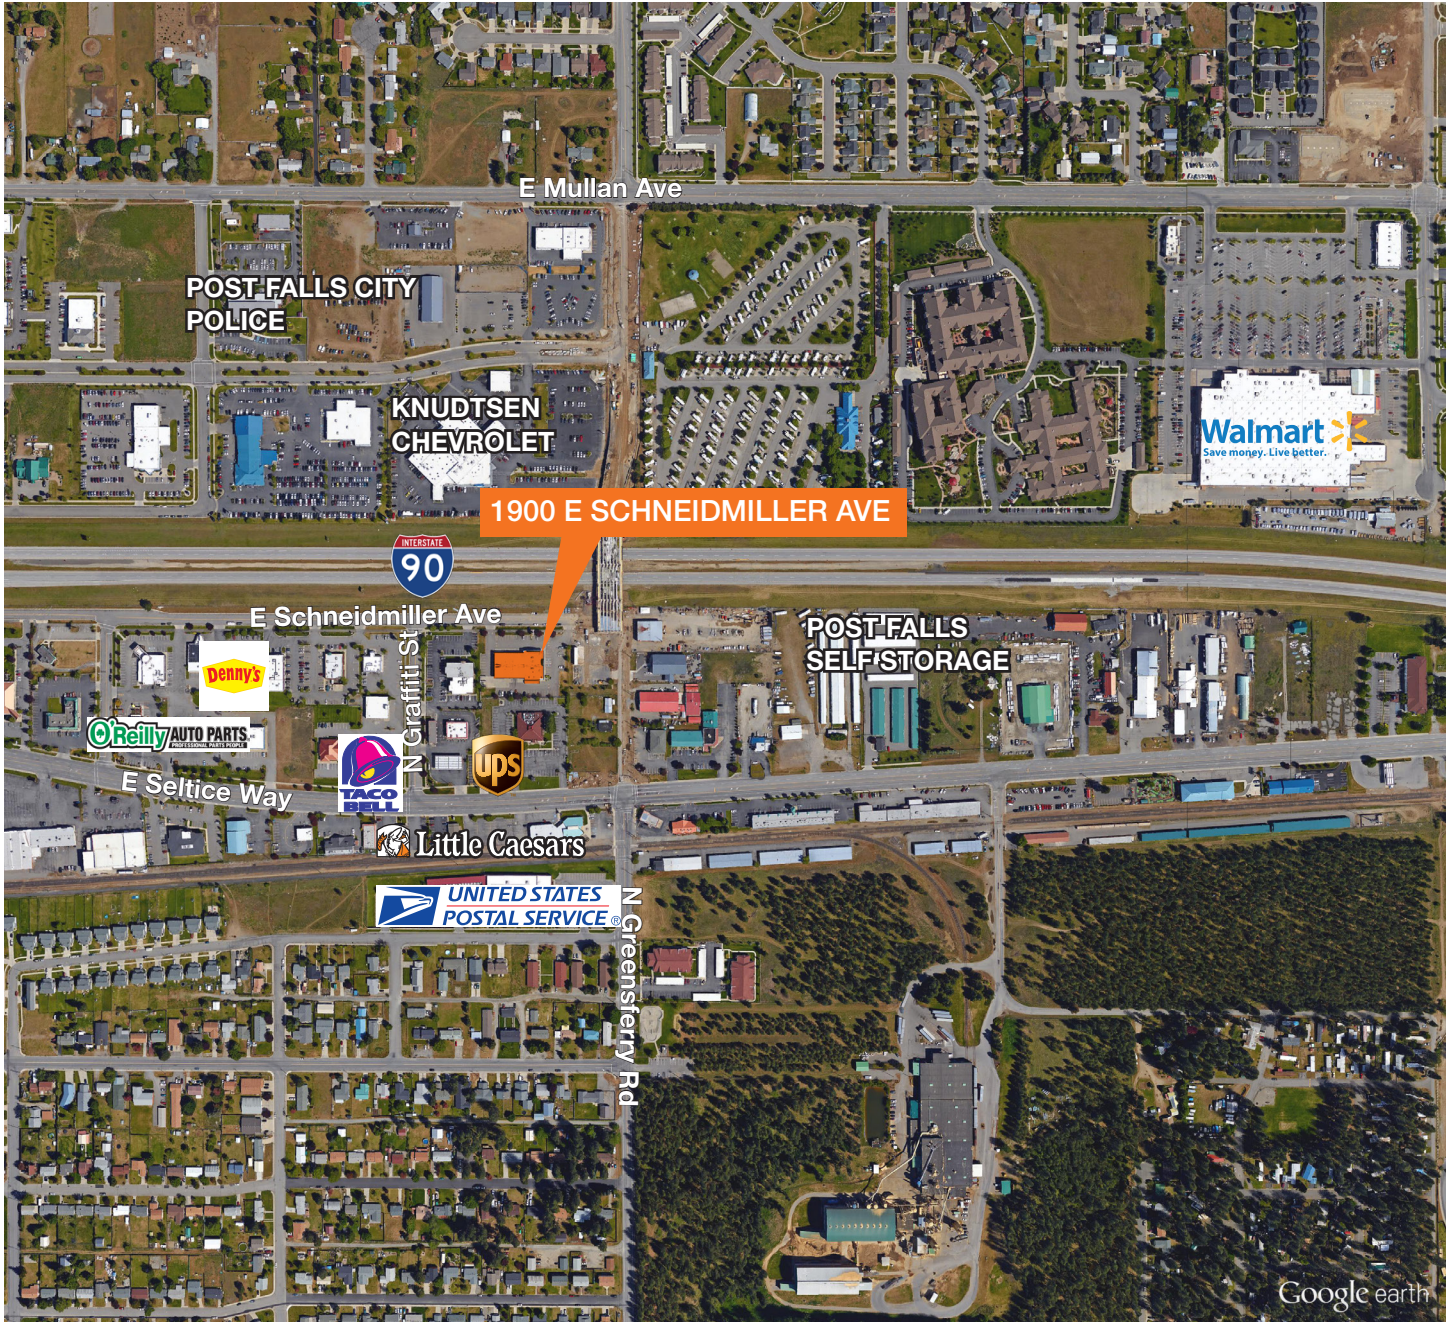

Tire Rama Store

Contact

Craig Spinks
503.221.2299
cspinks@kiddermathews.com