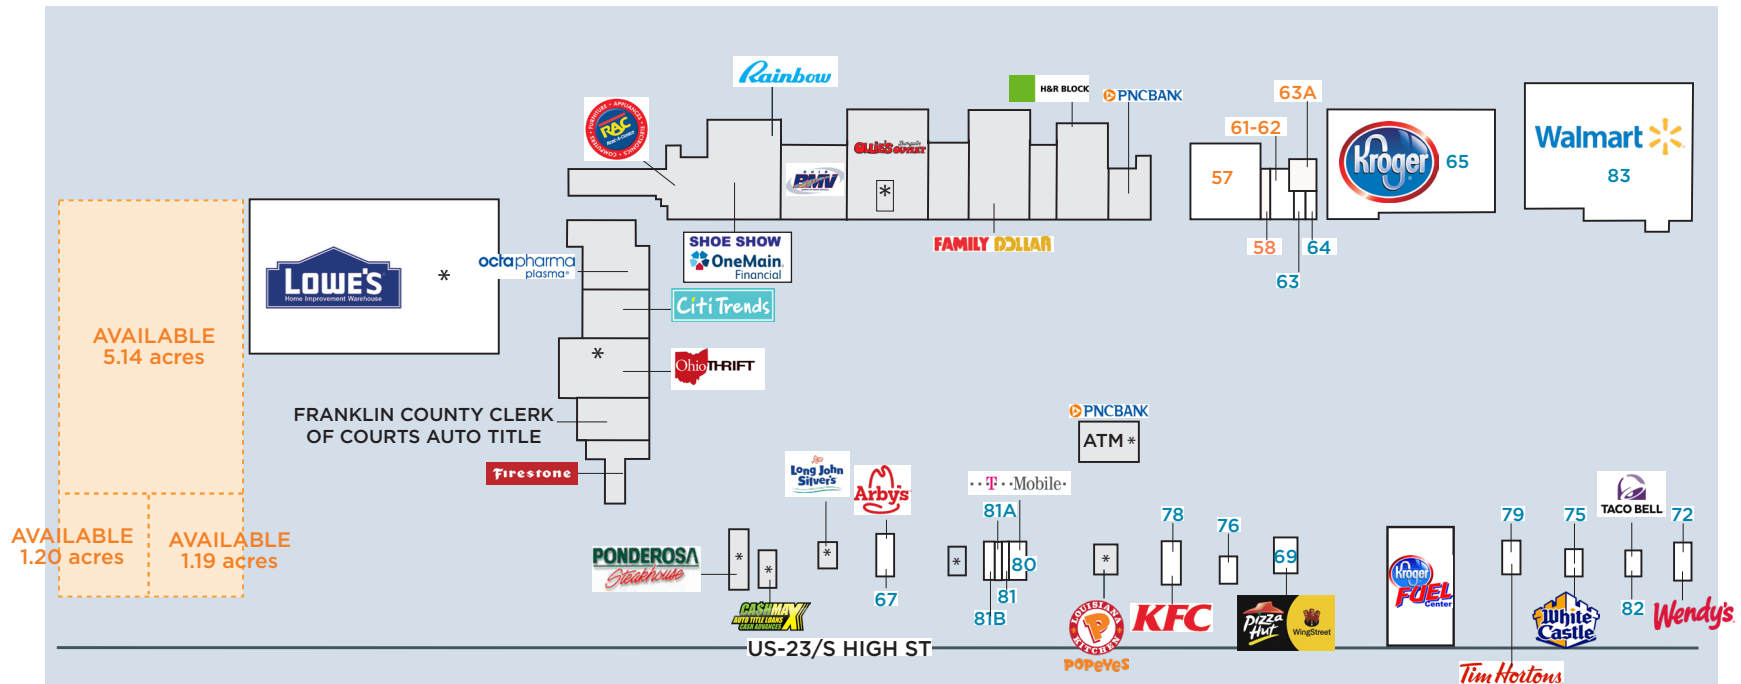

SPACE	TENANT	SIZE
57	AVAILABLE	38,658 s.f.
58	AVAILABLE	2,000 s.f.
61-62	AVAILABLE	5,300 s.f.
63	Jeffrey M. Ferritto, DPM	1,075 s.f.
63A	AVAILABLE	3,710 s.f.
64	Great Clips	1,295 s.f.
65	Kroger	93,708 s.f.

FREESTANDING		
67	Arby's	1,949 s.f.
69	Pizza Hut / WingStreet	2,725 s.f.
72	Wendy's	2,100 s.f.
75	White Castle	2,220 s.f.
76	Loan Max	1,727 s.f.
78	KFC	3,285 s.f.
79	Tim Hortons	3,053 s.f.
80	T-Mobile	2,627 s.f.
81	Wingstop	1,580 s.f.
81A	Direct General Insurance	1,265 s.f.
81B	Rinkov Eyecare Center	2,028 s.f.
82	Taco Bell	1,944 s.f.
83	Walmart	127,711 s.f.

* Owned by others

Tenant names, building sizes and shopping center configuration are subject to change.