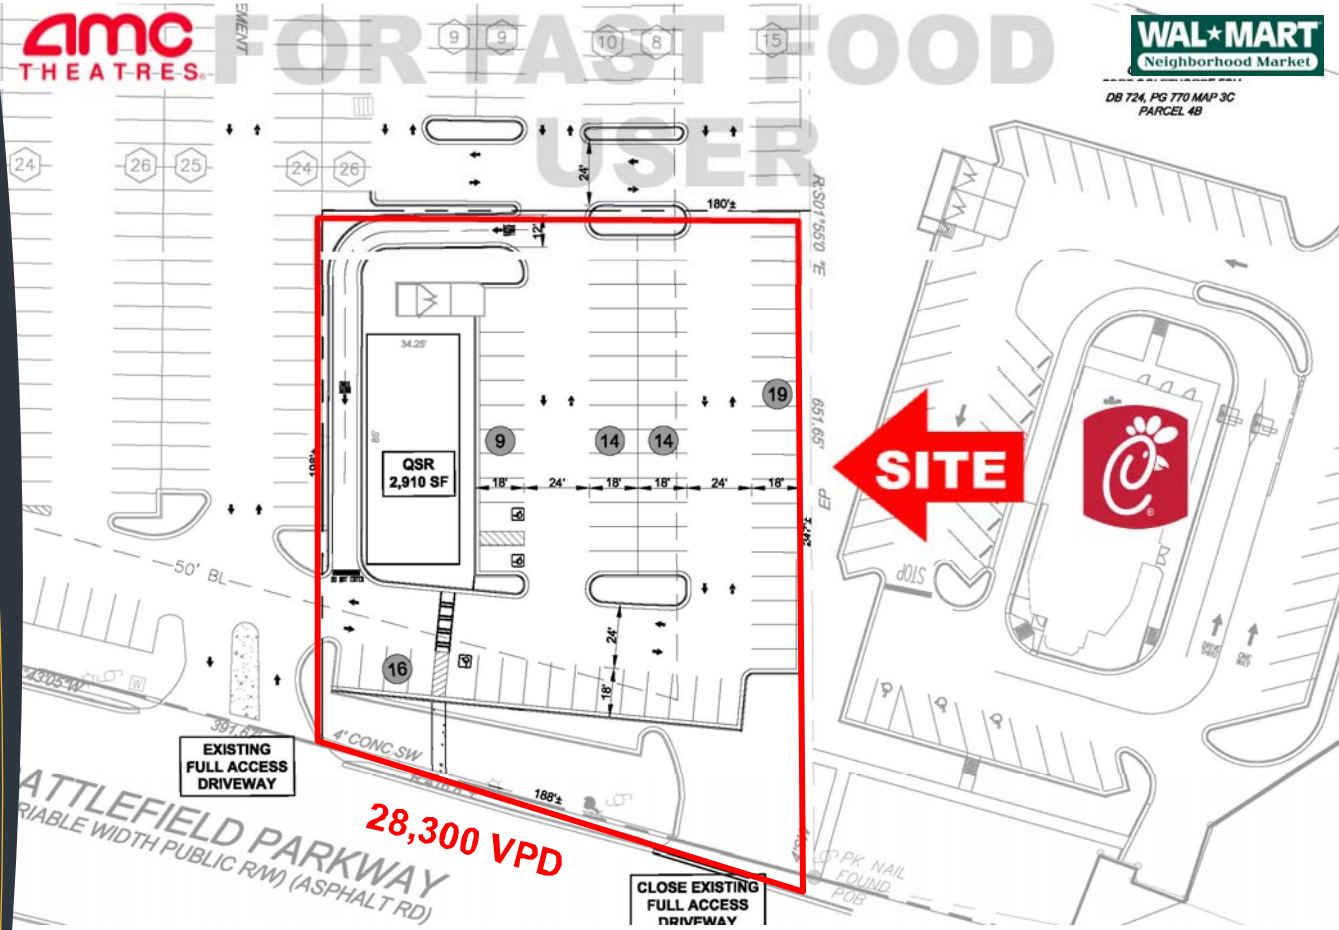

PRELIMINARY PLAN

AMC / WAL-MART MARKET OUTPARCEL AVAILABLE

1100 BATTLEFIELD PKWY
FT. OGLETHORPE, GA 30742

SUMMARY

AMC/Wal-Mart Market Outparcel Available

- Available .92 acres along Battlefield Parkway (28,000+ vehicles per day)
- Situated in front of AMC, Walmart Neighborhood Market and adjacent to Chick-Fil-A
- Area retailers include Walmart Supercenter, Lowe's, Home Depot, Aldi, Michael's, Hobby Lobby, Tractor Supply, and several other national retailers and restaurants
- Excellent visibility and access along Battlefield Pkwy, the main retail corridor servicing Ft. Oglethorpe.

Badcock & more
BIG LOTS
AutoZone

Lakerview Dr (6,310 VPD)

(19,000 VPD)

146

FAMILY DOLLAR

Wendy's

FOOD CITY

Office DEPOT

ALDI
Dollar Tree
Michael's
petsense

(28,300 VPD)

SONIC

ihop

Lowe's

LONG JOHN SILVER'S

Save a lot

Reeds Bridge Rd

27

(11,700 VPD)

Parkway Plaza
Marshall's
PETCO
HOBBY LOBBY

ZAXBY'S

BEALL'S outlet

SHOE SHOW

SUBWAY

Aspen Dental