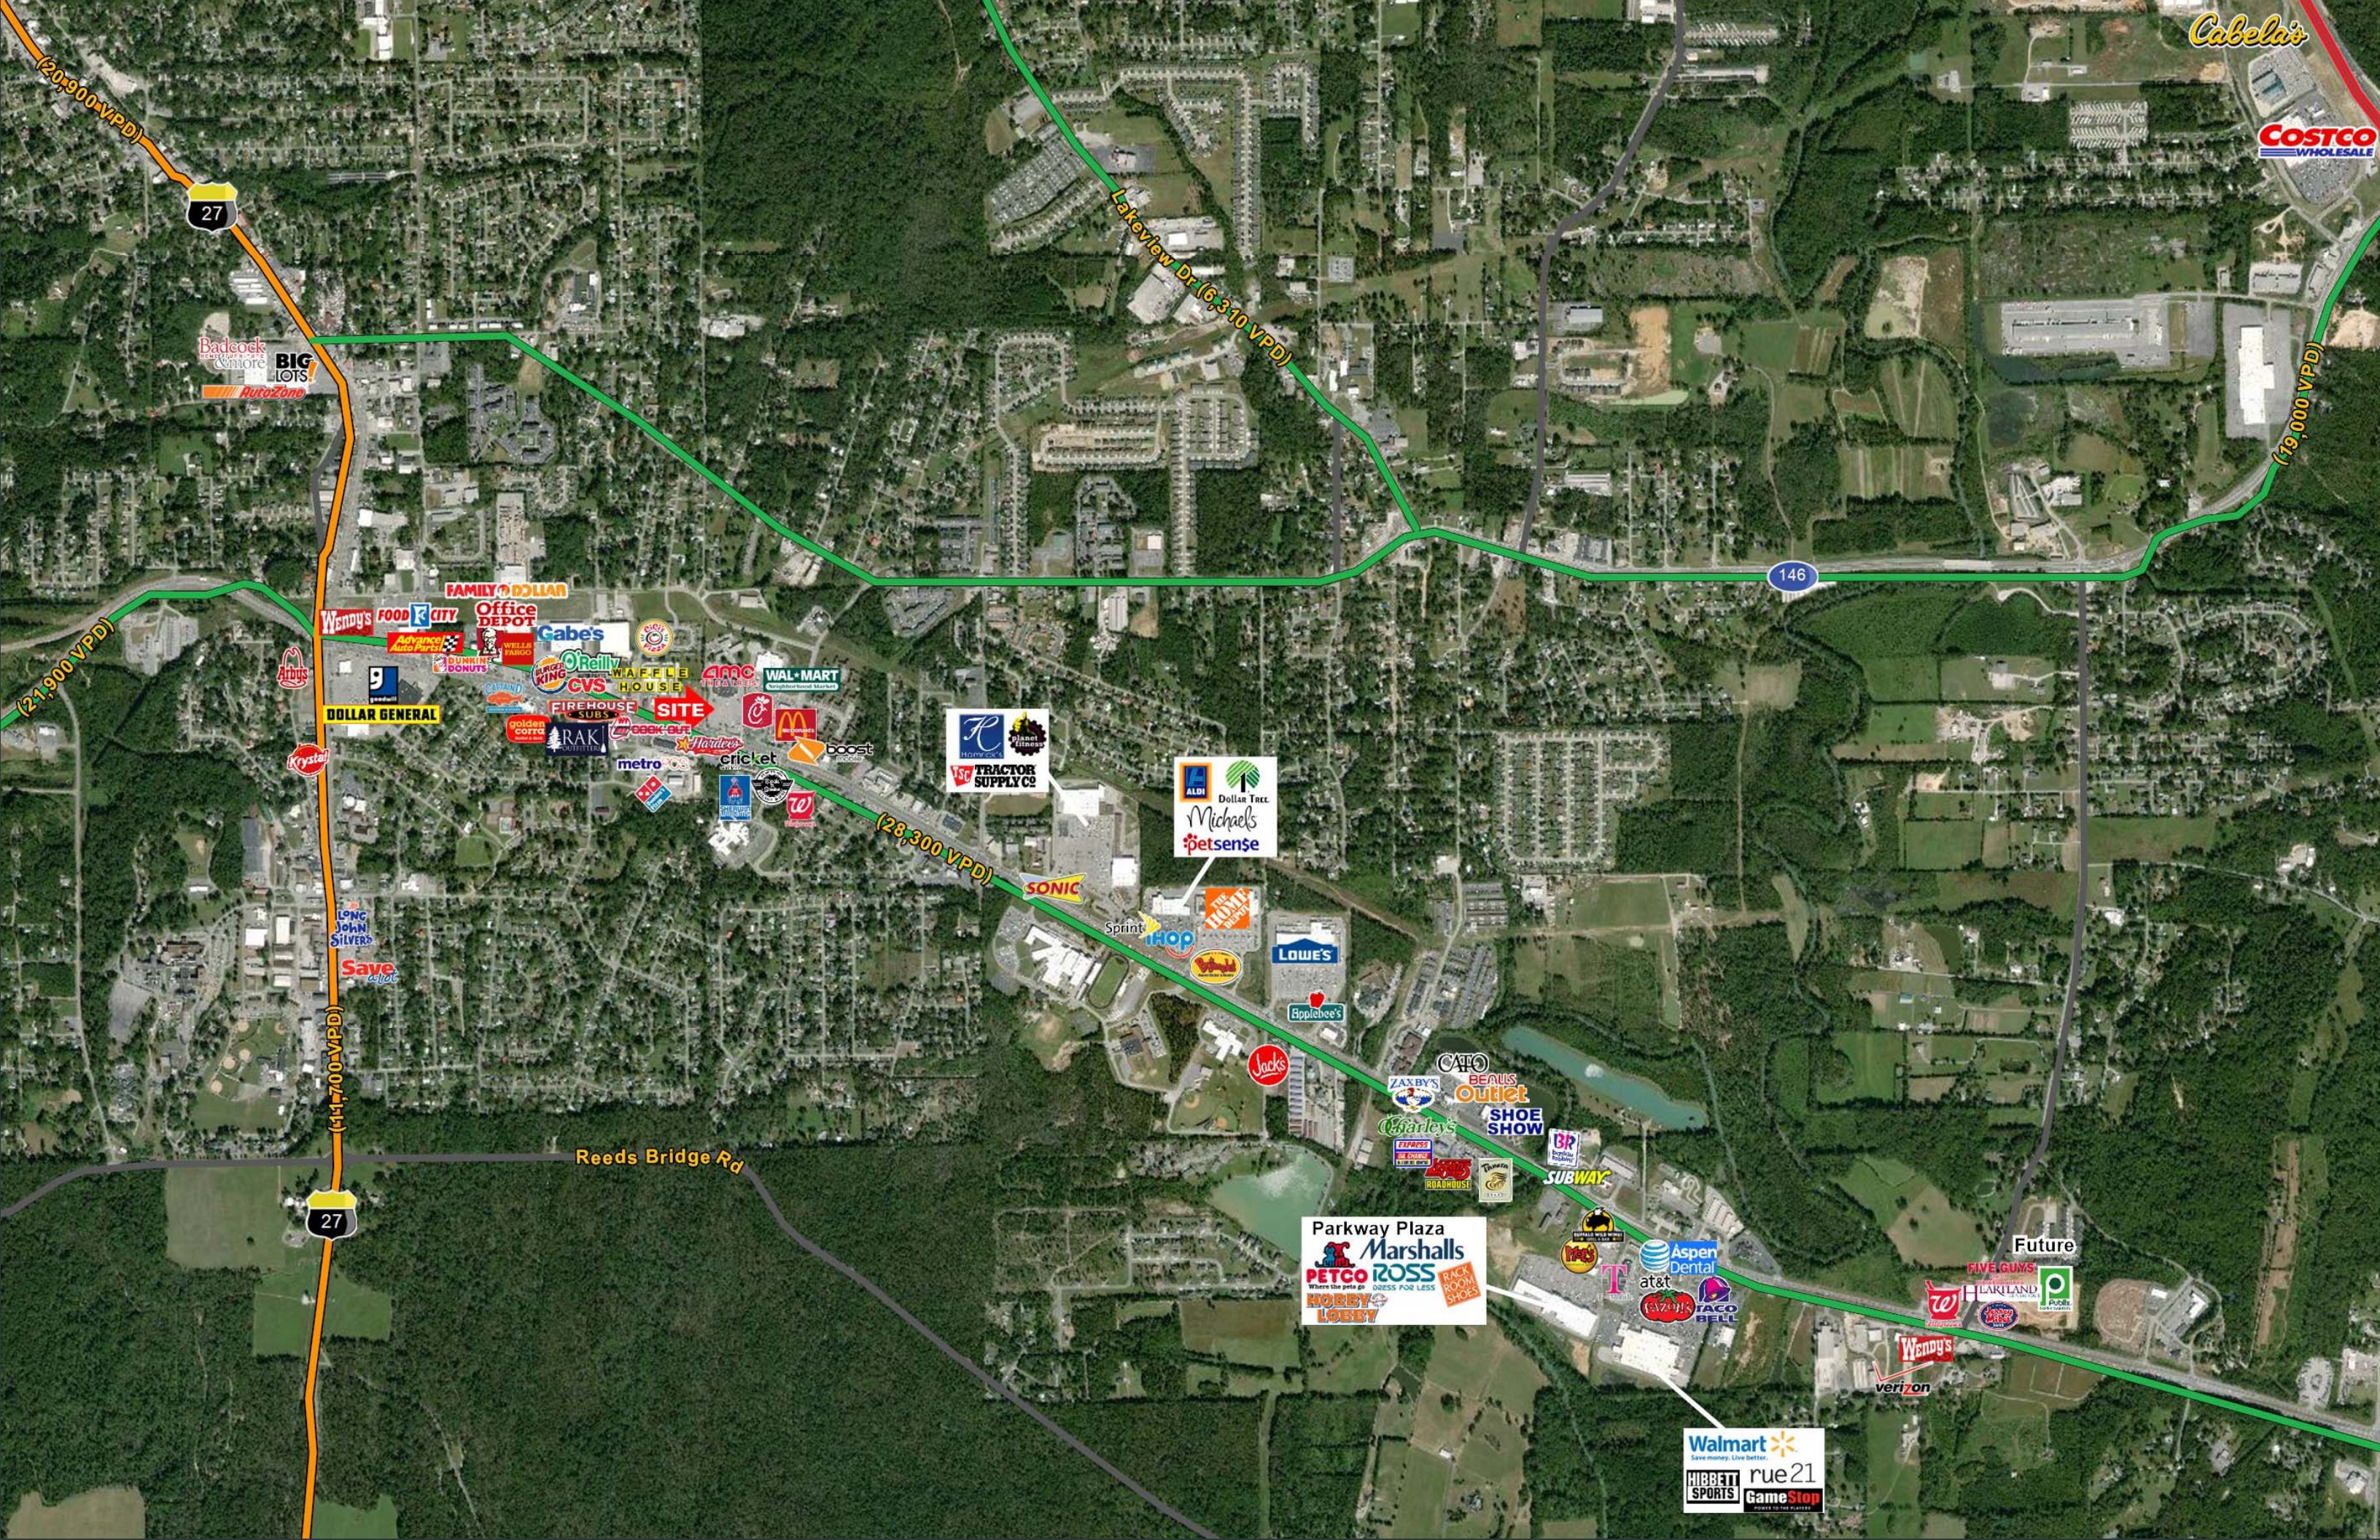

Cabela's

COSTCO WHOLESALE

(20,900 VPD)

27

Badcock & more
BIG LOTS
AutoZone

Lakerview Dr (6,310 VPD)

(19,000 VPD)

146

FAMILY DOLLAR

Wendy's

FOOD CITY

Office DEPOT

Gabe's

CVS

WAL-MART

DOLLAR GENERAL

Waffle House

Firehouse Subs

Site

TRACTOR SUPPLY CO

ALDI
Dollar Tree
Michael's
petsense

(28,300 VPD)

SONIC

ihop

Lowe's

LONG JOHN SILVER'S

Save a lot

Reeds Bridge Rd

27

(11,700 VPD)

Parkway Plaza
Marshall's
PETCO
HOBBY LOBBY

ZAXBY'S

BEALL'S outlet

SHOE SHOW

SUBWAY

Aspen Dental

at&t

Wendy's

Future

FIVE GUYS

LARLAND

Walmart
Save money. Live better.
HARBET SPORTS
rue21
GameStop

verizon