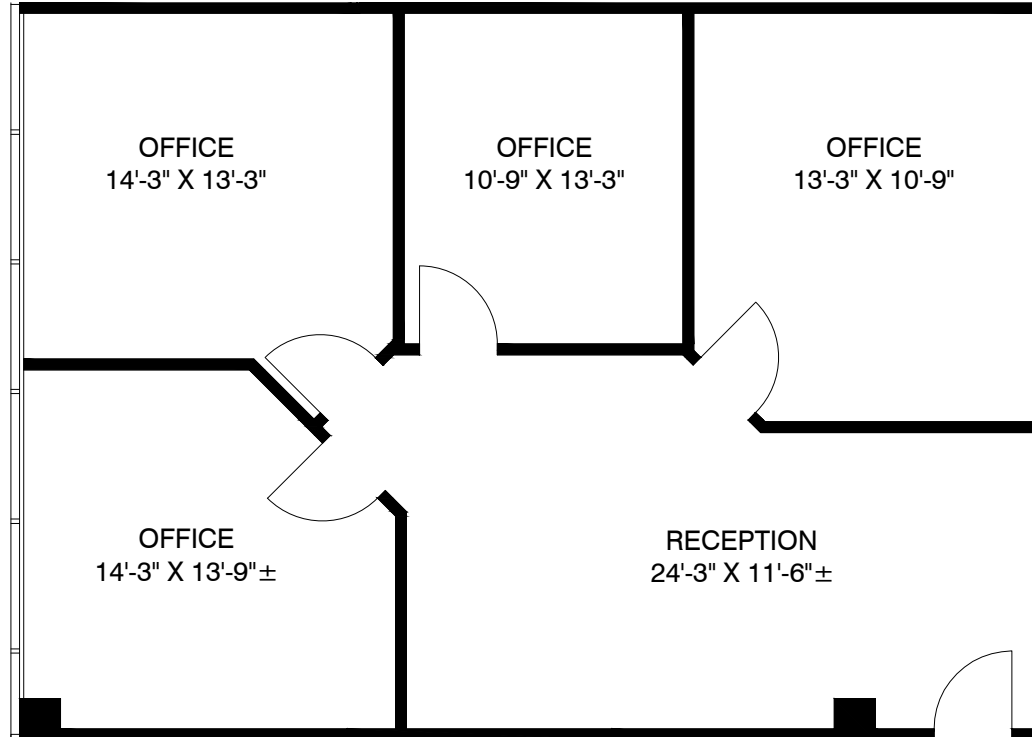

KEYPLAN - 2ND FLOOR

LEASING CONTACT:
JUSTIN SMITH
jsmith@txreproperties.com
214-207-7173
COLE MOREANO
cmoreano@txreproperties.com
214-995-1797

CENTRE AT BROOKHOLLOW

2261 BROOKHOLLOW PLAZA DR. ARLINGTON, TX 76006

SUITE #210

1,283 RSF