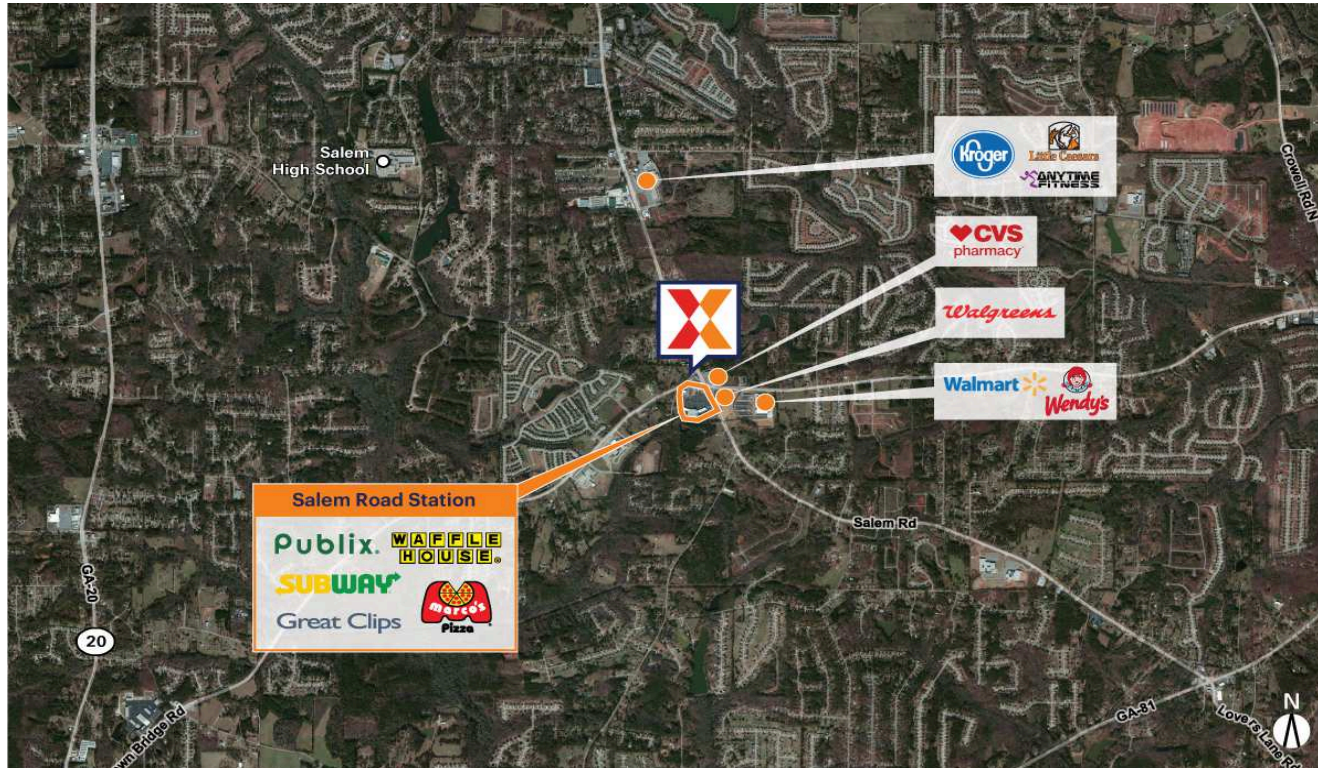

Salem Road Station

Atlanta-Sandy Springs-Alpharetta, GA

33.5783, -83.9666

13015 Brown Bridge Road | Covington, GA 30016

Center Size: 67,270 SF

Demographics	1 Mile	3 Mile	5 Mile
	4,823	43,719	84,650
	1,638	15,220	29,434
	\$59,881	\$65,346	\$68,072

Publix-anchored center with a diverse mix of regional tenants to serve needs of community

Well-positioned at the intersection of Brown Bridge Rd and Salem Rd with high visibility

Located in the growing community of Covington

Salem Road Station

Atlanta-Sandy Springs-Alpharetta, GA

33.5783, -83.9666

13015 Brown Bridge Road | Covington, GA 30016

Available Space

340-350	2,600 SF
500	1,300 SF

Pad Opportunities

PAD A	0 SF/0
-------	--------

Current Retailers

N.A.P.	Flash Foods	0 SF
N.A.P.1	Walmart	0 SF
N.A.P.2	Waffle House	0 SF
200	Marco's Pizza Covington	1,300 SF
210	Amy Hair Braiding	1,300 SF
220	Connect Hearing	1,300 SF
230	Cricket	1,300 SF
300	Purely CBD Of West Covington	1,300 SF
310	Subway	1,300 SF
320	China Star Chinese Restaurant	1,300 SF
330	Wing Cafe	1,300 SF
400	Publix	44,270 SF
510	V Nails	1,300 SF
520	Edgetown Barber	1,300 SF
530	Workout Anytime	6,100 SF