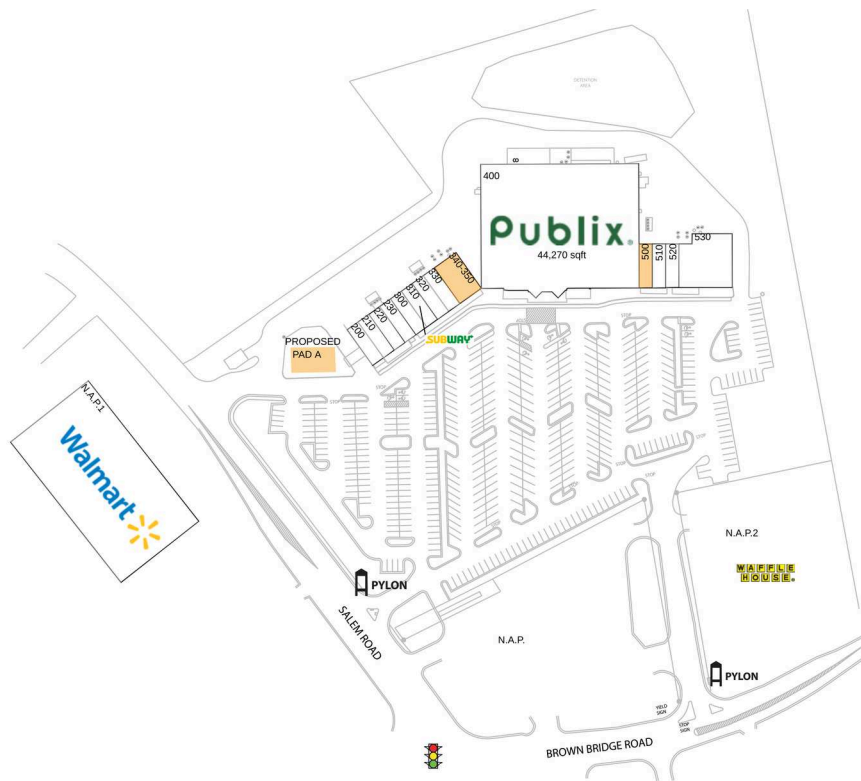

Salem Road Station

Atlanta-Sandy Springs-Alpharetta, GA

33.5783, -83.9666

13015 Brown Bridge Road | Covington, GA 30016

Center Size: 67,270 SF

Demographics	1 Mile	3 Mile	5 Mile
	4,823	43,719	84,650
	1,638	15,220	29,434
	\$59,881	\$65,346	\$68,072

Publix-anchored center with a diverse mix of regional tenants to serve needs of community

Well-positioned at the intersection of Brown Bridge Rd and Salem Rd with high visibility

Located in the growing community of Covington

Salem Road Station

Atlanta-Sandy Springs-Alpharetta, GA

33.5783, -83.9666

13015 Brown Bridge Road | Covington, GA 30016

Available Space

340-350	2,600 SF
500	1,300 SF

Pad Opportunities

PAD A	0 SF/0
-------	--------

Current Retailers

N.A.P.	Flash Foods	0 SF
N.A.P.1	Walmart	0 SF
N.A.P.2	Waffle House	0 SF
200	Marco's Pizza Covington	1,300 SF
210	Amy Hair Braiding	1,300 SF
220	Connect Hearing	1,300 SF
230	Cricket	1,300 SF
300	Purely CBD Of West Covington	1,300 SF
310	Subway	1,300 SF
320	China Star Chinese Restaurant	1,300 SF
330	Wing Cafe	1,300 SF
400	Publix	44,270 SF
510	V Nails	1,300 SF
520	Edgetown Barber	1,300 SF
530	Workout Anytime	6,100 SF