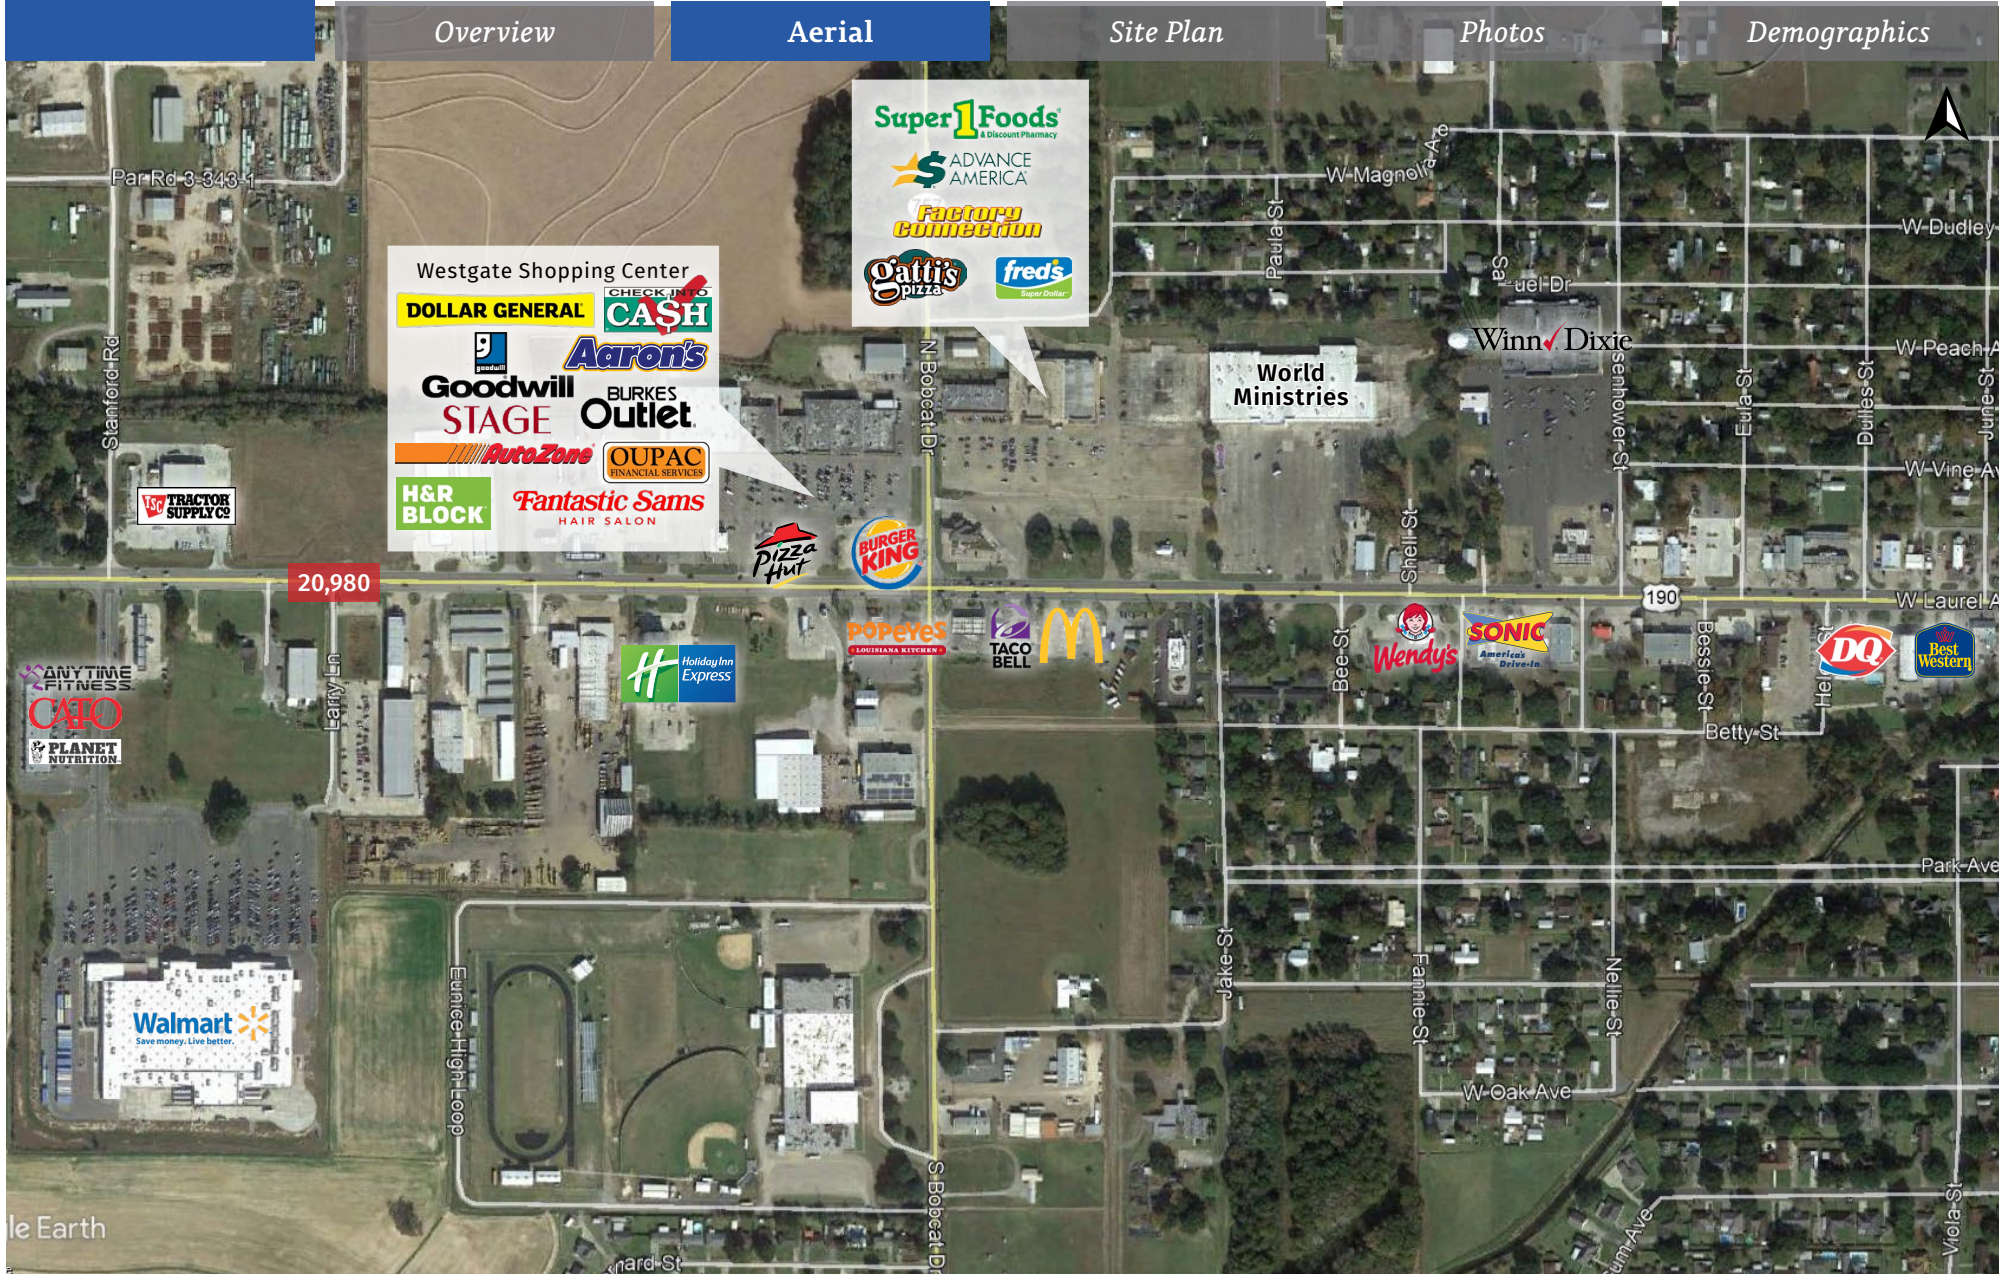

Seth Citron

Office: 337-234-4481
Direct: 337-572-0273
scitron@stirlingprop.com

Johnny Tolson

Office: 337-234-4481
Direct: 337-572-0275
jtolson@stirlingprop.com

Westgate Shopping Center

1400 W Laurel Avenue, Eunice, LA

Overview

Aerial

Site Plan

Photos

Demographics