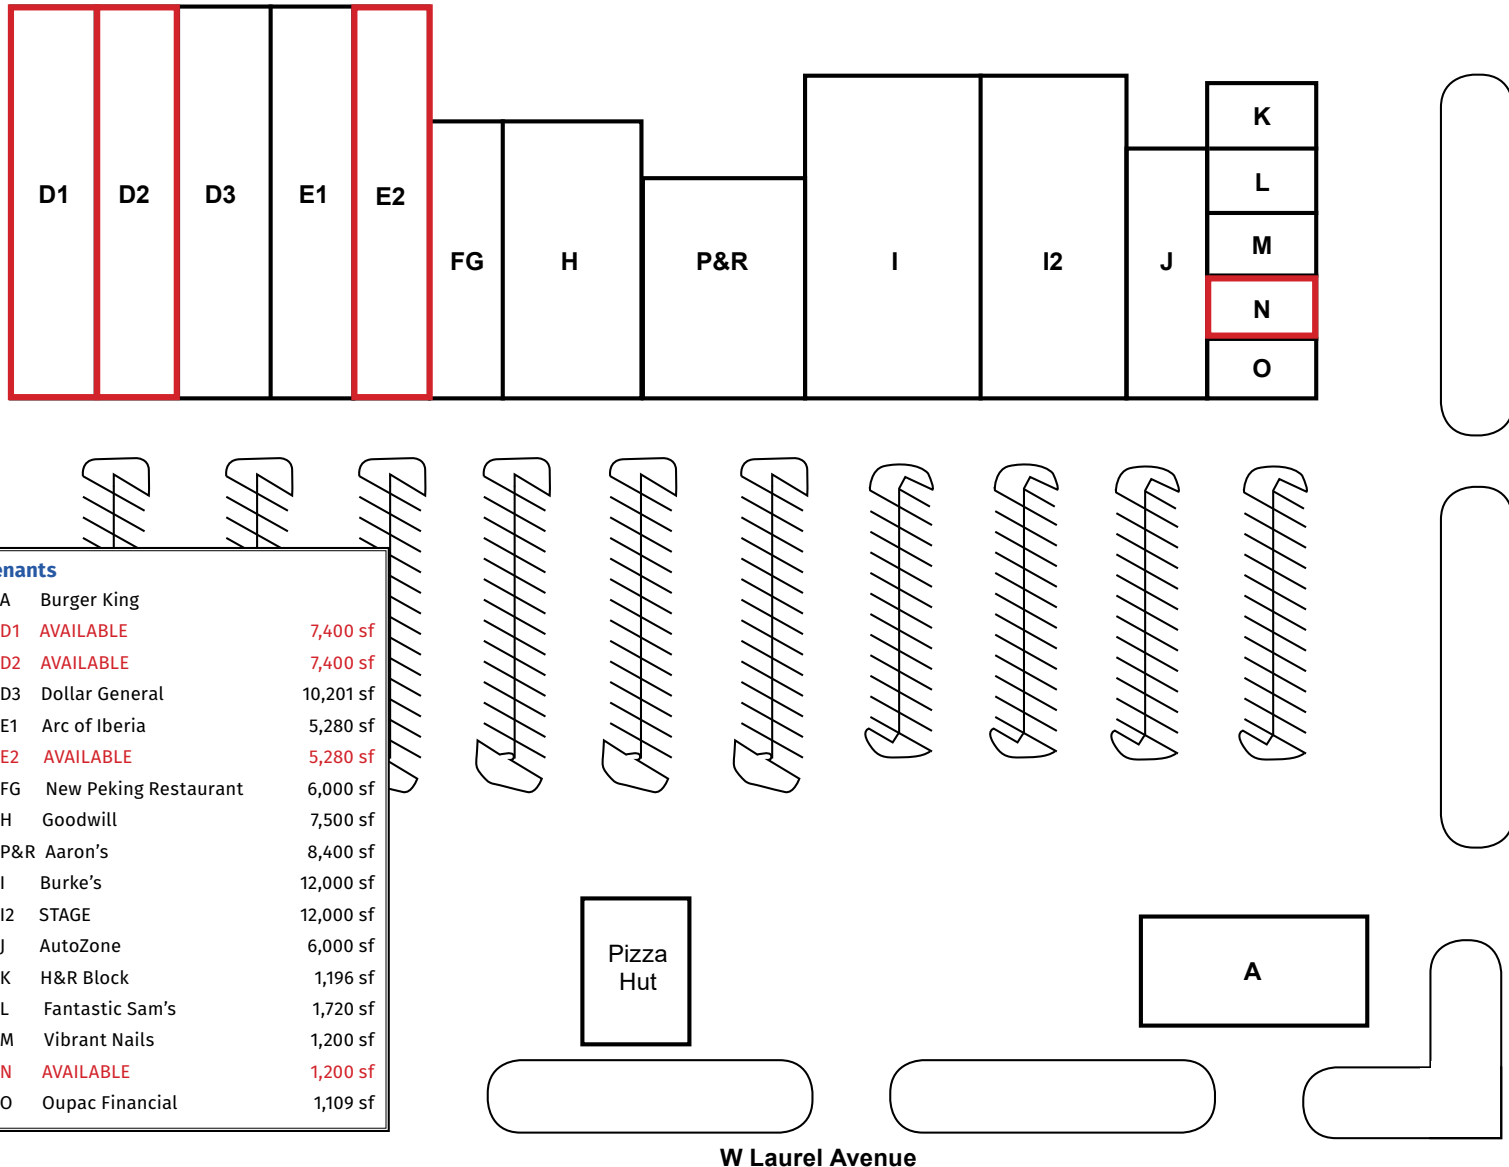

Seth Citron

Office: 337-234-4481
Direct: 337-572-0273
scitron@stirlingprop.com

Johnny Tolson

Office: 337-234-4481
Direct: 337-572-0275
jtolson@stirlingprop.com

Westgate Shopping Center

1400 W Laurel Avenue, Eunice, LA

Overview

Aerial

Site Plan

Photos

Demographics