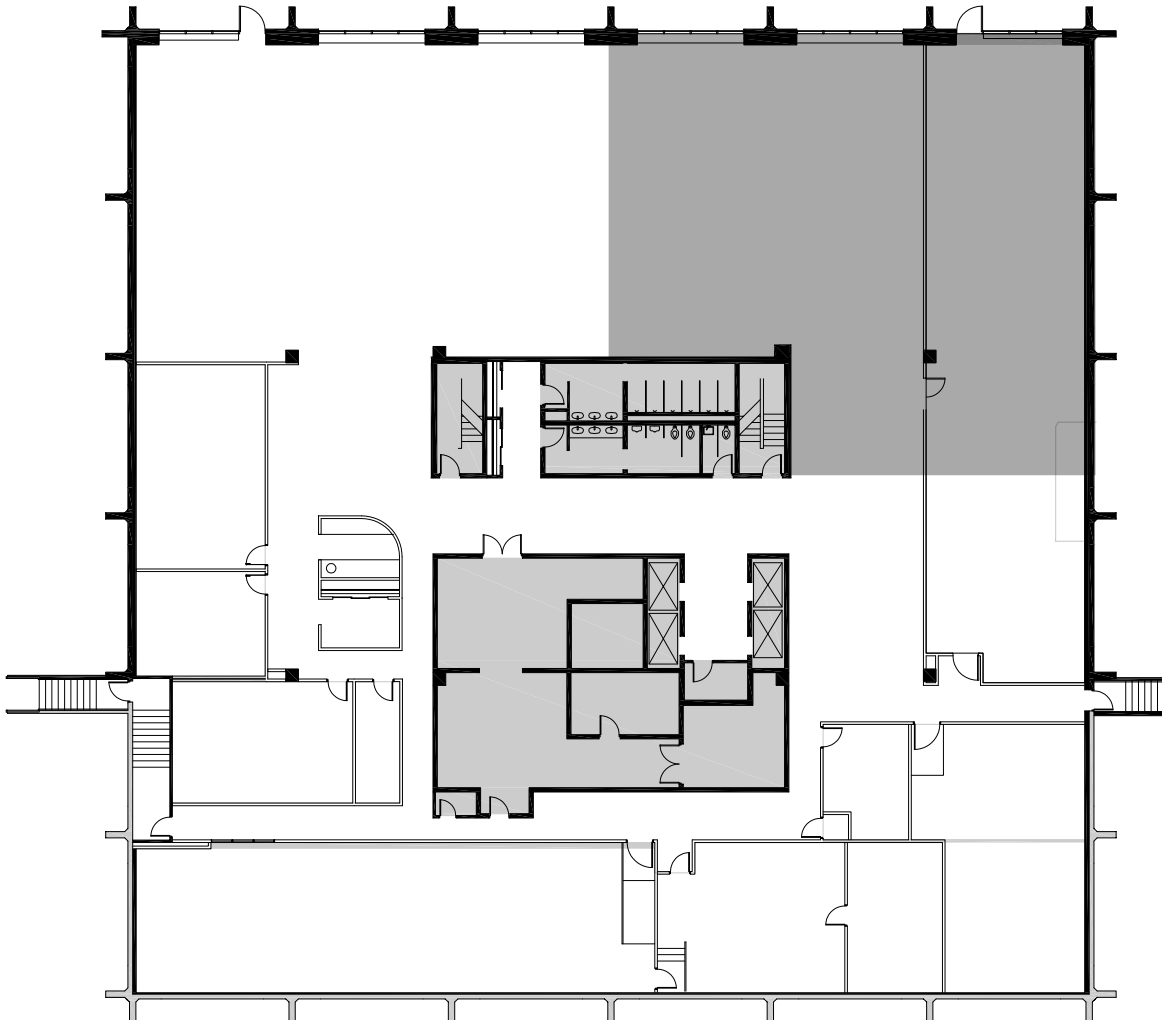

Lower Level
16,617 RSF
As-built

Leasing and Marketing by:

**Newmark Grubb
Knight Frank**

Jamie Gard
jgard@ngkf.com
303.260.4341

Courtney Hasson
chasson@ngkf.com
303.260.4428

Owned and Managed by:

M&J WILKOW