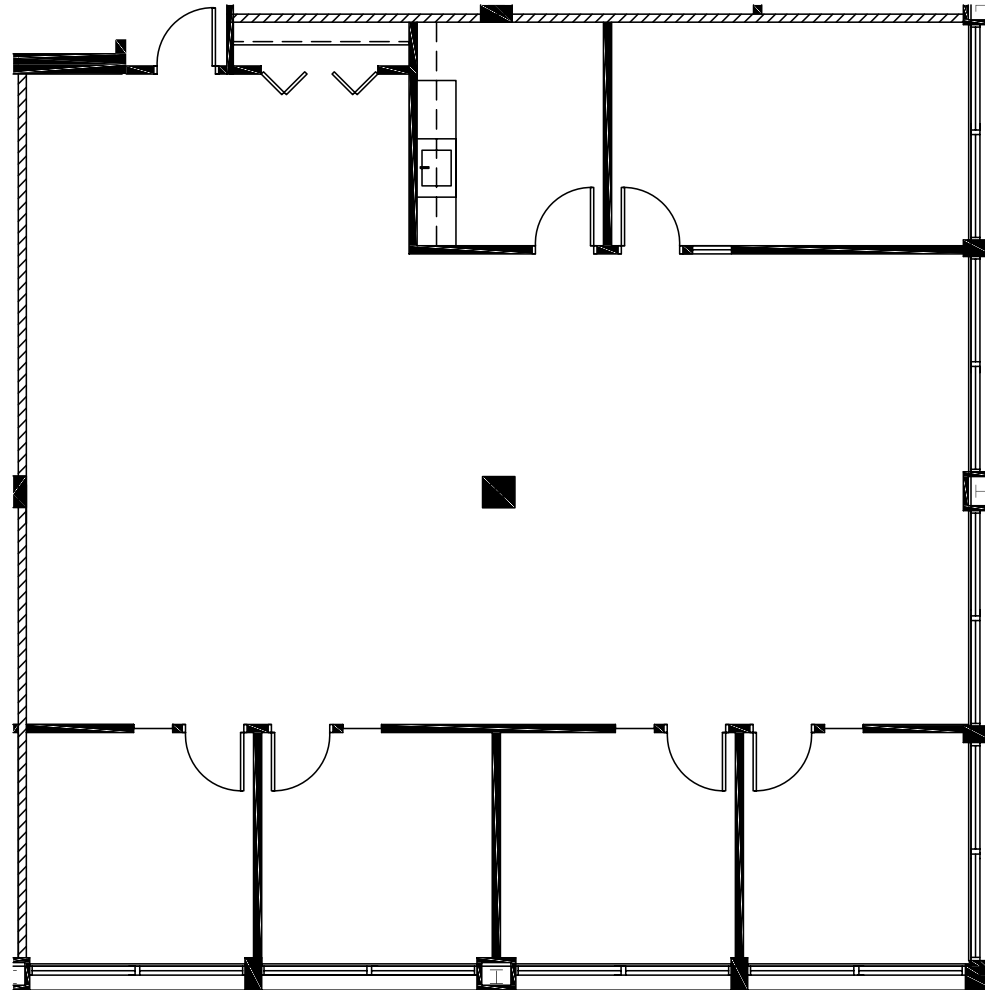

WALDEN

1834
SCHAUMBURG, IL

1834 WALDEN

Suite 410: 2,741 rsf

YASMIN AURORA
847.330.1300
yaurora@marcrealty.com

LARRY MEYER
847.212.3220
lmeyer@marcrealty.com

MR
MARC REALTY
Exceptional Value
Remarkable Locations