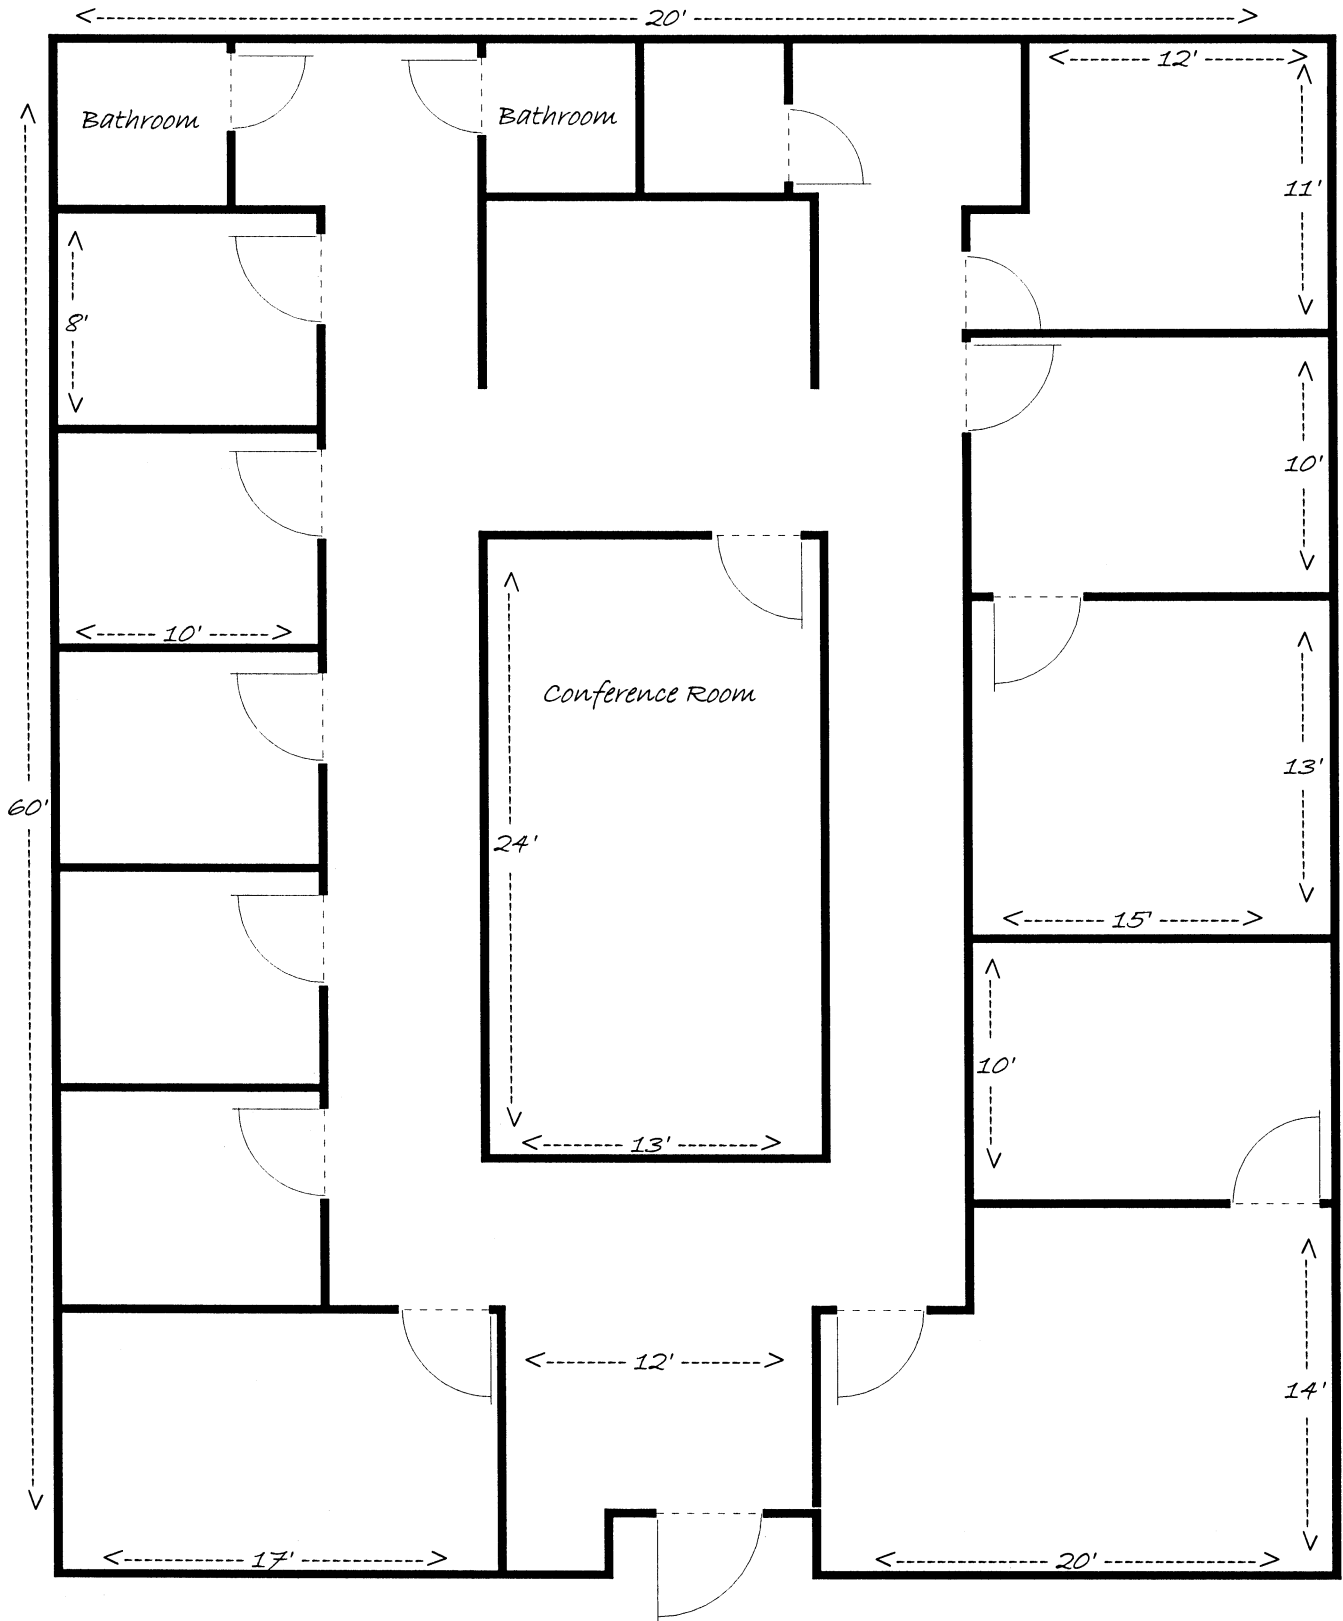

625-A BEAVER RUIN ROAD  
Lilburn, GA 30047

NOTE: THIS DRAWING IS A SKETCH REPRESENTATION OF FLOOR PLAN.  
ALL DIMENSIONS AND WALL LOCATIONS ARE APPROXIMATIONS.